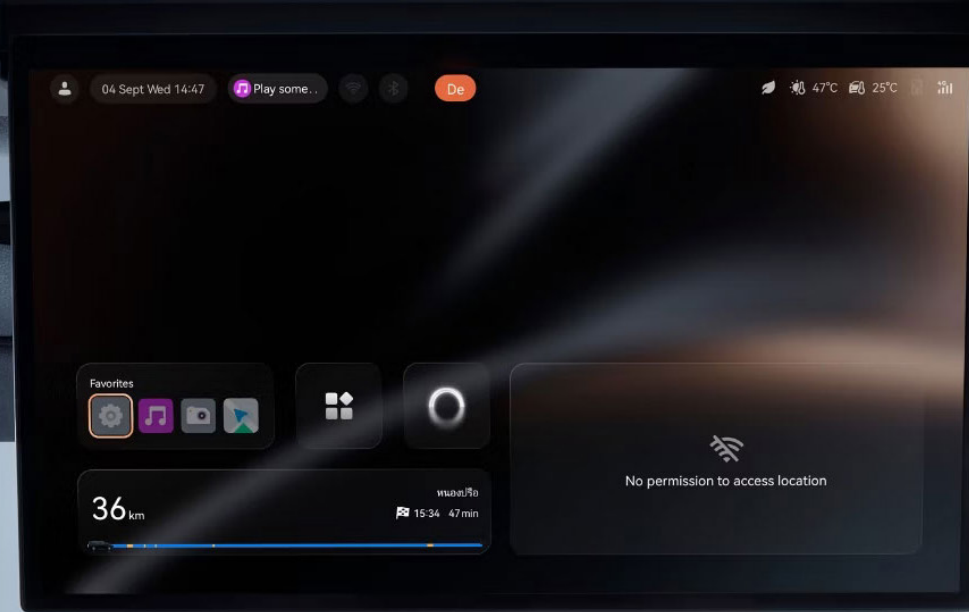

Hidden A-pillars and curved glass windows create a beautiful fusion of functionality and aesthetics for the front.

ZEEKR 009
Redefine the Luxury MPV

Interior Design

Where Control Meets Comfort

Zeekr 009 Advanced Driving. With 20+ Advanced Driving Assistance features, 12 sensors, 12 cameras, and 1 radar, the Zeekr 009 ensures intelligent, secure, and connected driving.

OTA updates supported

ZEEKR 009
Redefine the Luxury MPV

First Class Comfort

Space is the
foundation of luxury

Available on the 6-seat model, a first-class Nappa leather table is seamlessly concealed and unfolds to create an elegant workspace or dining area whenever needed. If you need extra seating, a 7-seat option is also available.

Luxury & Spacious Cabin: 7.4 square metres

ZEEKR 009
Redefine the Luxury MPV

Intelligent Cockpit Experience

An exclusive rear-seat digital experience with a 17" 3K OLED display, offers passengers a range of entertainment options.

The AR HUD projects navigation, speed and alerts onto the windscreen, enhancing safety and convenience.

35.95" Augmented Reality Heads-Up Display

ZEEKR 009

Redefine the Luxury MPV

Exceptional Performance

582 km