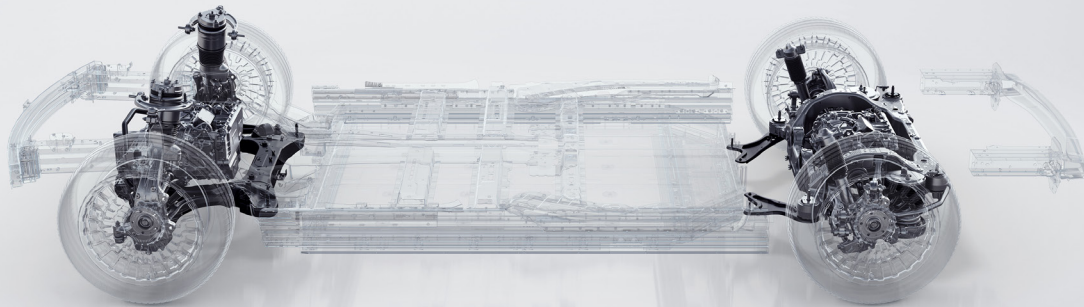

With Zeekr 009, every journey becomes effortless. Whether you're heading down the Great Ocean Road or escaping to the Blue Mountains, the advanced safety features and intelligent driving assistance systems give you peace of mind at every turn. The generous cabin space means everyone can stretch out and relax, while massage seats, climate control, and immersive sound ensure every drive feels like a getaway. Family with Zeekr 009 — discover what it means to truly enjoy the ride, right here in New Zealand.

Safety Is The Ultimate Luxury

ZEEKR 009
Redefine the Luxury MPV

720° Protection

Single-piece rear-end aluminium. A 7200-ton giant die-casting machine is used to produce the strong, sturdy rear end.

It provides comprehensive safety armour in all positions. Equally protective and secure for all passengers, including Passive Safety, Privacy, Security, Health Safety, and Child Care System.

“Ten Grids” Battery Impact Protection system with strong 133mm aluminium side impact beams.

7-airbag system covers all three rows

ZEEKR 009
Redefine the Luxury MPV

Exterior Design

Large Body Premium MPV

The 1.47m integrated tail light bar adds a bold statement of style, making it instantly recognisable on the road.

Hidden A-pillars and curved glass windows create a beautiful fusion of functionality and aesthetics for the front.

ZEEKR 009
Redefine the Luxury MPV

Interior Design

Where Control Meets Comfort

Zeekr 009 Advanced Driving. With 20+ Advanced Driving Assistance features, 12 sensors, 12 cameras, and 1 radar, the Zeekr 009 ensures intelligent, secure, and connected driving.