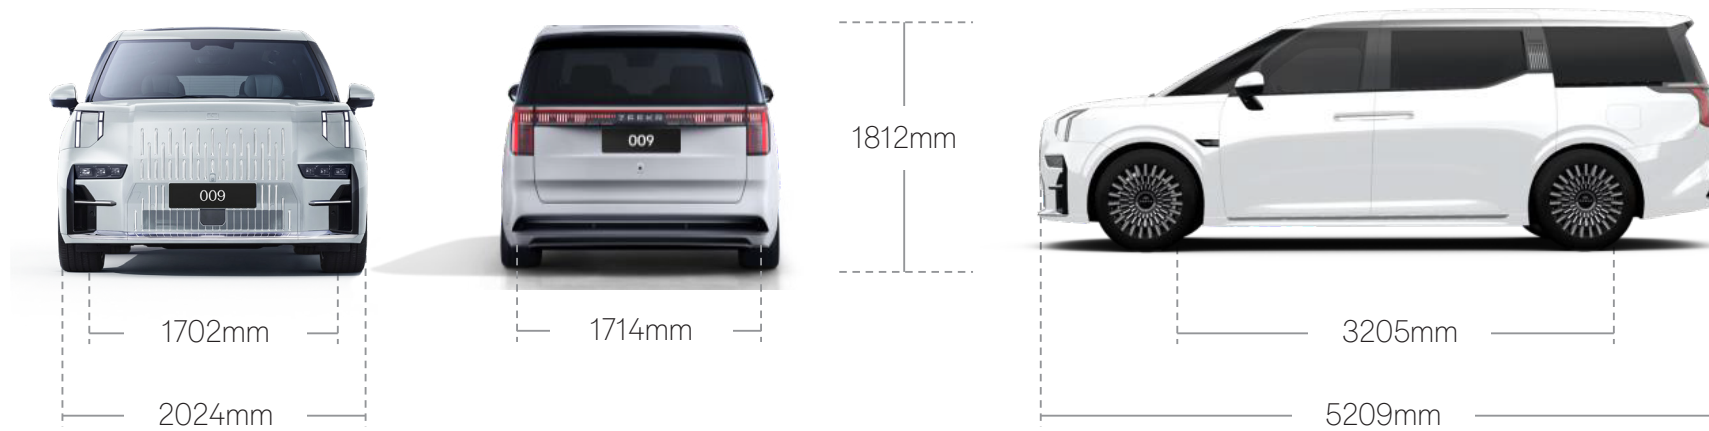

ZEEKR 009 RHD SPECIFICATIONS

ZEEKR 009
Redefine the Luxury MPV

Dimensions

Exterior

Body Color: