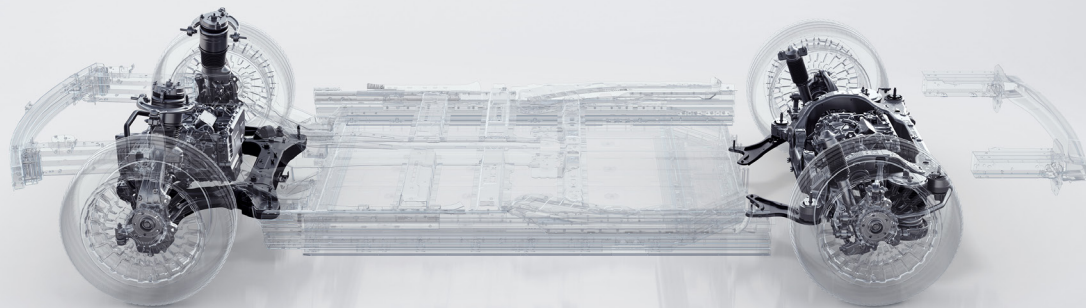

With the Zeekr 009, every journey feels effortless. Whether you're exploring the Coromandel, discovering Northland's hidden beaches, or escaping to Queenstown, advanced safety and intelligent driver assistance give you confidence on every drive. The generous cabin space means everyone can stretch out and relax, while massage seats, climate control, and immersive sound ensure every drive feels like a getaway. Family with Zeekr 009—discover what it means to truly enjoy the ride, right here in New Zealand.

Safety Is The Ultimate Luxury

ZEEKR 009

Redefine the Luxury MPV

720° Protection

Single-piece rear-end aluminium. A 7200-ton giant die-casting machine is used to produce the strong, sturdy rear end.

It provides comprehensive safety armour in all positions. Equally protective and secure for all passengers, including Passive Safety, Privacy, Security, Health Safety, and Child Care System.

“Ten Grids” Battery Impact Protection system with strong 133mm aluminium side impact beams.

7-airbag system covers all three rows

ZEEKR 009
Redefine the Luxury MPV

Exterior Design

Large Body Premium MPV

The 1.47m integrated tail light bar adds a bold statement of style, making it instantly recognisable on the road.

Hidden A-pillars and curved glass windows create a beautiful fusion of functionality and aesthetics for the front.

ZEEKR 009
Redefine the Luxury MPV

Interior Design

Where Control Meets Comfort

Zeekr 009 Advanced Driving. With 20+ Advanced Driving Assistance features, 12 sensors, 12 cameras, and 1 radar, the Zeekr 009 ensures intelligent, secure, and connected driving.