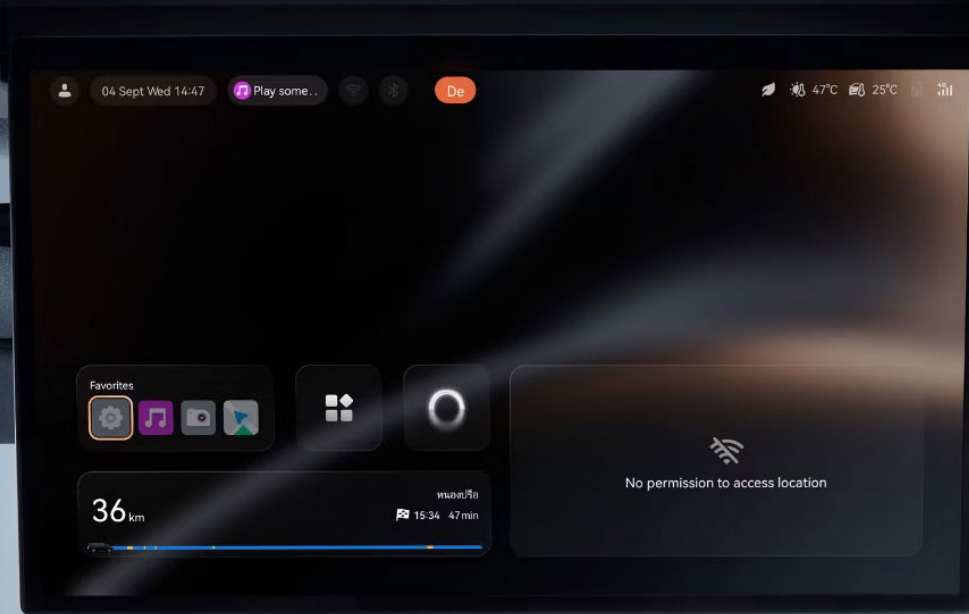

Hidden A-pillars and curved glass windows create a beautiful fusion of functionality and aesthetics for the front.

ZEEKR 009
Redefine the Luxury MPV

Interior Design

Where Control Meets Comfort

Zeekr 009 Advanced Driving. With 20+ Advanced Driving Assistance features, 12 sensors, 12 cameras, and 1 radar, the Zeekr 009 ensures intelligent, secure, and connected driving.

OTA updates supported

ZEEKR 009
Redefine the Luxury MPV

First Class Comfort

Space is the
foundation of luxury

Available on the 6-seat model, a first-class Nappa leather table is seamlessly concealed and unfolds to create an elegant workspace or dining area whenever needed. If you need extra seating, a 7-seat option is also available.

Luxury & Spacious Cabin: 7.4 square metres

ZEEKR 009
Redefine the Luxury MPV

Intelligent Cockpit Experience

An exclusive rear-seat digital experience with a 17" 3K OLED display, offers passengers a range of entertainment options.

The AR HUD projects navigation, speed and alerts onto the windscreen, enhancing safety and convenience.

35.95" Augmented Reality Heads-Up Display

ZEEKR 009

Redefine the Luxury MPV

Exceptional Performance

582 km