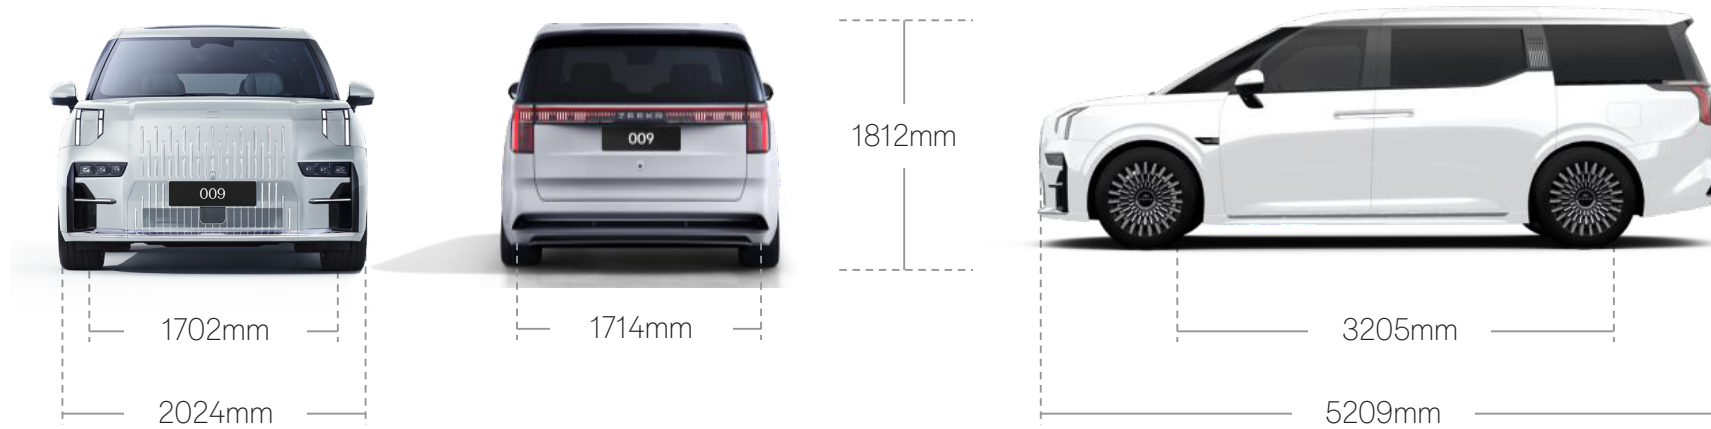

Luxury & Spacious Cabin: 7.4 square metres

ZEEKR 009
Redefine the Luxury MPV

Intelligent Cockpit Experience

An exclusive rear-seat digital experience with a 17" 3K OLED display, offers passengers a range of entertainment options.

The AR HUD projects navigation, speed and alerts onto the windscreen, enhancing safety and convenience.

35.95" Augmented Reality Heads-Up Display

ZEEKR 009

Redefine the Luxury MPV

Exceptional Performance

582 km

All-electric range (WLTP)

116 kWh

Battery Capacity

450kW

Dual Motors Max Output

4.5 sec

Acceleration 0–100 km/h

30 min

ZEEKR 009 RHD SPECIFICATIONS

ZEEKR 009
Redefine the Luxury MPV

Dimensions

Exterior

Body Color:

Phantom Black

Crystal White

Hub Wheel: