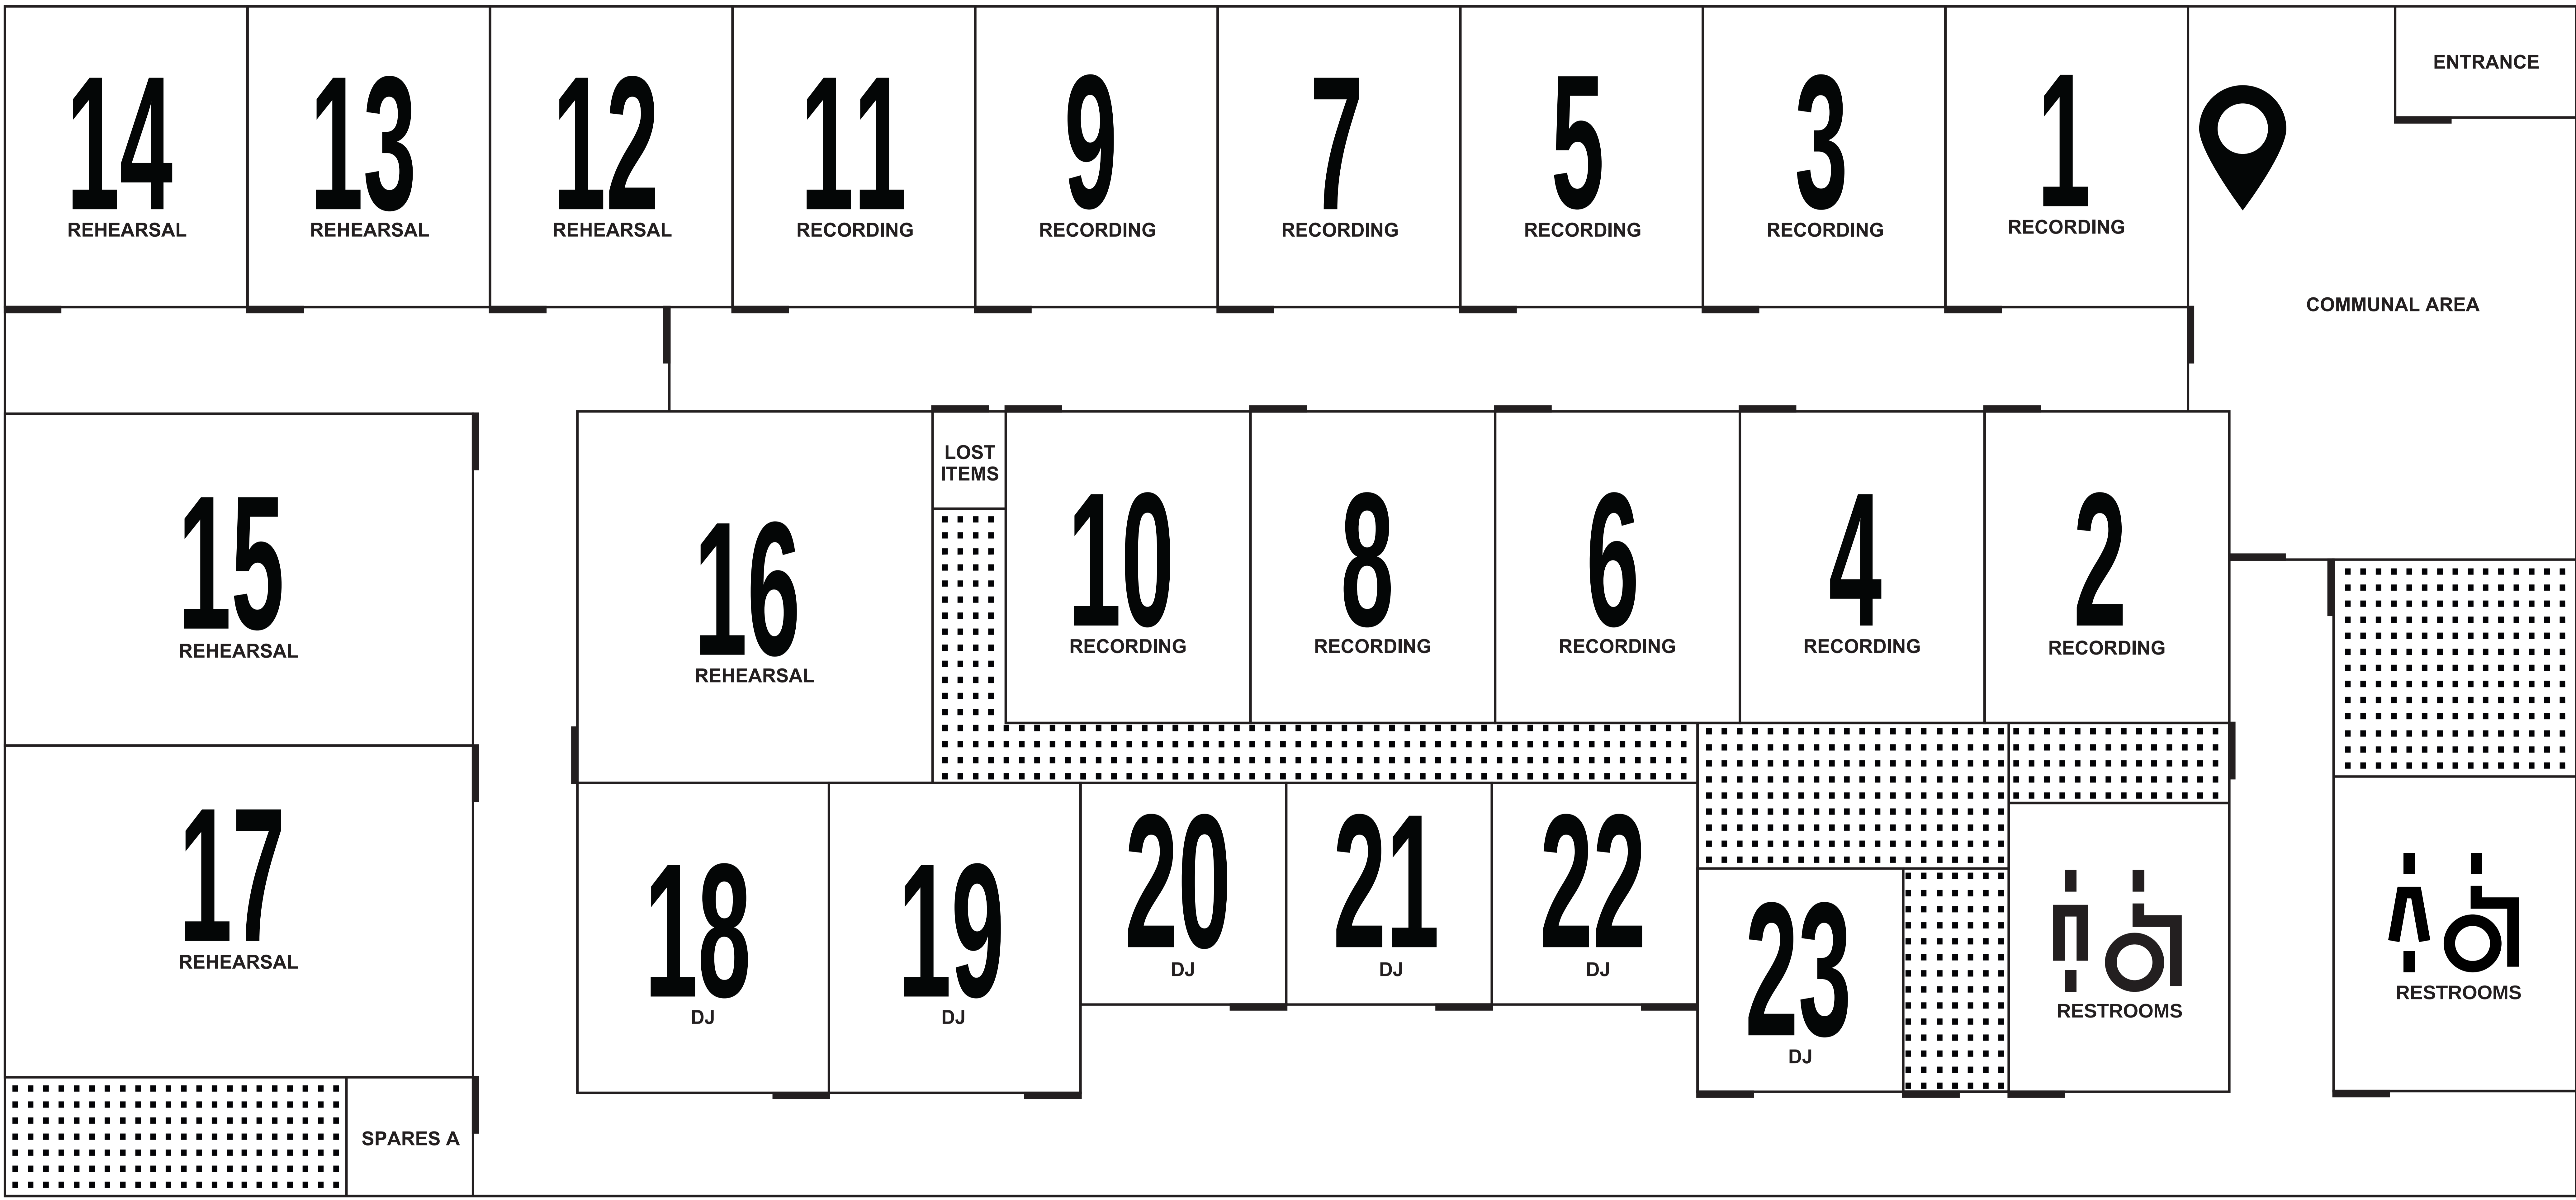

FIND YOUR SPACE

Welcome to Pirate Bushwick. The studios are self-serve. You'll need your access code to enter your space. Each studio should be fully equipped. We have spares on-site in case you're missing something. Drop us a message on the Live Chat and we'll send you an access code. For anything else you can find us at support.pirate.com.