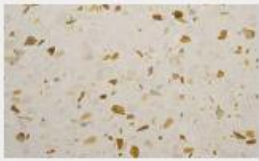

## PLAN

25 mm thick melamine top in the following colors:

N1 NERO

N2 MOKA LARIX

N3 TORTORA

N4 ROVERE NATURALE

N5 BIANCO

N6 EFFETTO MARMO

## BOB

TERRAZZO AGGLOMERATE countertop in the following colors:

CA D'OR 140

GRIGIO PERLA 172

MULTICOLOR 114

MARBLE countertop in the following colors:

MA CARRARA

MV GUATEMALA