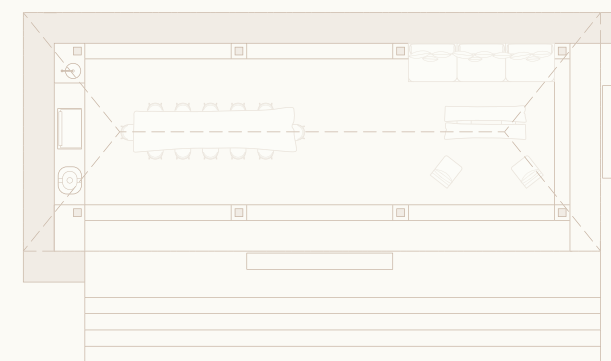

FORTE TAÍNO

PUNTA CANA

GROUND LEVEL

All dimensions in feet & inches

NOT TO SCALE

DISCLAIMERS: All dimensions are approximate and measured to the interior face of walls unless otherwise noted. Areas and layouts are subject to change without notice. Floor plans are for illustrative purposes only and may differ from the completed residence.

FORTE TAÍNO
PUNTA CANA

UPPER LEVEL

All dimensions in feet & inches

NOT TO
SCALE

DISCLAIMERS: All dimensions are approximate and measured to the interior face of walls unless otherwise noted. Areas and layouts are subject to change without notice. Floor plans are for illustrative purposes only and may differ from the completed residence.