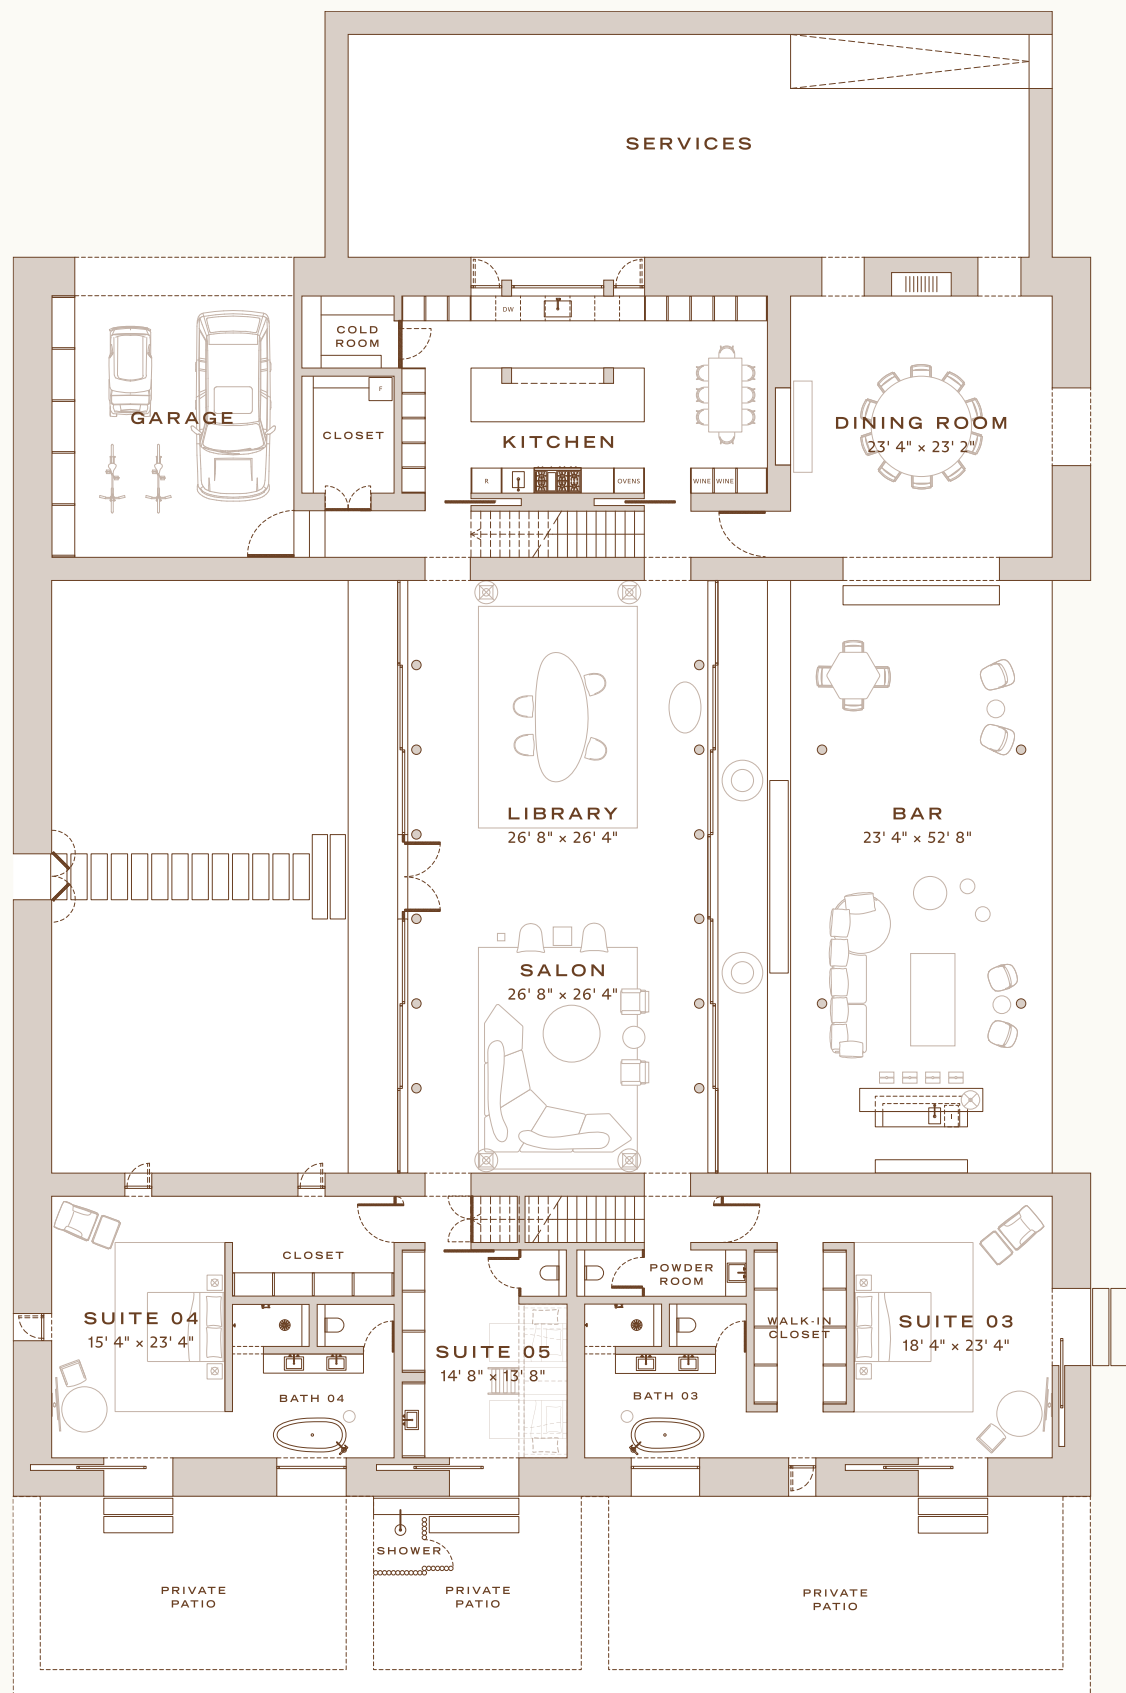

FORTE TAÍNO

PUNTA CANA

GROUND LEVEL

All dimensions in feet & inches

NOT TO SCALE

DISCLAIMERS: All dimensions are approximate and measured to the interior face of walls unless otherwise noted. Areas and layouts are subject to change without notice. Floor plans are for illustrative purposes only and may differ from the completed residence.

FORTE TAÍNO
PUNTA CANA

UPPER LEVEL

All dimensions in feet & inches

NOT TO
SCALE

DISCLAIMERS: All dimensions are approximate and measured to the interior face of walls unless otherwise noted. Areas and layouts are subject to change without notice. Floor plans are for illustrative purposes only and may differ from the completed residence.