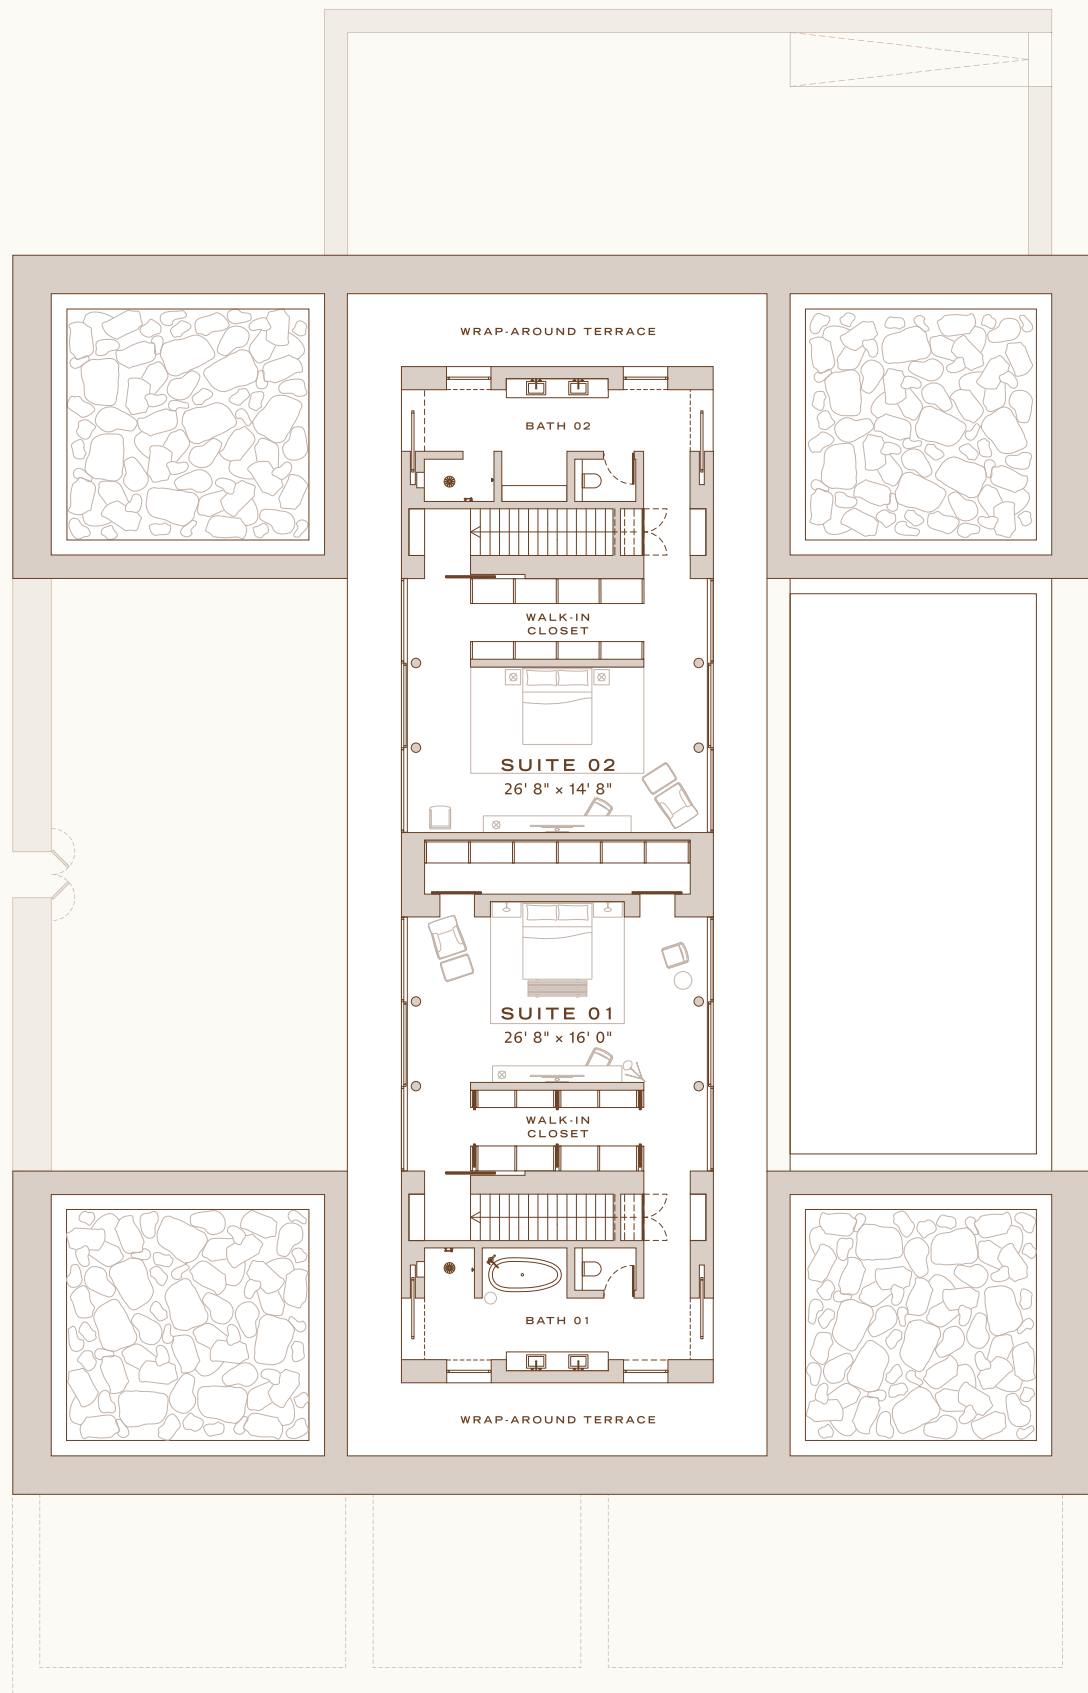

FORTE TAÍNO

PUNTA CANA

GROUND LEVEL

All dimensions in feet & inches

NOT TO SCALE

DISCLAIMERS: All dimensions are approximate and measured to the interior face of walls unless otherwise noted. Areas and layouts are subject to change without notice. Floor plans are for illustrative purposes only and may differ from the completed residence.

FORTE TAÍNO
PUNTA CANA

UPPER LEVEL

All dimensions in feet & inches

NOT TO
SCALE

DISCLAIMERS: All dimensions are approximate and measured to the interior face of walls unless otherwise noted. Areas and layouts are subject to change without notice. Floor plans are for illustrative purposes only and may differ from the completed residence.