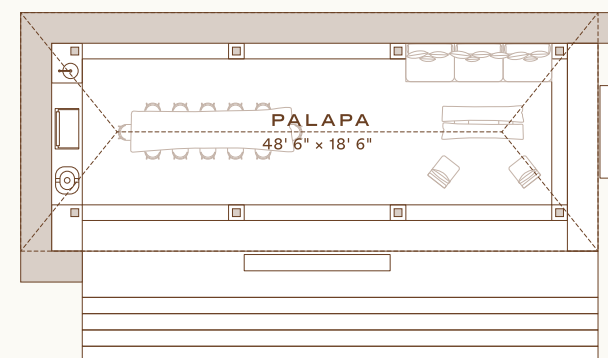

FORTE TAÍNO

PUNTA CANA

GROUND LEVEL

All dimensions in feet & inches

NOT TO SCALE

DISCLAIMERS: All dimensions are approximate and measured to the interior face of walls unless otherwise noted. Areas and layouts are subject to change without notice. Floor plans are for illustrative purposes only and may differ from the completed residence.

FORTE TAÍNO
PUNTA CANA

UPPER LEVEL

All dimensions in feet & inches

NOT TO
SCALE

DISCLAIMERS: All dimensions are approximate and measured to the interior face of walls unless otherwise noted. Areas and layouts are subject to change without notice. Floor plans are for illustrative purposes only and may differ from the completed residence.