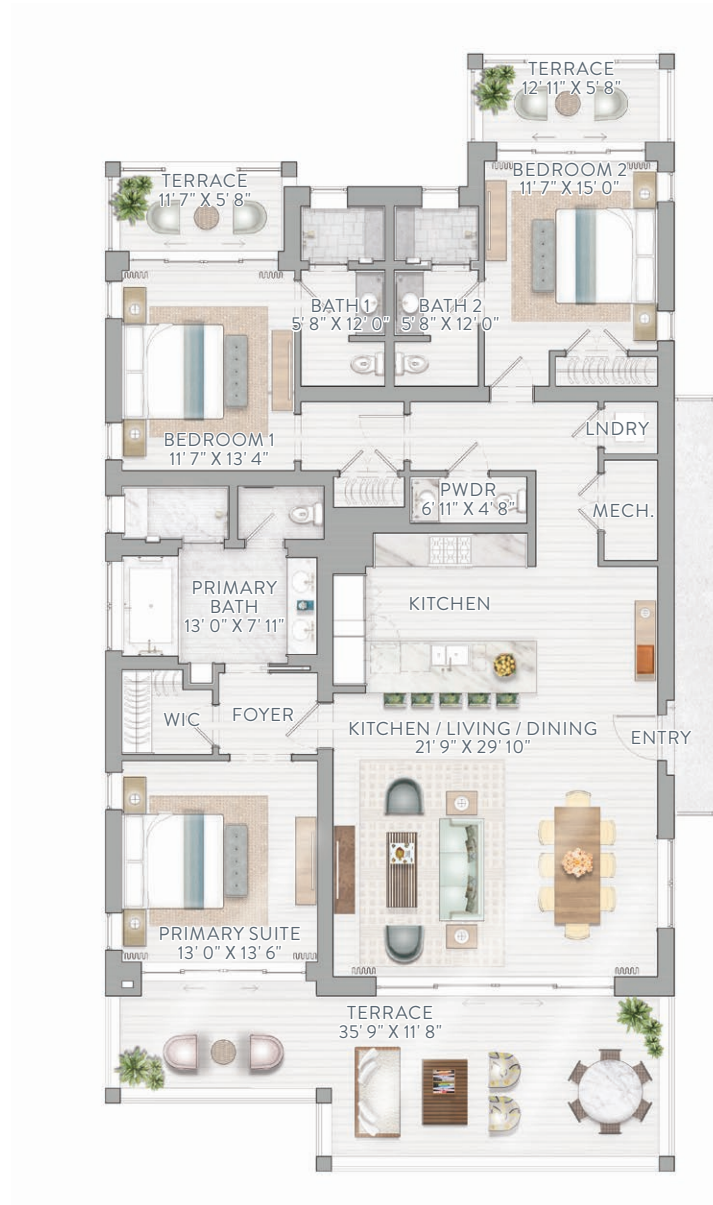

SOUTH SHORE CASITAS

Three-Bedroom Option | One-Story

Single Level, Ground Floor

AREA	SQ FT
Ground Floor	2,020
Exterior Living	513

SOUTH SHORE CASITAS

Four-Bedroom Option | Two-Story

Level 1, Second Floor

AREA	SQ FT
First Level	2,020
Second Level	890
Total	2,910
Exterior Living	1,629