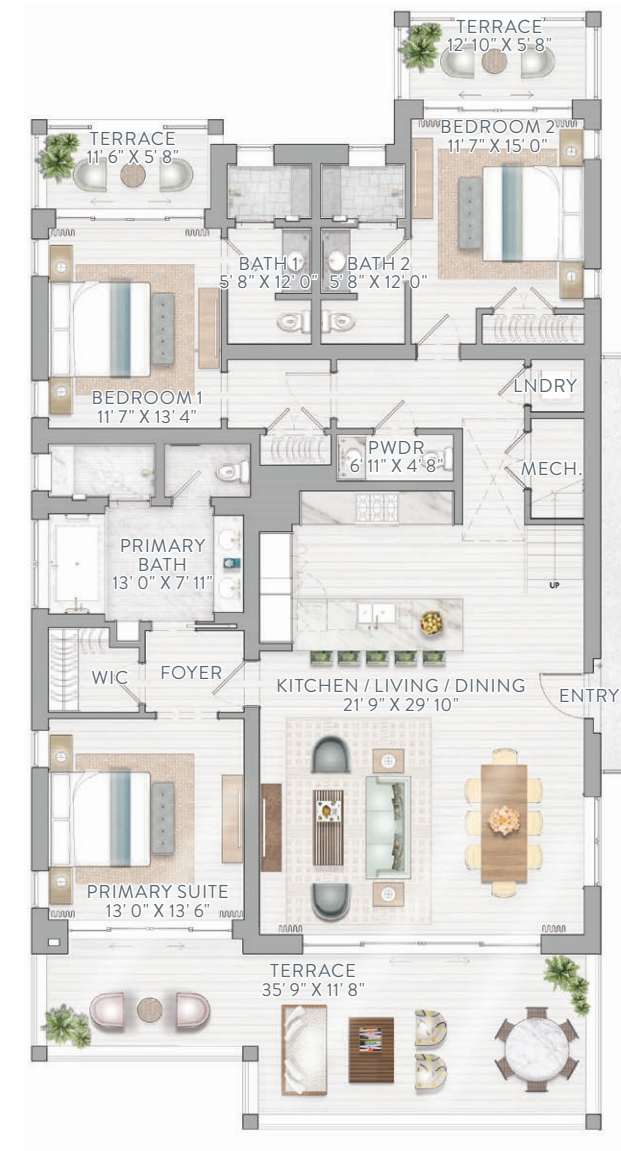

SOUTH SHORE CASITAS

Three-Bedroom Option | One-Story

Single Level, Ground Floor

AREA	SQ FT
Ground Floor	2,020
Exterior Living	513

SOUTH SHORE CASITAS

Four-Bedroom Option | Two-Story

Level 1, Second Floor

AREA	SQ FT
First Level	2,020
Second Level	890
Total	2,910
Exterior Living	1,629