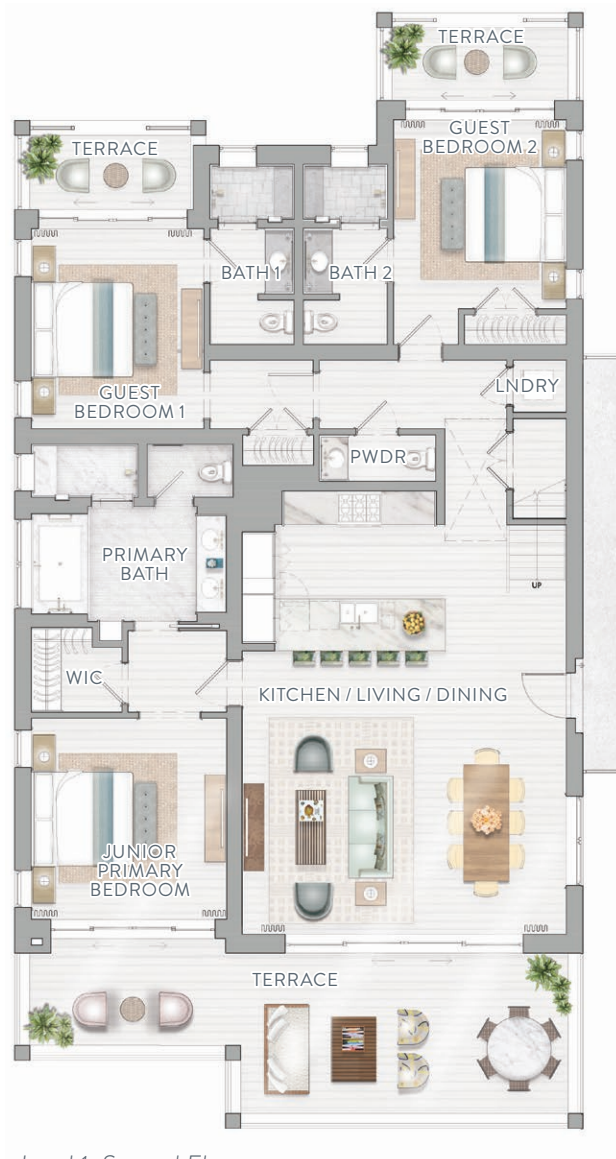

PINK SANDS

CASITA 10A

Level 1, Second Floor

Level 2, Third Floor

AREA	SQ. FT.
First Level	2,020
Second Level	890
Total	2,910
Exterior Living	1,629

The provided floor plan is a rendering and not necessarily an accurate depiction of the Casita's precise layout.