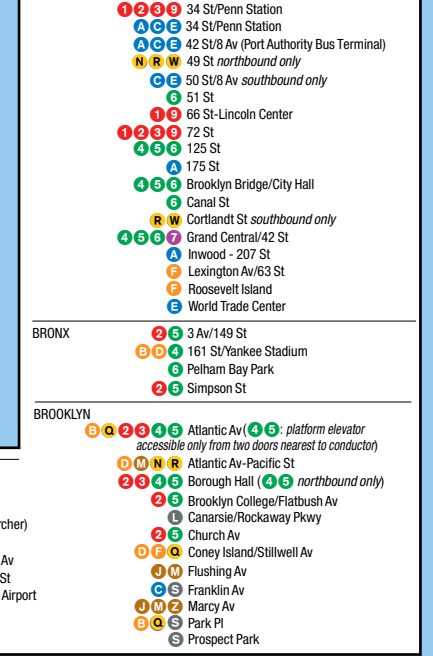

Subway Service Guide					
Time of day	Rush Hours	Middays	Evenings	Weekends	Late Nights
6:30 am - 9:30 am 9:30 pm - 12 midnight Monday - Friday	6:30 am - 9:30 am 9:30 pm - 12 midnight Monday - Friday	6:30 am - 9:30 pm 9:30 pm - 12 midnight Monday - Friday	6:30 am - 9:30 pm 9:30 pm - 12 midnight Monday - Friday	6:30 am - 9:30 pm 9:30 pm - 12 midnight Saturday & Sunday	12 midnight - 6:30 am Every day
Route	Route	Route	Route	Route	Route
A Avenue Express	A Avenue Express I Inwood/207 St E Express L Local N Nassau Street R Rockaway Parkway S Sheppard Bay	A Avenue Express C Canarsie F Flushing G Grand Central M Manhattan N Nassau Street R Rockaway Parkway S Sheppard Bay	A Avenue Express C Canarsie F Flushing G Grand Central M Manhattan N Nassau Street R Rockaway Parkway S Sheppard Bay	A Avenue Express C Canarsie F Flushing G Grand Central M Manhattan N Nassau Street R Rockaway Parkway S Sheppard Bay	A Avenue Express C Canarsie F Flushing G Grand Central M Manhattan N Nassau Street R Rockaway Parkway S Sheppard Bay

Subway Service Guide					
Time of day	Rush Hours	Middays	Evenings	Weekends	Late Nights
6:30 am - 9:30 am 9:30 pm - 12 midnight Monday - Friday	6:30 am - 9:30 am 9:30 pm - 12 midnight Monday - Friday	6:30 am - 9:30 pm 9:30 pm - 12 midnight Monday - Friday	6:30 am - 9:30 pm 9:30 pm - 12 midnight Monday - Friday	6:30 am - 9:30 pm 9:30 pm - 12 midnight Saturday & Sunday	12 midnight - 6:30 am Every day
Route	Route	Route	Route	Route	Route
A Avenue Express	A Avenue Express I Inwood/207 St E Express L Local N Nassau Street R Rockaway Parkway S Sheppard Bay	A Avenue Express C Canarsie F Flushing G Grand Central M Manhattan N Nassau Street R Rockaway Parkway S Sheppard Bay	A Avenue Express C Canarsie F Flushing G Grand Central M Manhattan N Nassau Street R Rockaway Parkway S Sheppard Bay	A Avenue Express C Canarsie F Flushing G Grand Central M Manhattan N Nassau Street R Rockaway Parkway S Sheppard Bay	A Avenue Express C Canarsie F Flushing G Grand Central M Manhattan N Nassau Street R Rockaway Parkway S Sheppard Bay