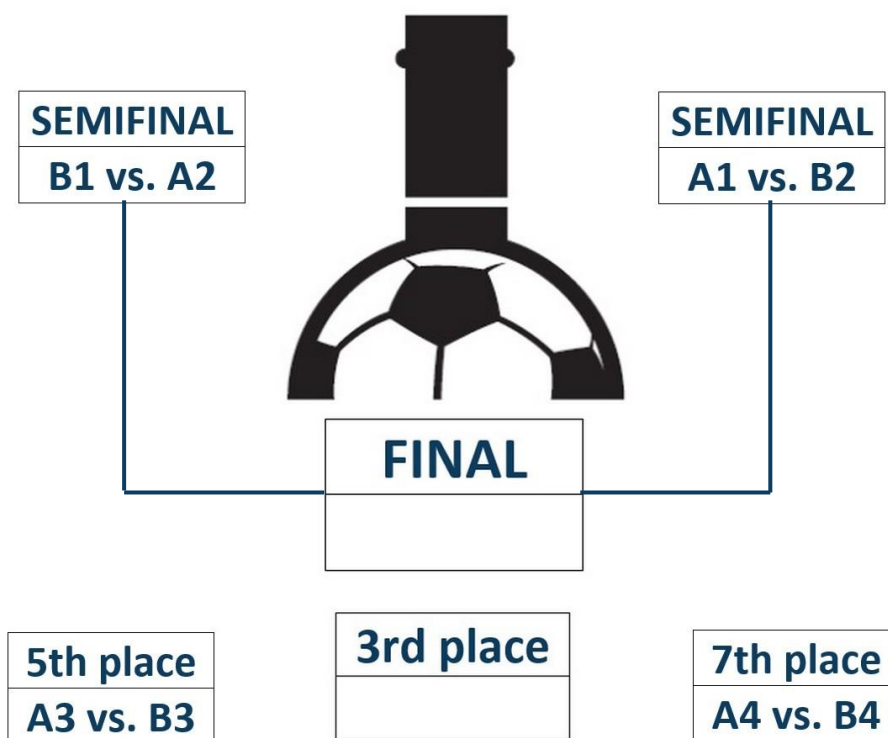

## GROUP B

Hungary

Czech Republic

Austria

Portugal

**CZECH  
REPUBLIC**  
19.5-23.5

jihomoravský kraj