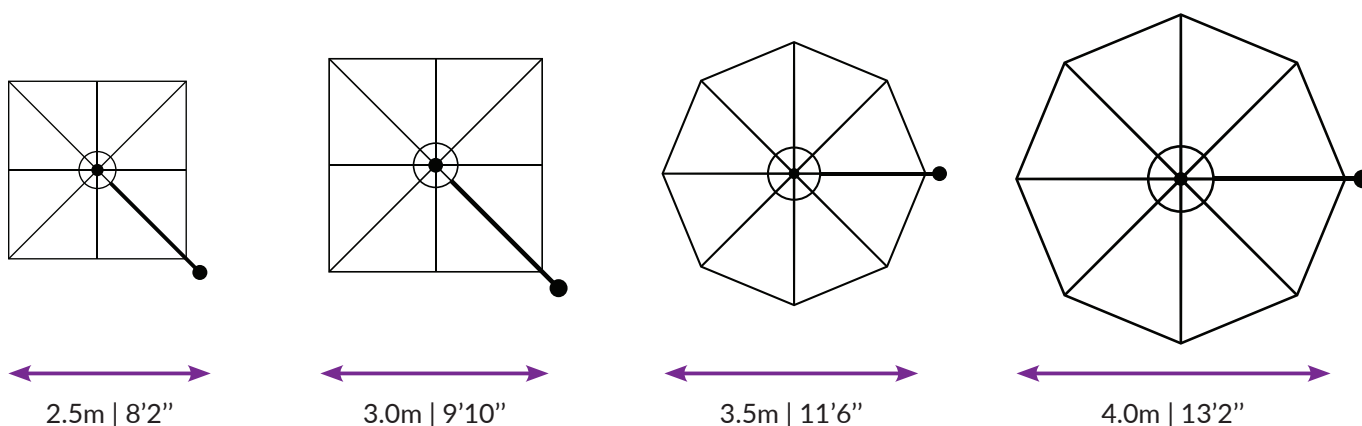

Size & Configuration

Mounting Options

Surface Plate

For deck, patio and concrete mounting.
(316 Stainless Steel)