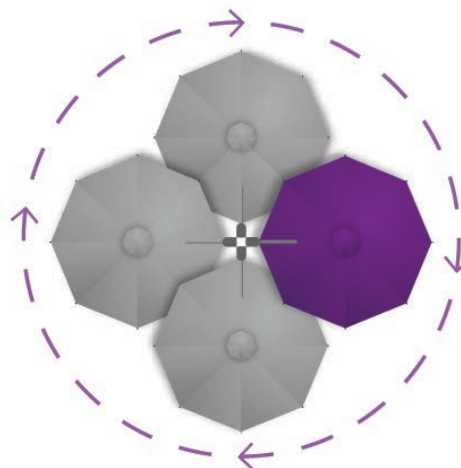

Engineered to open or close in 3 seconds.

SHADOWHUB™

LED light technology built-in and App controlled.

SHADOWLOCK™

Integrated security and wind-protection.

Featuring Marine-Grade 316 Stainless Steel Spigot.