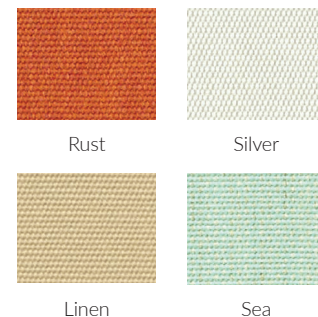

Rotates 360° (Ground Mounted).

Canopy

Features

- 100% Sunbrella™ Marine solution-dyed fabric
- All fabrics can be cleaned, washed and are replaceable
- UV & fade resistant
- 10 year Sunbrella™ warranty
- Mould and mildew resistant
- Weight: 314 g/m2
- Sun protection - Skin Cancer Foundation's seal of approval

Stock Colours

Trend Colours - Summer 20/21* (Non-stock)

*Trend colours are non-stock and lead times may vary for these colours. Full Sunbrella range is available as a custom colour option.

Size & Configuration