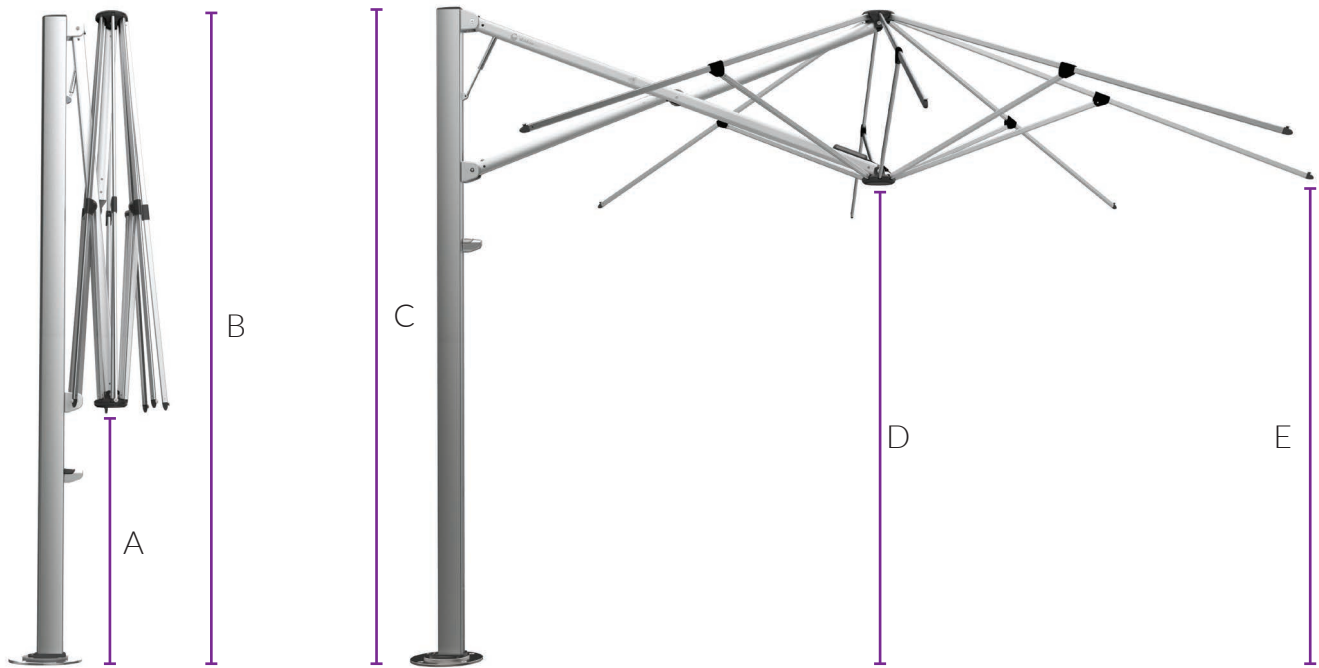

Rotates 360° (Ground Mounted).

Canopy

Features

- 100% Sunbrella™ Marine solution-dyed fabric
- All fabrics can be cleaned, washed and are replaceable
- UV & fade resistant
- 10 year Sunbrella™ warranty
- Mould and mildew resistant
- Weight: 314 g/m2
- Sun protection - Skin Cancer Foundation's seal of approval

Mounting Options

Surface Plate

For deck, patio and concrete mounting.
(316 Stainless Steel)

In-Ground Anchor

For mounting with a concrete footing.

Wall Fixings

For when ground mounting isn't possible.
(316 Stainless Steel)

Free-Standing Base

For complete customised manoeuvrability.

Concrete Pavers are required for ballast (not supplied).
Castor Wheels optional.

Umbrella Dimensions

2.5m | 8'2"

3.0m | 9'10"

3.5m | 11'6"

4.0m | 13'2"

Diagram Legend

	2.5m	8'2"	3.0m	9'10"	3.5m	11'6"	4.0m	13'2"	
A	Ground to central frame hub when closed*	860mm	2'10"	620mm	2'1"	1079mm	3'7"	866mm	2'10"
B	Total height to top of canopy*	2900mm	9'6"	2824mm	9'3"	2975mm	9'9"	2899mm	9'6"
C	Height of umbrella to top of mast cap*	2908mm	9'6"	2908mm	9'6"	2908mm	9'7"	2908mm	9'6"
D	Ground to central frame hub when open*	2130mm	7'0"	2054mm	6'9"	2205mm	7'3"	2128mm	7'0"
E	Ground to lower outer edge of canopy*	2222mm	7'3"	2219mm	7'3"	2237mm	7'4"	2172mm	7'2"
F	Centre of Spigot to outside edge of canopy	2646mm	8'8"	2973mm	9'10"	3447mm	11'4"	3923mm	12'10"
G	Diagonal from centre of mast to corner	3742mm	12'3"	4205mm	13'10"	N/A	N/A	N/A	N/A