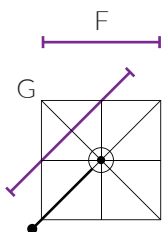

Umbrella Dimensions

2.5m | 8'2"