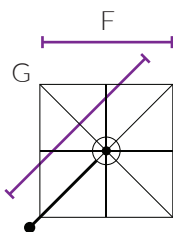

Free-Standing Base

For complete customised manoeuvrability.

Concrete Pavers are required for ballast (not supplied).
Castor Wheels optional.

Umbrella Dimensions

2.5m | 8'2"

3.0m | 9'10"

3.5m | 11'6"

4.0m | 13'2"

Diagram Legend

	2.5m	8'2"	3.0m	9'10"	3.5m	11'6"	4.0m	13'2"	
A	Ground to central frame hub when closed*	860mm	2'10"	620mm	2'1"	1079mm	3'7"	866mm	2'10"
B	Total height to top of canopy*	2900mm	9'6"	2824mm	9'3"	2975mm	9'9"	2899mm	9'6"
C	Height of umbrella to top of mast cap*	2908mm	9'6"	2908mm	9'6"	2908mm	9'7"	2908mm	9'6"
D	Ground to central frame hub when open*	2130mm	7'0"	2054mm	6'9"	2205mm	7'3"	2128mm	7'0"
E	Ground to lower outer edge of canopy*	2222mm	7'3"	2219mm	7'3"	2237mm	7'4"	2172mm	7'2"
F	Centre of Spigot to outside edge of canopy	2646mm	8'8"	2973mm	9'10"	3447mm	11'4"	3923mm	12'10"
G	Diagonal from centre of mast to corner	3742mm	12'3"	4205mm	13'10"	N/A	N/A	N/A	N/A