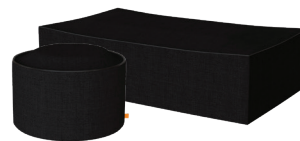

Winter Storage Bags

Water proofed all weather fabric, resists shrinkage, fading, UV rays, and harsh weather. With anti stain coating for easy cleaning.

- $545 Wharf 65
- $365 Ark 40, Base 40, Cosmo 50, Manhattan 50, Martini 50, Mix 850, Nova 850, Pod 40
- $295 Base 30, Mix 600, Nova 600
- $1,095 Gin 90 Bar
- $995 Gin 90 Dining
- $845 Gin 90 Chat
- $695 Gin 90 Low
- $195 Pod 30
- $145 Tank