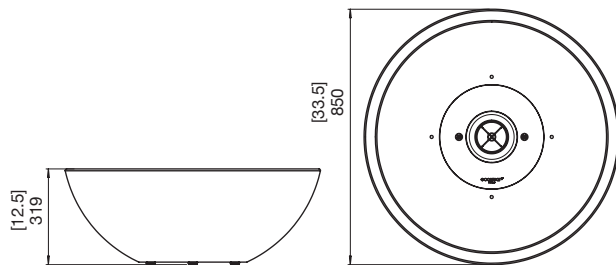

MIX600

MIX850

Model	Materials	Colours	Compatible Burner	Volume Capacity	Heats On Average When used indoors	Approx Burn Time	Optional Accessories
MIX 600	Fluid™ Concrete Technology, Grade 304 Stainless Steel, Black Glass Charcoal as Decorative Media	Natural, Bone, or Graphite	AB3	2.5 Litres [0.7 Gallons]	Over 20m ² [215ft ²]	8 - 11 hours	Protective Cover
MIX 850			AB8	8 Litres [2.1 Gallons]	Over 60m ² [645.8ft ²]	7 - 11 hours	