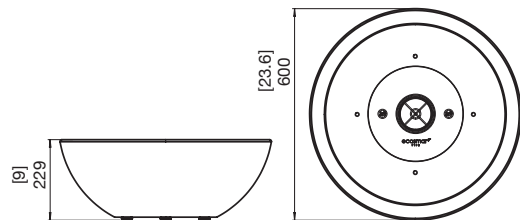

MIX FIRE BOWLS

ecosmar⁺
Fire

Blending the simplicity of an outdoor fire pit with classic luxury, MIX Fire Bowls are designed to bring people together.

Fashioned from weather-resistant concrete, the portable MIX850 and the smaller MIX600, are the perfect addition to myriad outdoor environments. A simple, elegant shape combined with entrancing flame delivers generous amounts of warmth and ambience and beautifully illuminates outdoor spaces and rooms.

Key Features

Easily Personalised

To personalise the appearance, simply add your chosen fire-rated decorative media to the platform surrounding the ethanol burner.

Perfectly Positioned

Whether a pool deck or patio, open space or outdoor room, MIX Fire Bowls instantly enhance the atmosphere, creating a distinctive design feature.

Aesthetics and Endurance

Constructed from hardwearing, weather-resistant, lightweight Fluid™ Technology Concrete.

Minimum Fuss

Delivering the ambience of an open fire – but minus the mess, odour, sparks and soot due to the clean-burning, eco-friendly e-NRG bioethanol.

MIX600