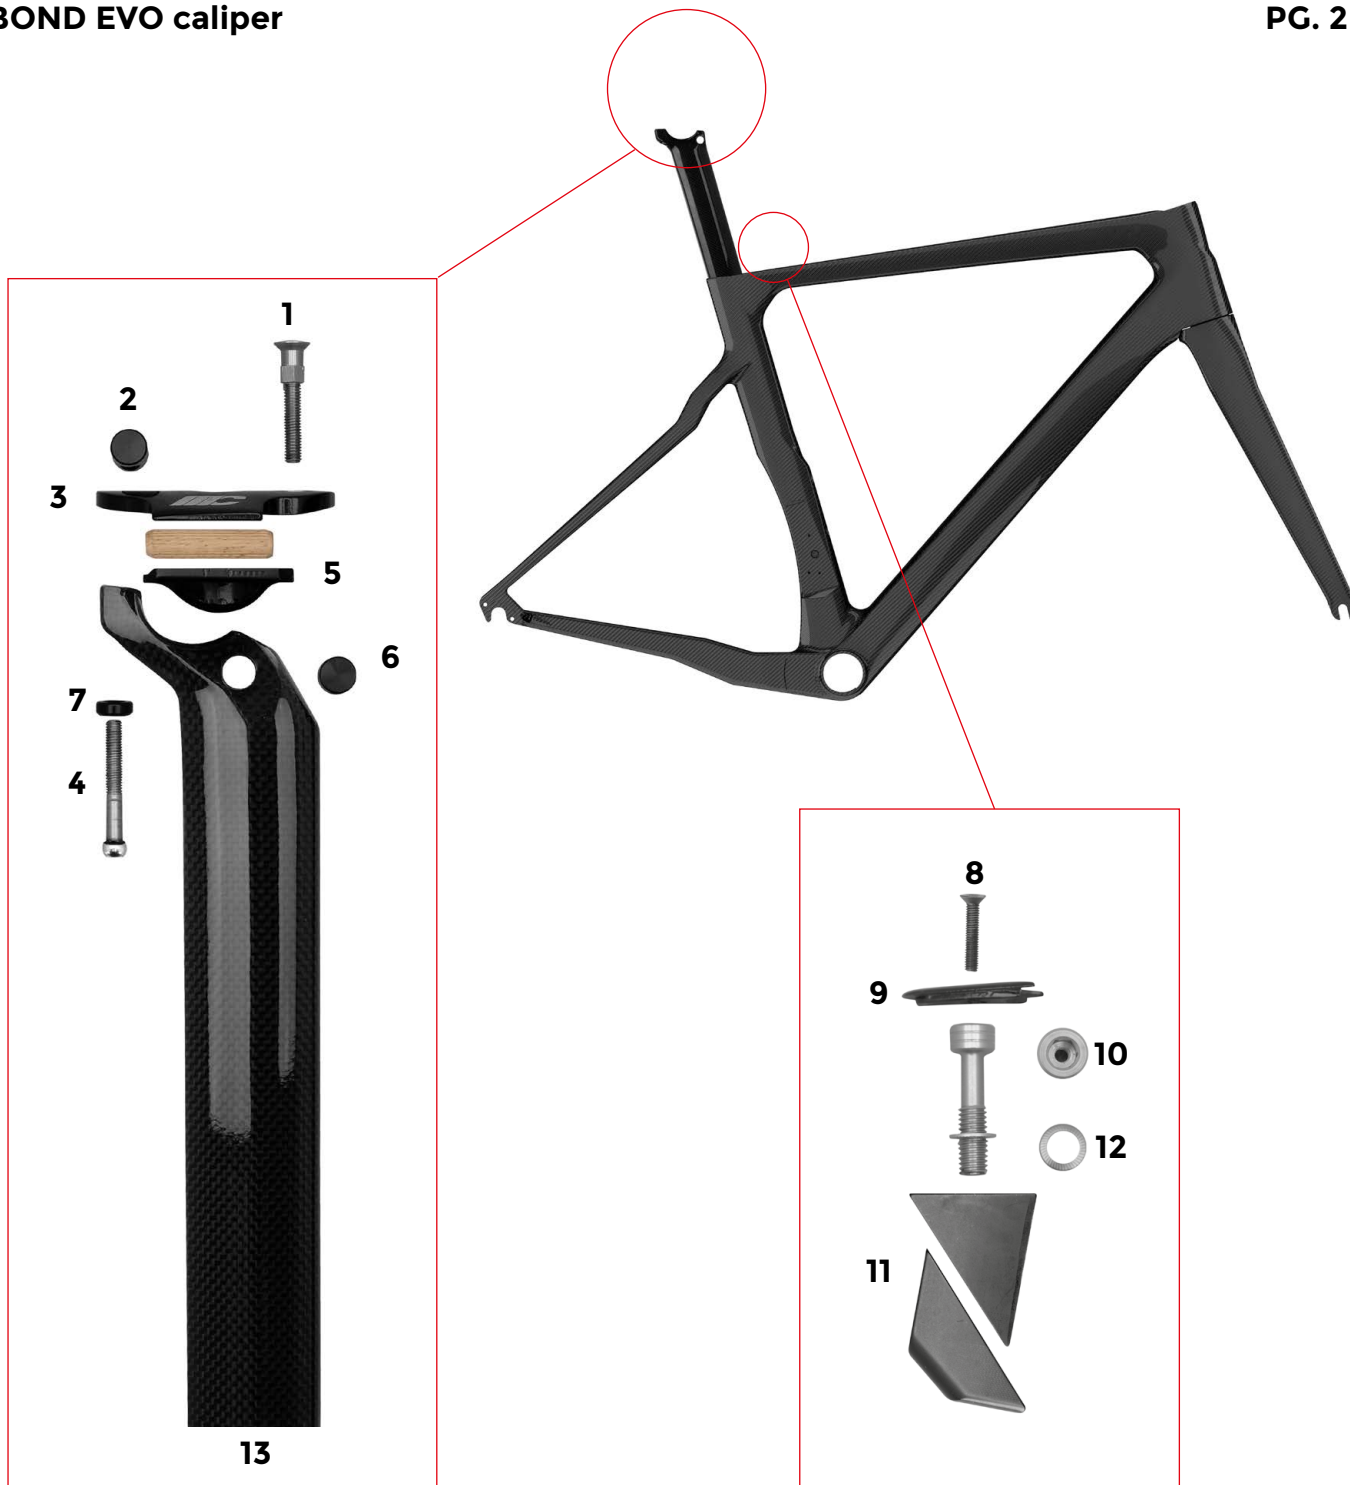

***PIRELLA* CIPOLLINI®**

SPARE PARTS

BOND EVO
CALIPER

#LiveYourRide

INDEX

SEATPOST KIT BOND EVO 0 mm OFFSET	PG. 1
SEATPOST KIT BOND EVO 15 mm OFFSET	PG. 2
BOTTLE CAGE + BOTTLE	PG. 3
FRONT DERAILLEUR AREA	PG. 4
REAR HANGERS AREA	PG. 5
HEADSET AREA	PG. 6
ASSEMBLING ACCESSORIES	PG. 7 - 8

ARTICLE	MCIPOLLINI CODE	Variant	Finishing	Size	DESCRIPTION
13	M0210MC120BOND2_0	-	Shiny	-	SEATPOST KIT BOND EVO 0 mm OFFSET
1	011100050	-	-	-	M6 FRONT SCREW FOR SADDLE CLAMP
2	030000121	-	-	-	ø9,6X12mm M5 REAR CYLINDER FOR SADDLE CLAMP
3	030000151	MC_ARR	-	-	UPPER SADDLE CLAMP
4	011100062	-	-	38	M5 REAR SCREW FOR SADDLE CLAMP
5	030000152	-	-	-	LOWER SADDLE CLAMP
6	030000083	-	-	-	ø9,6X12mm M6 FRONT CYLINDER FOR SADDLE CLAMP
7	030000122	-	-	-	øe 12.50 øi 6.10 WASHER FOR REAR SADDLE CLAMP SCREW
8	011100047	-	-	-	M3XL25 SCREW
9	030100021	VERN	Shiny	-	BOND EVO SEATPOST CLAMP COVER
10	011100074	-	-	-	M6 X L.25mm SEATPOST CLAMP SCREW
11	030000225	-	-	-	BOND EVO SEATPOST CLAMP
12	011100104	-	-	-	øe 9,8 øi 6,5 WASHER

ARTICLE	MCIPOLLINI CODE	Variant	Finishing	Size	DESCRIPTION
13	M0210MC120BOND2_15	-	Shiny	-	SEATPOST KIT BOND EVO 15 mm OFFSET
1	011100050	-	-	-	M6 FRONT SCREW FOR SADDLE CLAMP
2	030000121	-	-	-	ø9,6X12mm M5 REAR CYLINDER FOR SADDLE CLAMP
3	030000151	MC_ARR	-	-	UPPER SADDLE CLAMP
4	011100062	-	-	38	M5 REAR SCREW FOR SADDLE CLAMP
5	030000152	-	-	-	LOWER SADDLE CLAMP
6	030000083	-	-	-	ø9,6X12mm M6 FRONT CYLINDER FOR SADDLE CLAMP
7	030000122	-	-	-	øe 12.50 øi 6.10 WASHER FOR REAR SADDLE CLAMP SCREW
8	011100047	-	-	-	M3XL25 SCREW
9	030100021	VERN	Shiny/Matt	-	BOND EVO SEATPOST CLAMP COVER
10	011100074	-	-	-	M6 X L.25mm SEATPOST CLAMP SCREW
11	030000225	-	-	-	BOND EVO SEATPOST CLAMP
12	011100104	-	-	-	øe 9,8 øi 6,5 WASHER