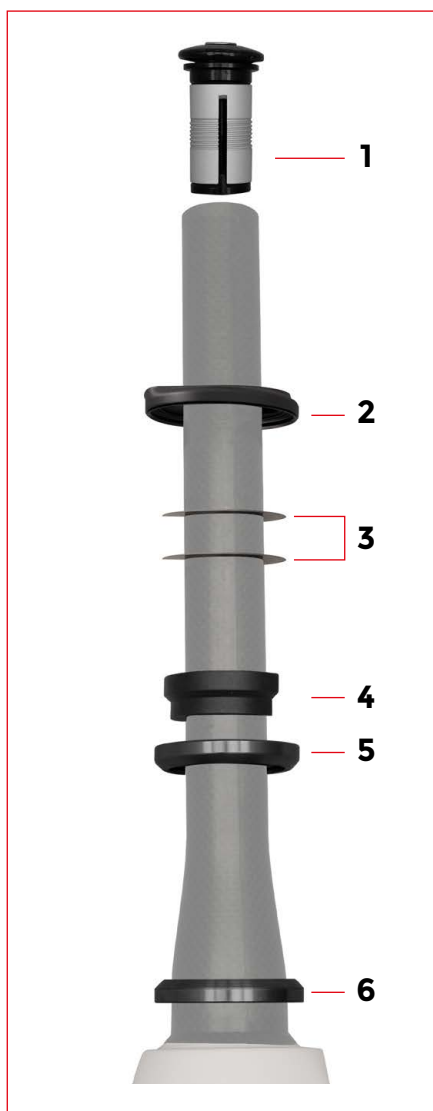

ARTICLE	MCIPOLLINI CODE	Variant	Finishing	Size	DESCRIPTION
1	030000281	-	-	-	EXPANDER FOR 1 1/8 FORK
2	028000056	-	-	-	56 mm 1.5" MCIPOLLINI ALANERA TOP COVER
3	028000058	-	-	-	MICROSPACER DCR MICROSHIMS, STEEL (2PCS)
4	028000057	-	-	-	DEDA DCR 45X45 PA66 COMPRESSION RING
5	030000256	-	-	-	51.9x40x8 45/45 HEADSET BEARING
6	030000004	-	-	-	51.8x40x8 36/45 HEADSET BEARING
7	M0230MC123BONDEVO_CA	VERN	RCRS23	-	RED-CARBON-RED METAL SHINY FORK
	M0230MC123BONDEVO_CA	VERN	WCOS23	-	WHITE PEARL-CARBON-OTTANIO SHINY FORK
	M0230MC123BONDEVO_CA	VERN	CSRS23	-	CARBON-SILVER-RED METAL FORK
	M0230MC123BONDEVO_CA	VERN	PERS	-	MCIPOLLINI FORK