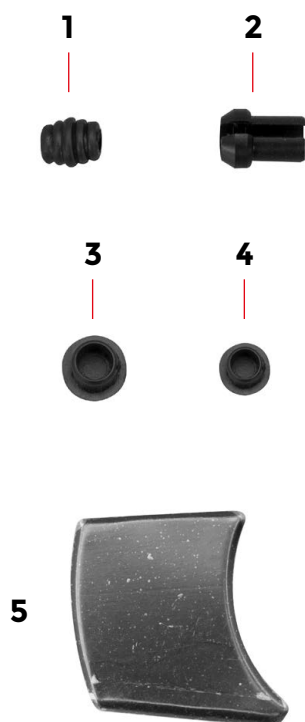

ARTICLE	MCIPOLLINI CODE	Variant	Finishing	Size	DESCRIPTION
1	03000022	-	-	-	GROMMET- ART. 649
2	03000044	-	-	-	D12/EPS REAR DERAILLEUR CABLE PLASTIC
3	030000111	-	-	-	ø8mm HOLES PLASTIC PLUG
4	030000245	-	-	-	ø6mm HOLES PLASTIC PLUG
5	030000238	-	-	-	BOND EVO MC FRAME PROTECTION