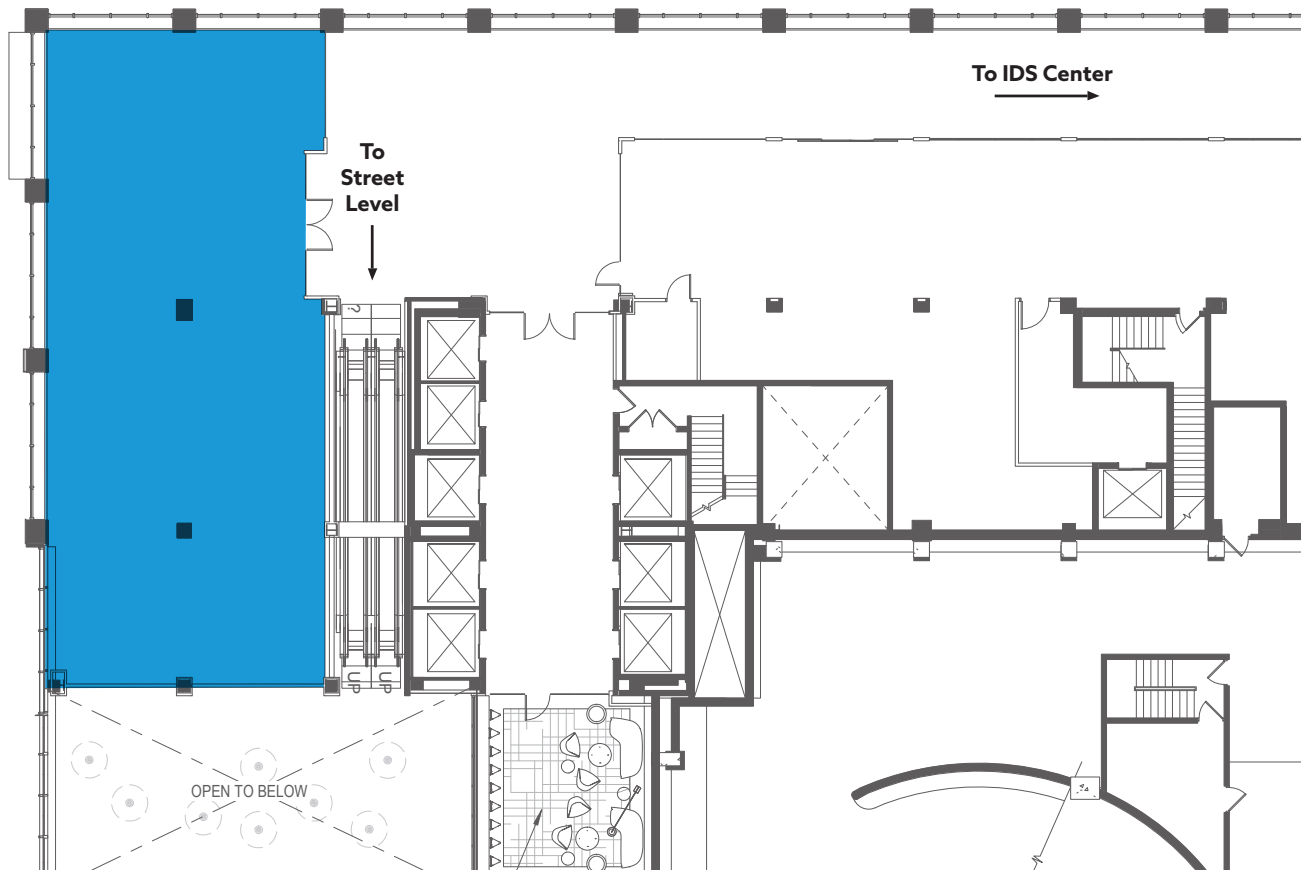

RETAIL
SKYWAY LEVEL
3,241 SF
SUITE 200

RETAIL LEASING

Andrea Christenson

andrea.christenson@cushwake.com

612 347 9395

801 Nicollet Mall, Minneapolis, MN