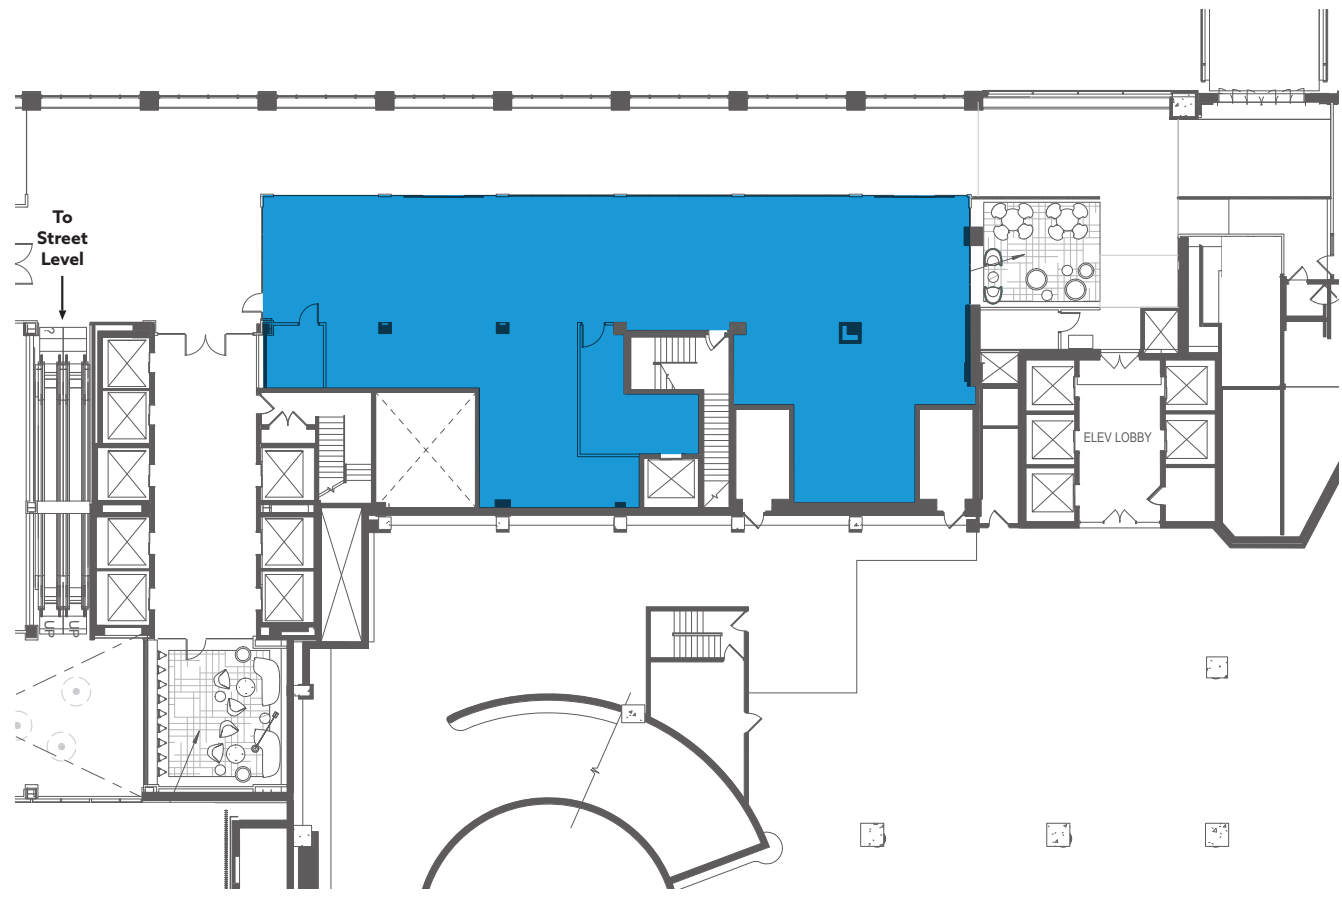

SKYWAY TO IDS

RETAIL
SKYWAY LEVEL
4,373 SF
SUITE 250

RETAIL LEASING

Andrea Christenson

andrea.christenson@cushwake.com

612 347 9395

801 Nicollet Mall, Minneapolis, MN