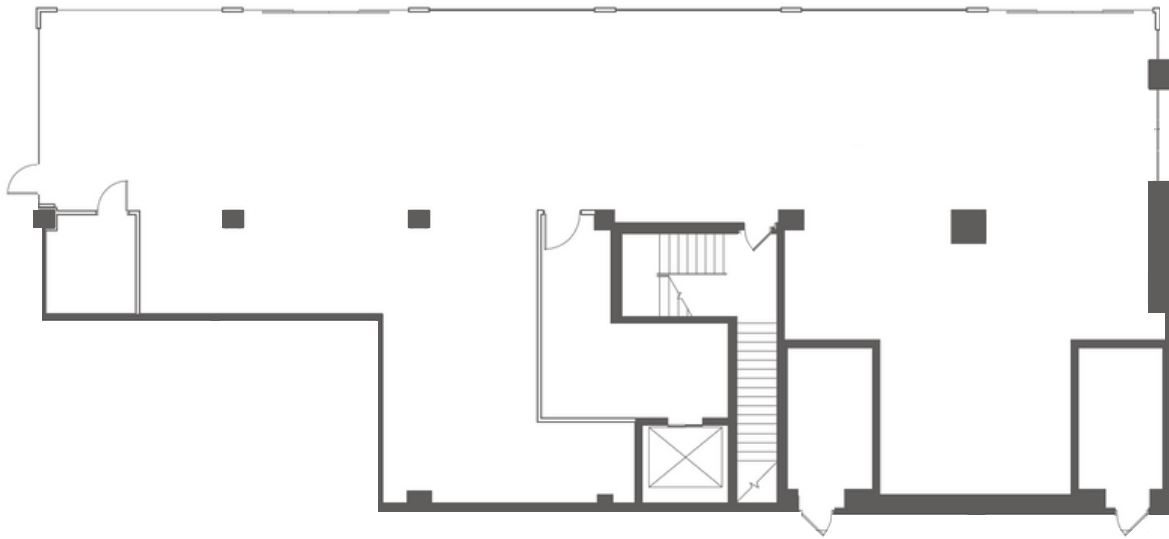

CREATE YOUR SPACE AT **RSM PLAZA**

SUITE FEATURES

- Retail Storefront Glass
- Skyway Access
- Divisible/Raw Conditions

SANDY MACALUSO

312.440.8750

SMACALUSO@GOCO.COM