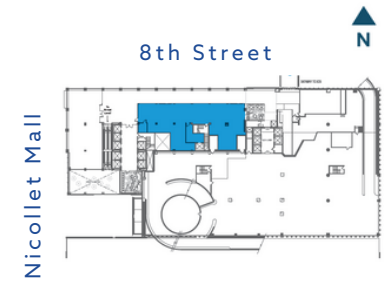

CREATE YOUR SPACE AT **RSM PLAZA**

SUITE FEATURES

- Retail Storefront Glass
- Skyway Access
- Divisible/Raw Conditions

SANDY MACALUSO

312.440.8750

SMACALUSO@GOCO.COM