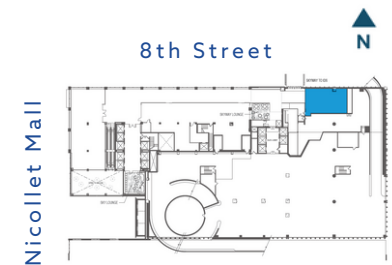

CREATE YOUR SPACE AT **RSM PLAZA**

SUITE FEATURES

- Directly Across from IDS Center
- Skyway Access
- Existing Convenience Store Conditions

SANDY MACALUSO

312.440.8750

SMACALUSO@GOCO.COM