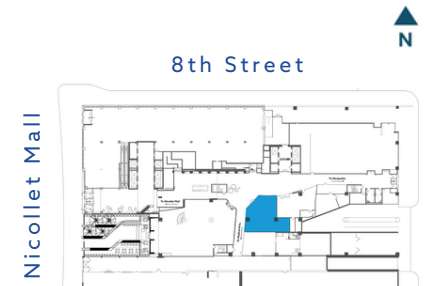

CREATE YOUR SPACE AT **RSM PLAZA**

### SUITE FEATURES

- Retail Storefront Glass
- 17ft Clear Height

**SANDY MACALUSO**

312.440.8750

SMACALUSO@GOCO.COM