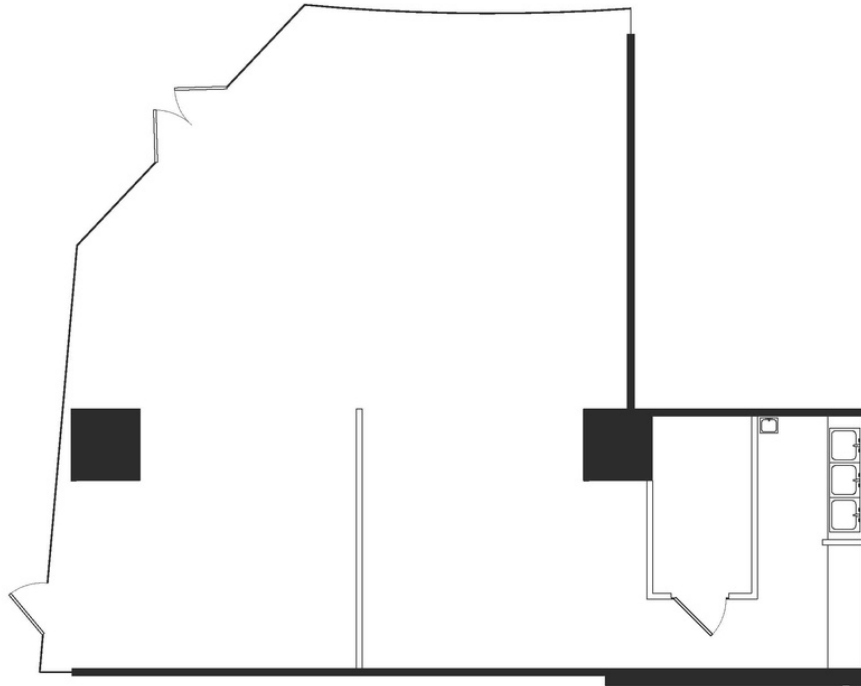

CREATE YOUR SPACE AT **RSM PLAZA**

### SUITE FEATURES

- Retail Storefront Glass
- 17ft Clear Height

**SANDY MACALUSO**

312.440.8750

SMACALUSO@GOCO.COM