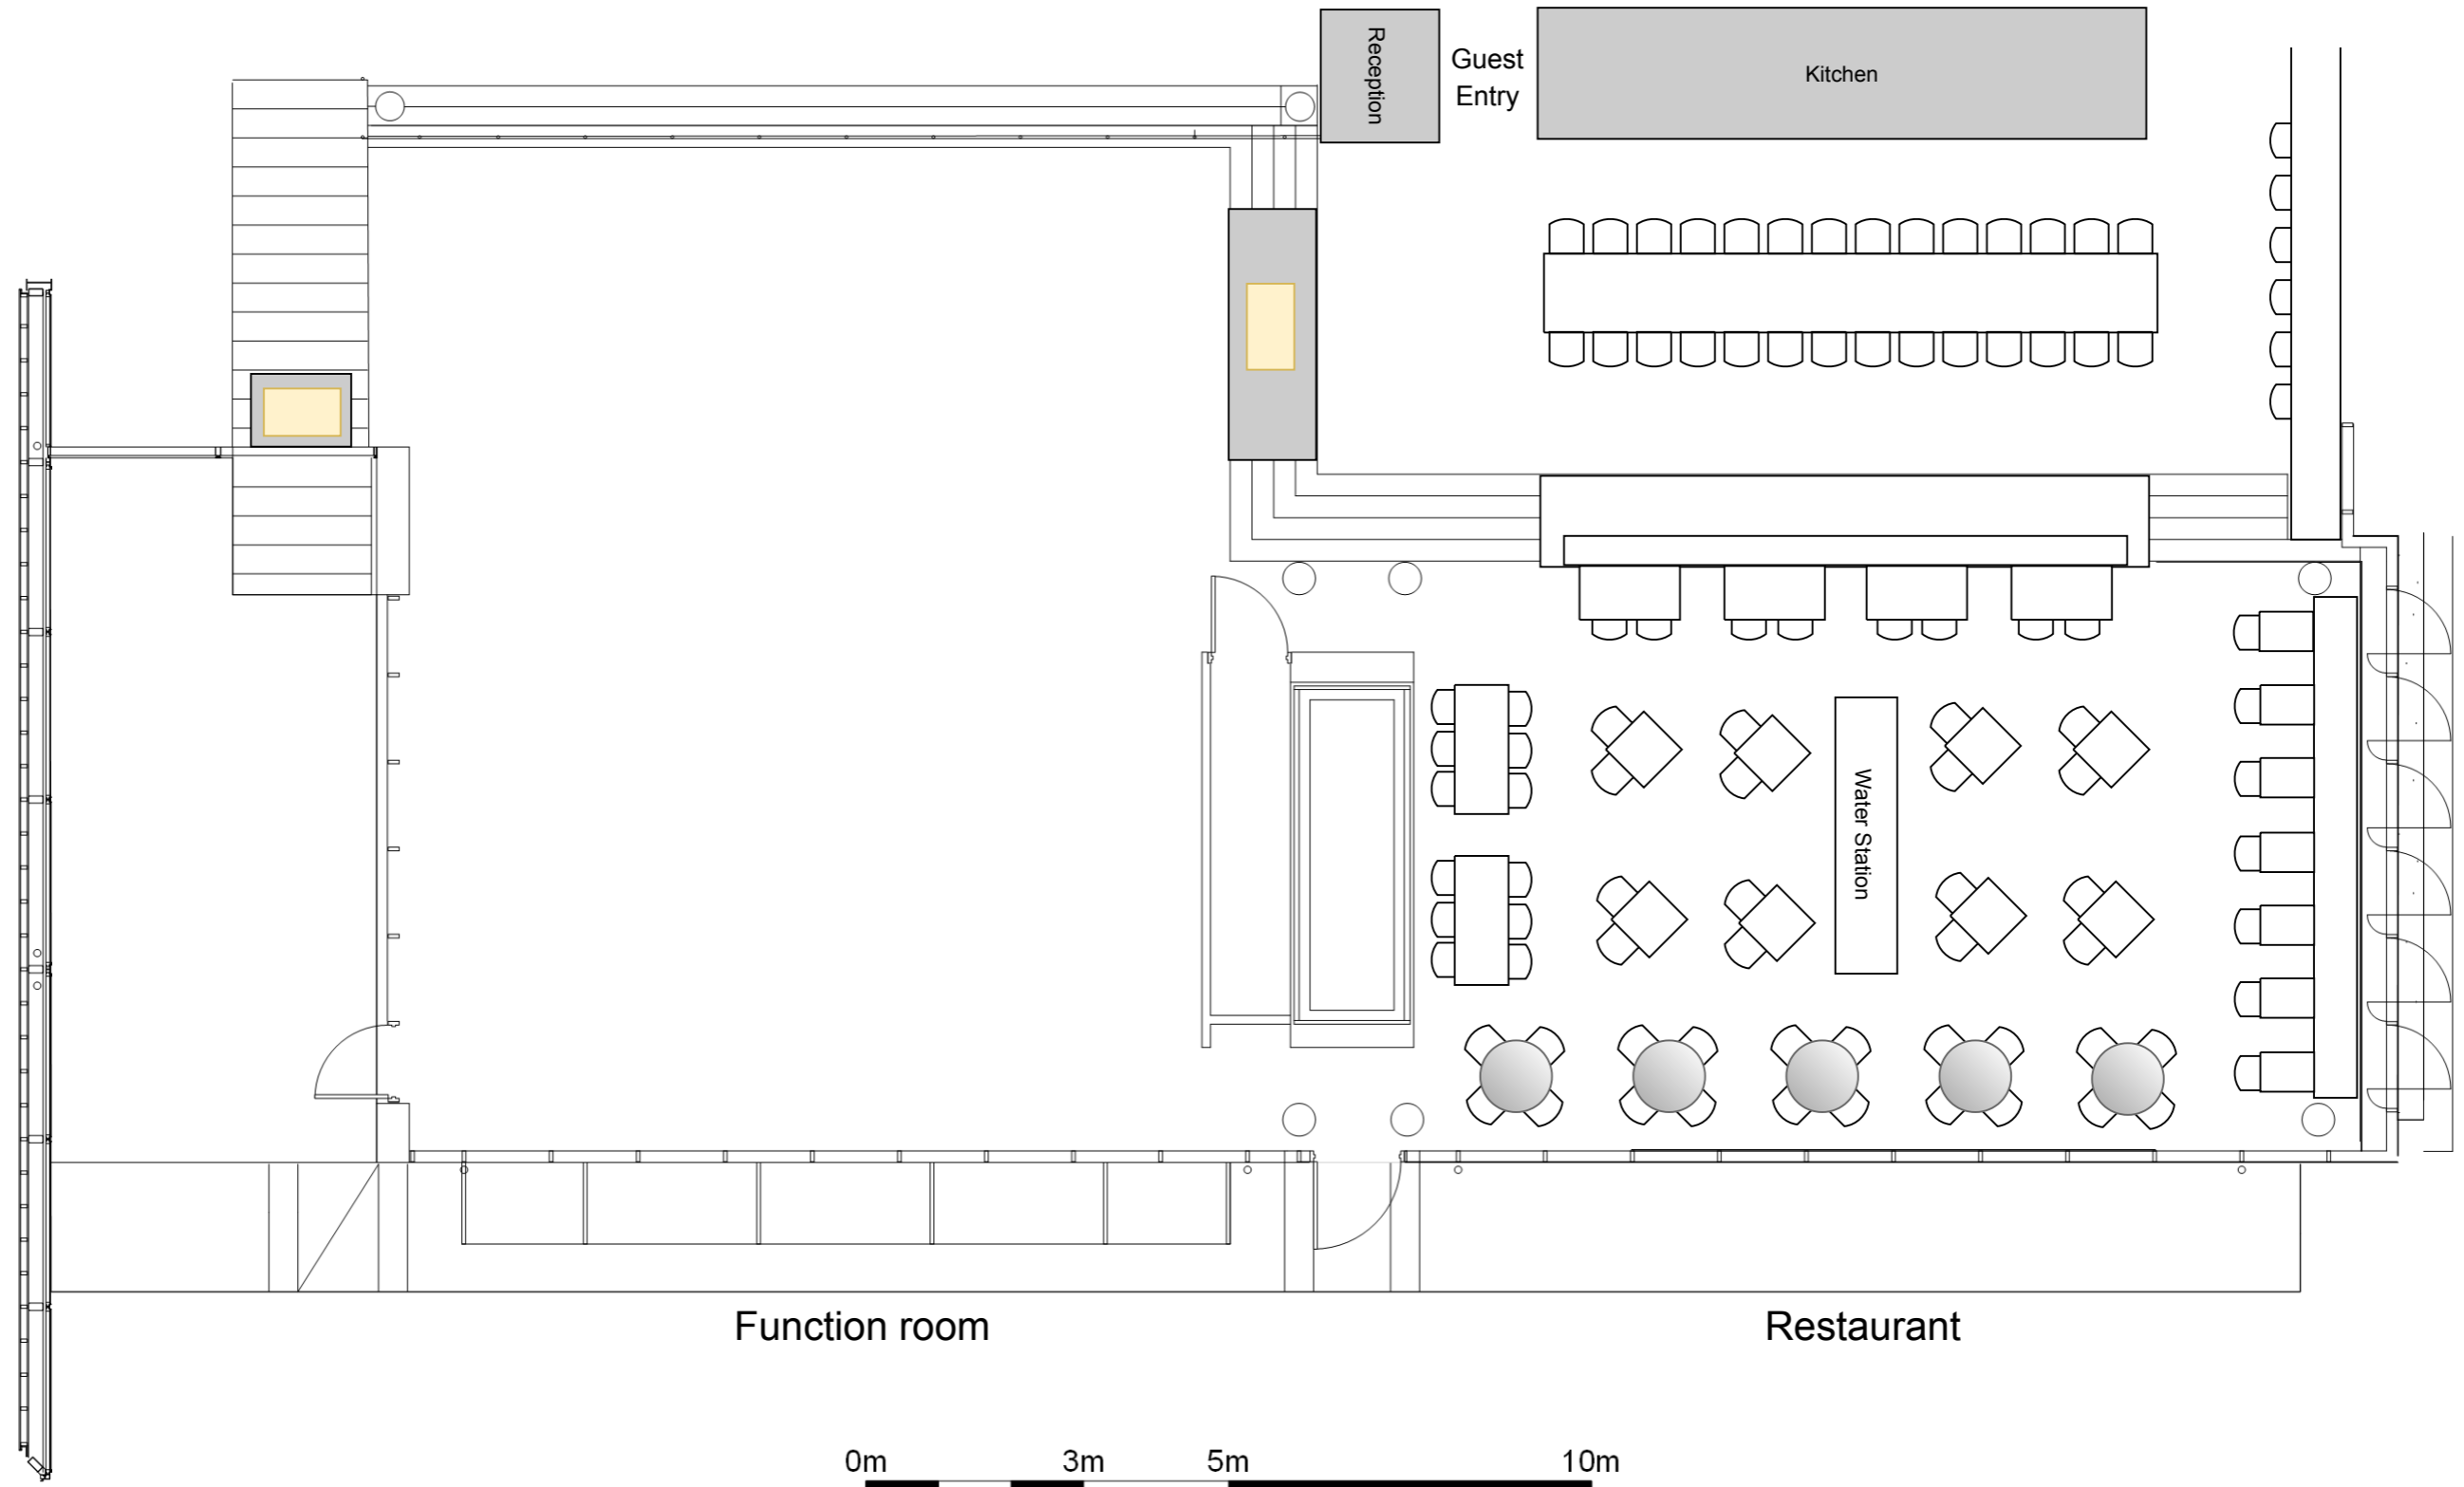

Art Gallery Restaurant

Standard set, 116 guests

Function room

Restaurant