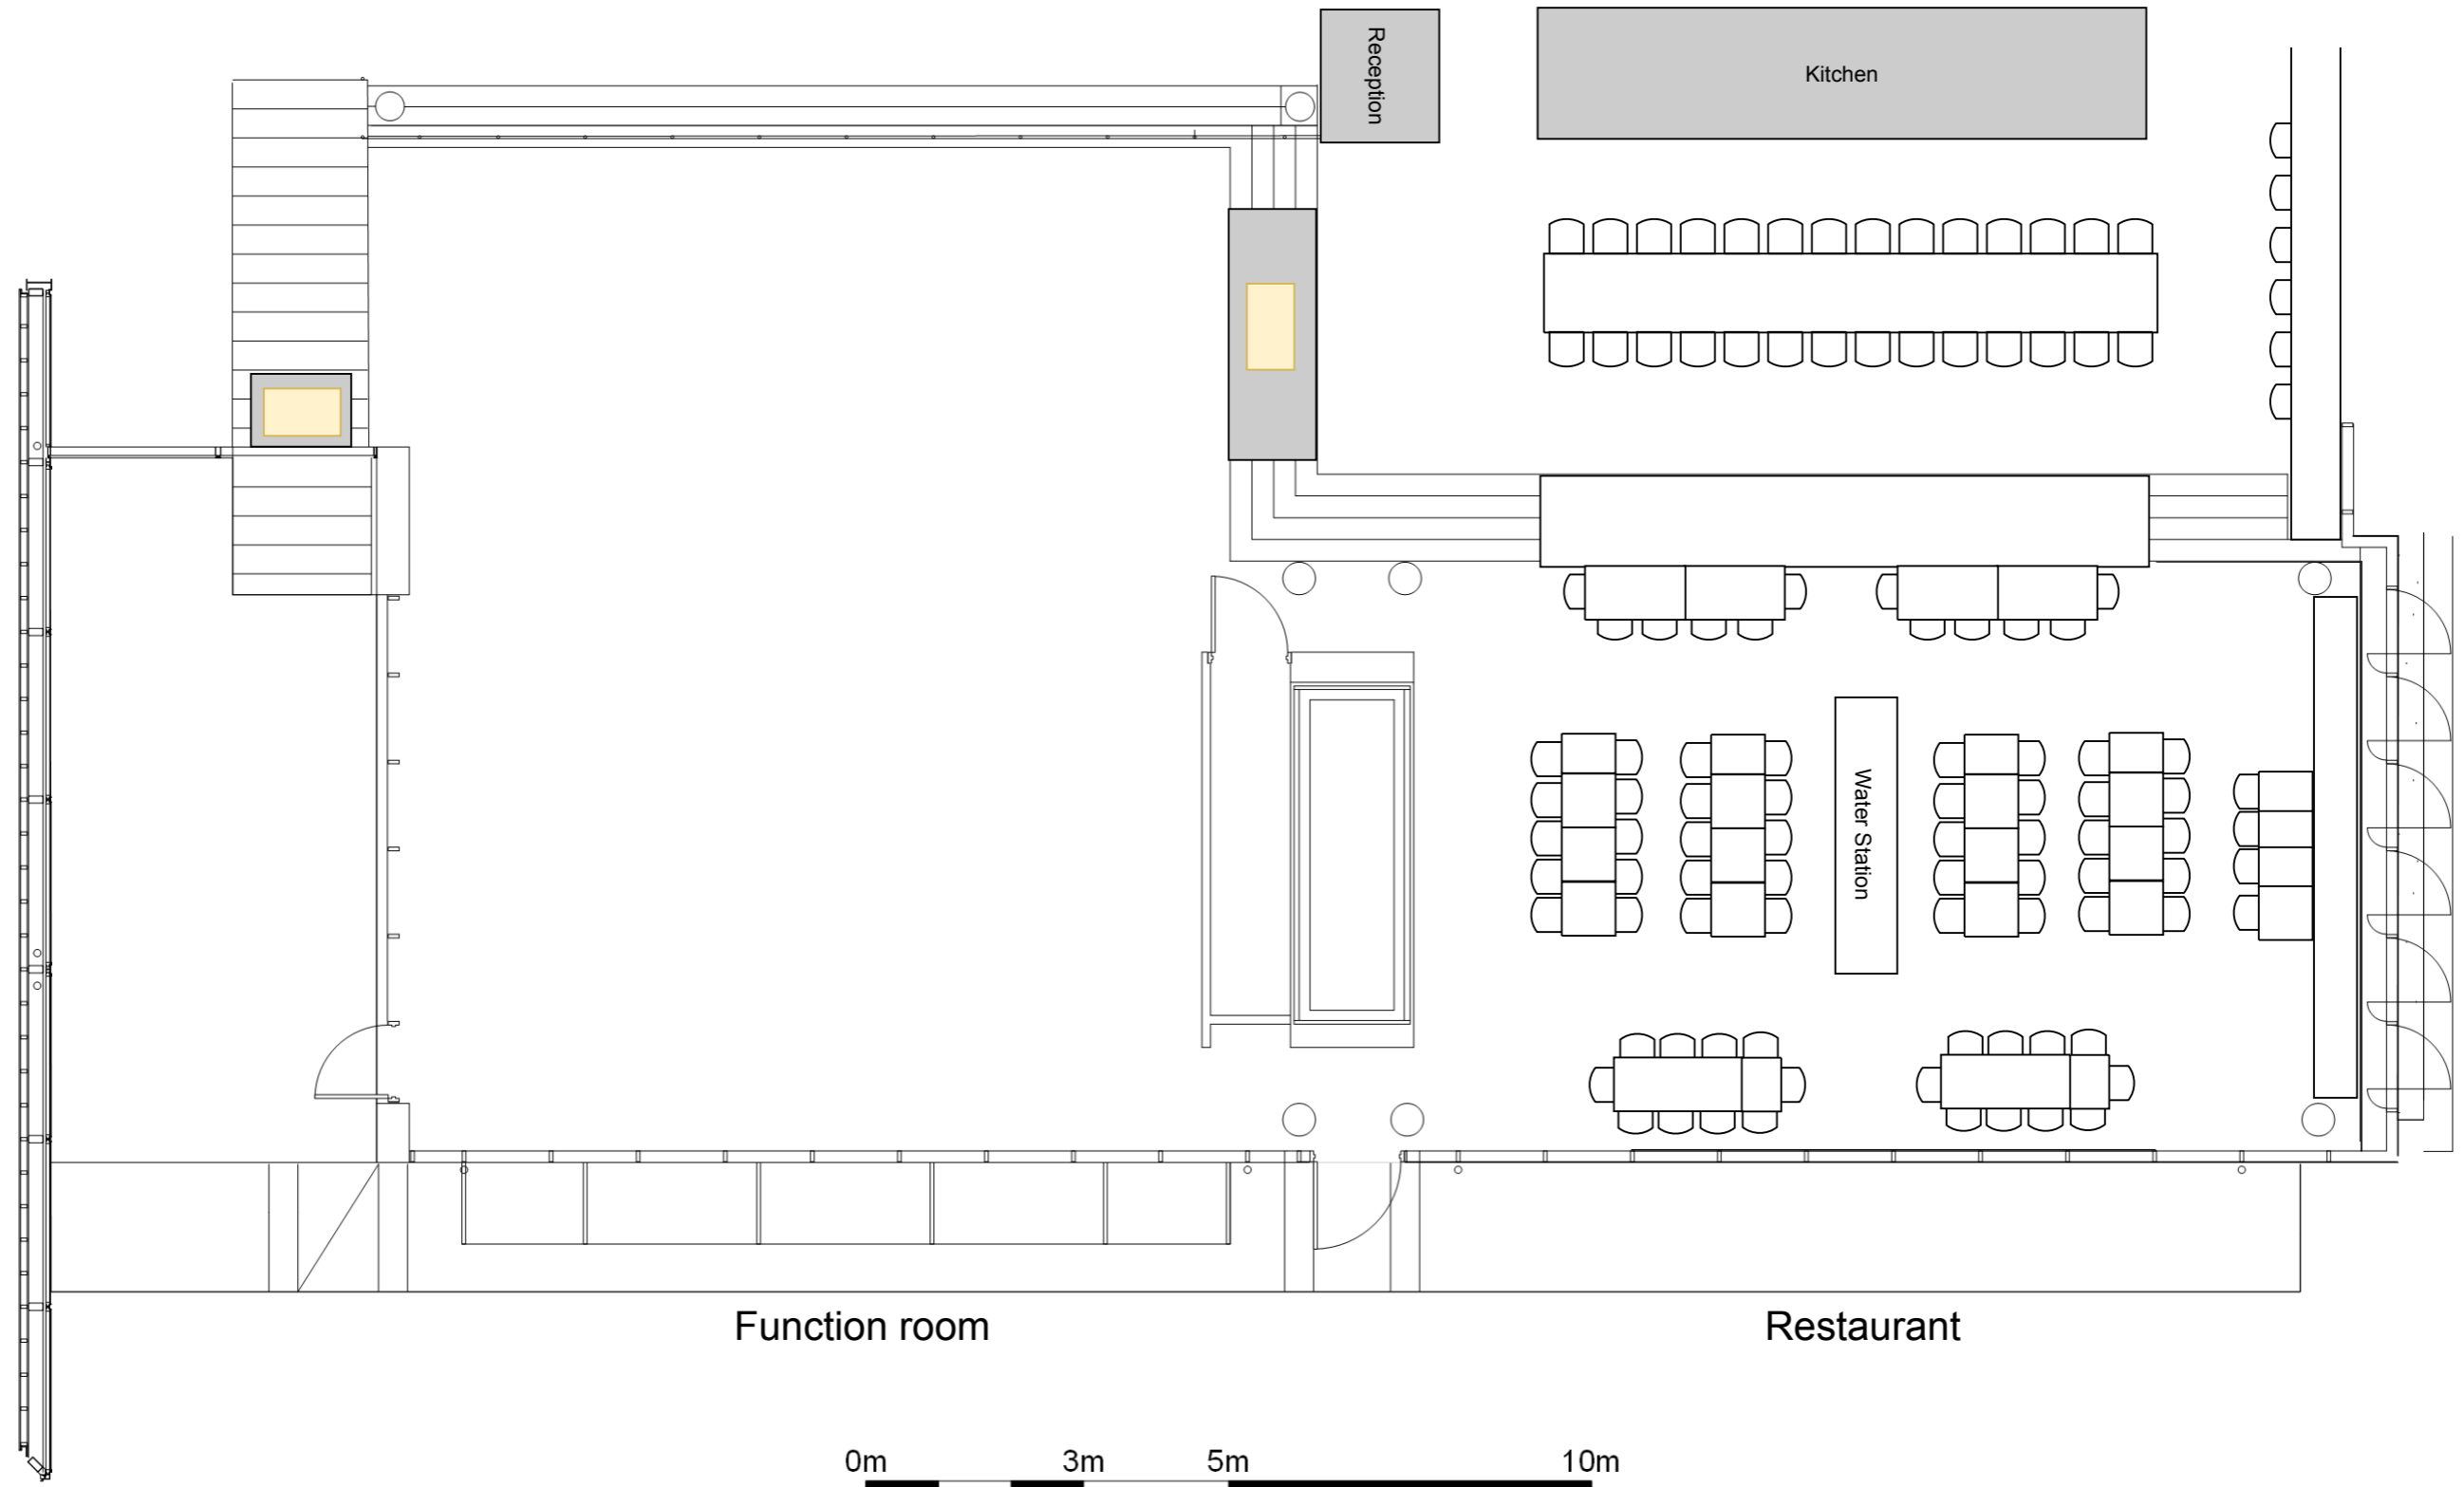

# Art Gallery Restaurant

Long tables, 116 guests

Function room

Restaurant