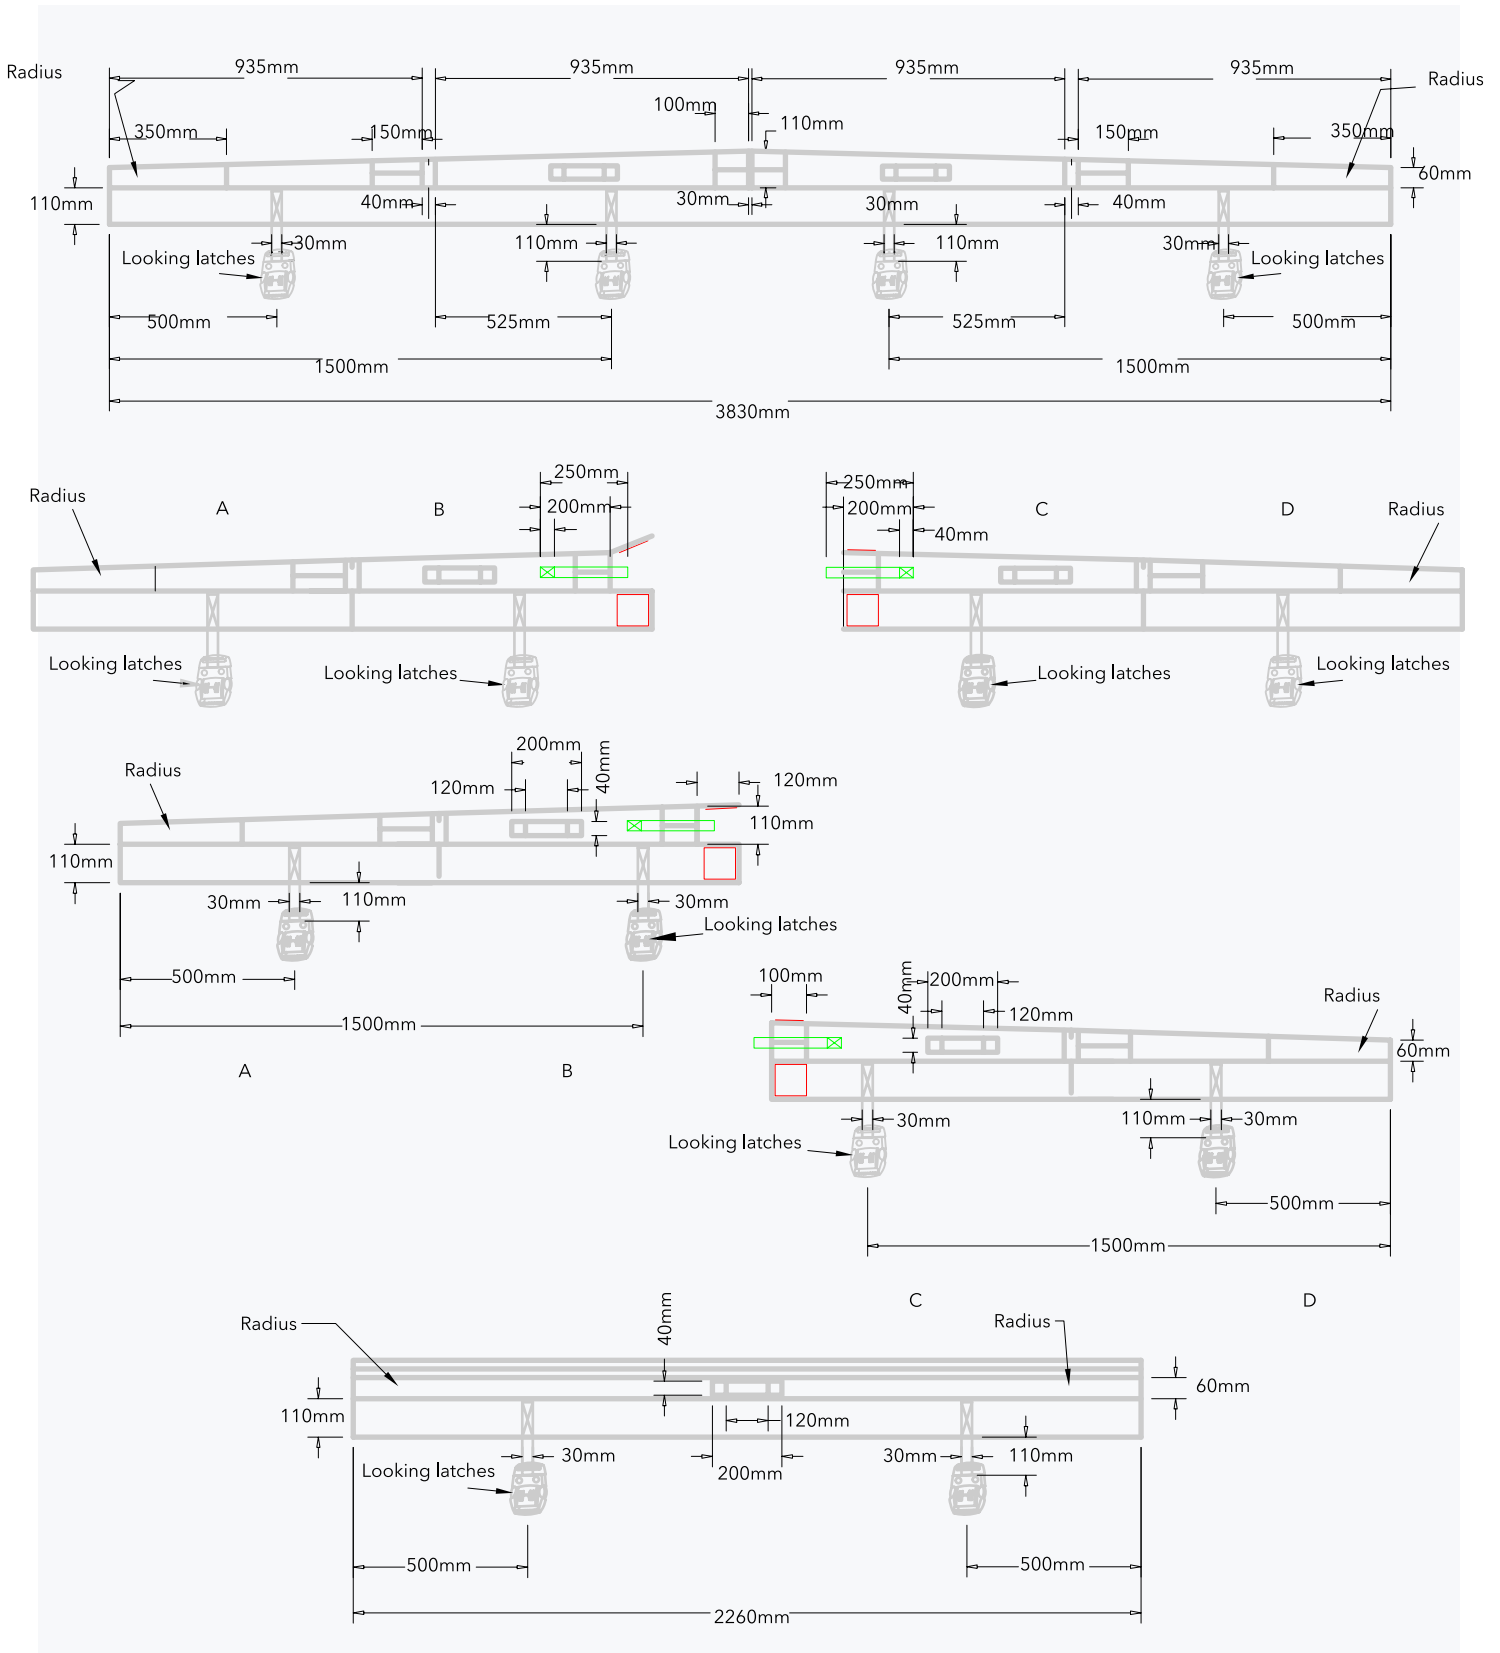

8 x 88mm Directional Jets

18 x Perimeter Lights

1 x Light

1 x Power Jet

3 x Suction

4 x 88mm Roto Jets

4 x Vents

3 x Speakers

Illustration shows Fisher Swim™ spa pool model

* Conduit access should be no more than 100mm high above the concrete slab.

Please visit the Spa World website for planning information including:

Property access