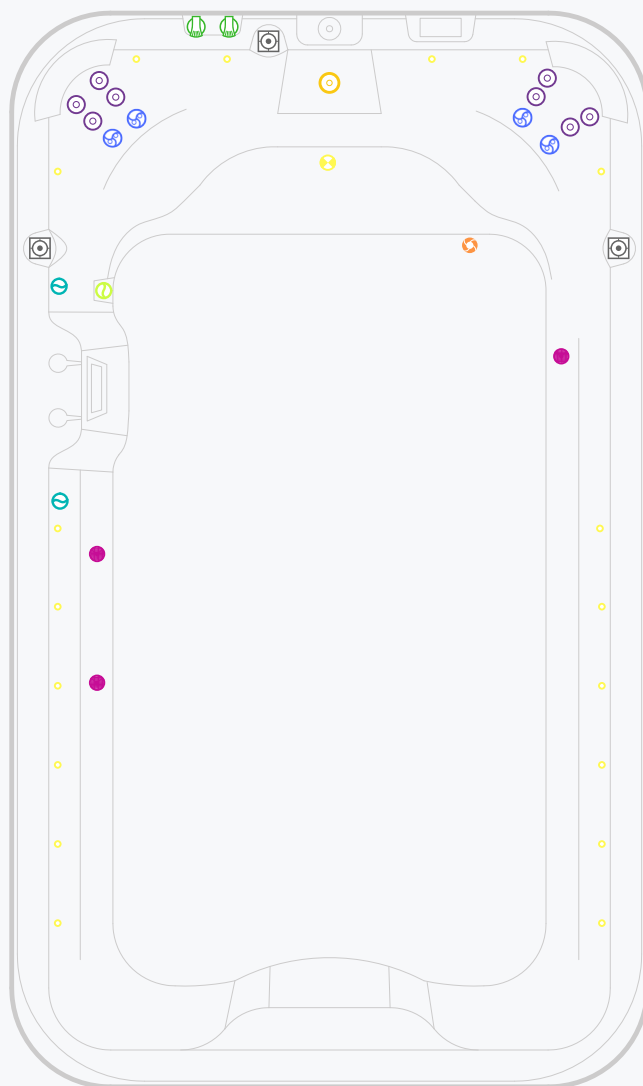

* Conditions apply. Specifications may change without notice.
May be pictured with some options included.

This is living

Illustration shows Fisher Play™ spa pool model

2 x Air Controls

1 x Drain

1 x Fisher Ozone Jet

8 x 88mm Directional Jets

18 x Perimeter Lights

1 x Light

1 x Power Jet

3 x Suction

4 x 88mm Roto Jets

4 x Vents

3 x Speakers