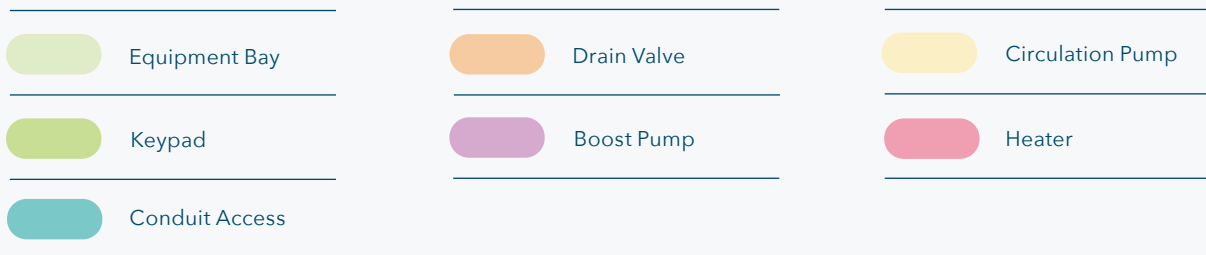

* Conditions apply. Specifications may change without notice.
May be pictured with some options included.

This is living

Illustration shows Fisher Play™ spa pool model

2 x Air Controls

1 x Drain

1 x Fisher Ozone Jet

8 x 88mm Directional Jets

18 x Perimeter Lights

1 x Light

1 x Power Jet

3 x Suction

4 x 88mm Roto Jets

4 x Vents

3 x Speakers

Illustration shows Fisher Swim™ spa pool model

* Conduit access should be no more than 100mm high above the concrete slab.

Please visit the Spa World website for planning information including:

Property access