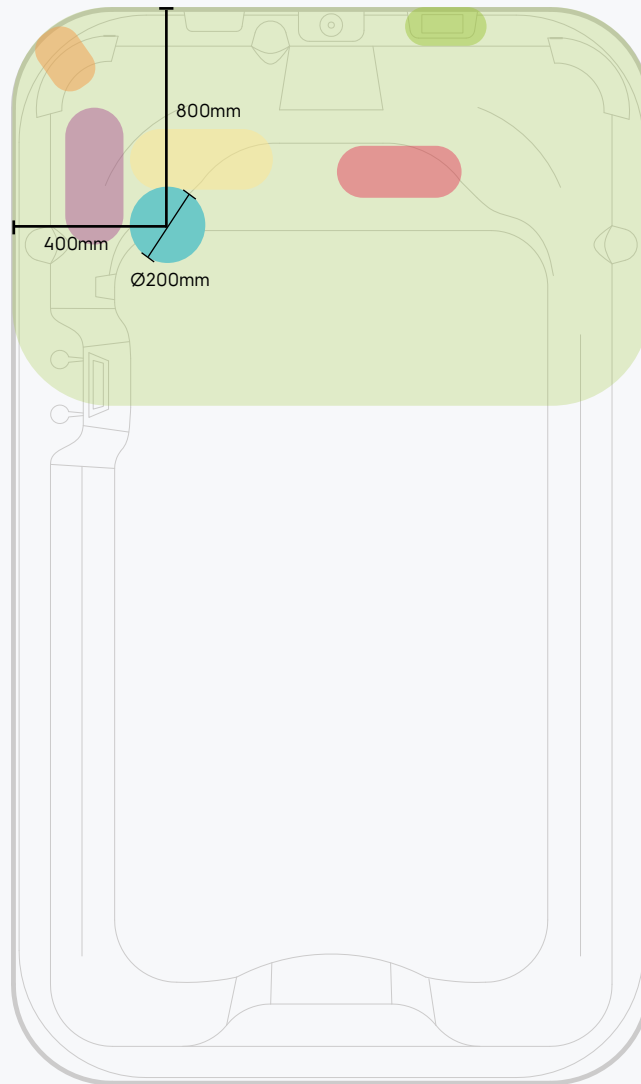

 **DIMENSIONS** 3.81 x 2.26 x 1.31m

SPECIFICATIONS

Dry weight	852 kg
Water capacity.....	5586 litres
Filled weight	6472 kg
SmartFlo™ jet pump(s).....	1 x 2.5 hp
SmartFlo™ circulation pump	1
Electrical requirements	10 amp

8 x 88mm Directional Jets

18 x Perimeter Lights

1 x Light

1 x Power Jet

3 x Suction

4 x 88mm Roto Jets

4 x Vents

3 x Speakers

Illustration shows Fisher Swim™ spa pool model

* Conduit access should be no more than 100mm high above the concrete slab.

Please visit the Spa World website for planning information including:

Property access