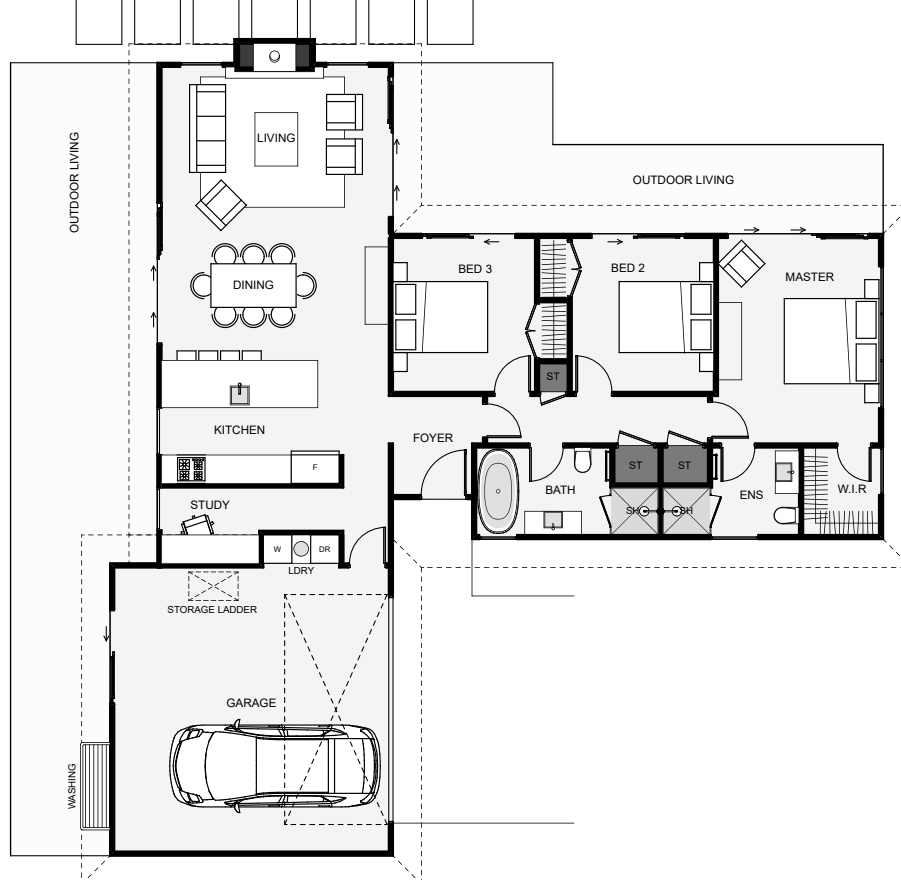

This three bedroom home is designed with a layout that takes advantage of both morning and evening sun with its dual outdoor living. Some nice features of this home are the back to back bathrooms, which keeps plumbing simplified, the bedrooms being positioned in their own wing and an additional study giving you the option of working from home! If you're looking for a three bedroom home with a styled traditional look and a layout that you'll be happy living in, years from now, look no further!

Floor Area: 156m²

 2
  3+
  2
  1
 16.3m 17.3m

Contact us:

Ph: 0800 6 KITSET (0800 654 873)
kaelen@coasttocoasthomes.co.nz
www.coasttocoasthomes.co.nz