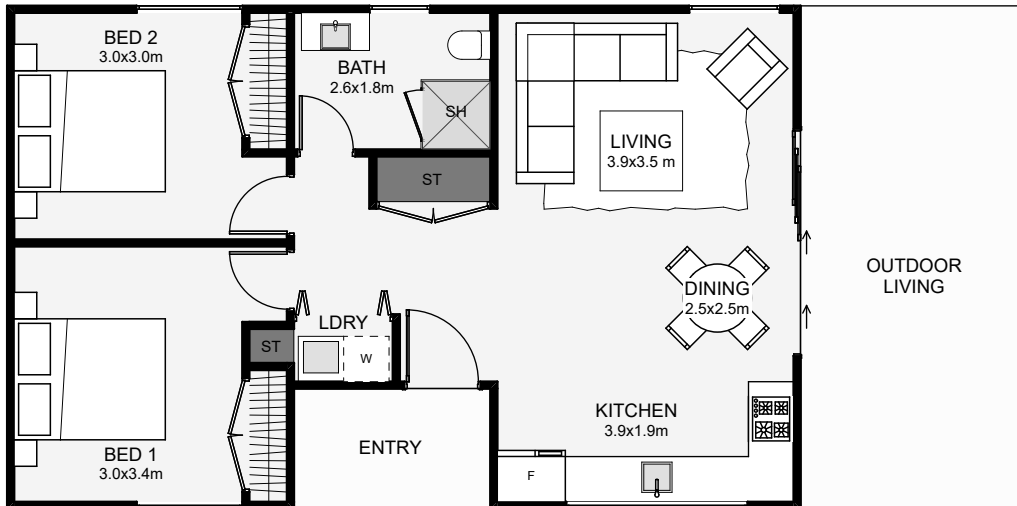

This classic, gable dwelling will look sharp wherever you place it. Inside, the bedrooms and living nearly appear as separate wings. The bathroom, laundry and covered entry void make this happen. Simple and timeless are two words that describe this home well.

Floor Area: 67m²

 2
  4
  2
  1
  10.5m
  6.7m

Contact us:

Ph: 0800 6 KITSET (0800 654 873)
kaelen@coasttocoasthomes.co.nz
www.coasttocoasthomes.co.nz