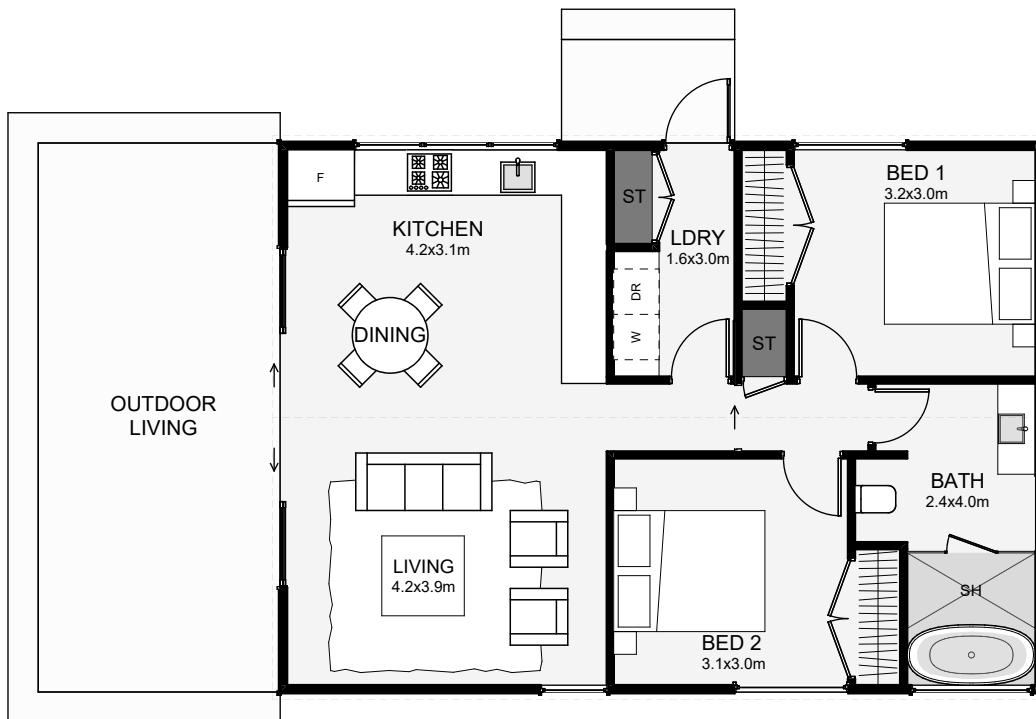

This home designed to maximise a narrow lot; however, wider sites can also benefit. You have the opportunity with this design to link on a garage or carport through the external laundry door. Inside, the bathroom is at the rear of the home, adding privacy and quick access for both bedrooms. If you're someone who likes options but wants to start small, start here!

Floor Area: 73m²

10.1m 7.3m

Contact us:

Ph: 0800 6 KITSET (0800 654 873)
 kaelen@coasttocoasthomes.co.nz
 www.coasttocoasthomes.co.nz