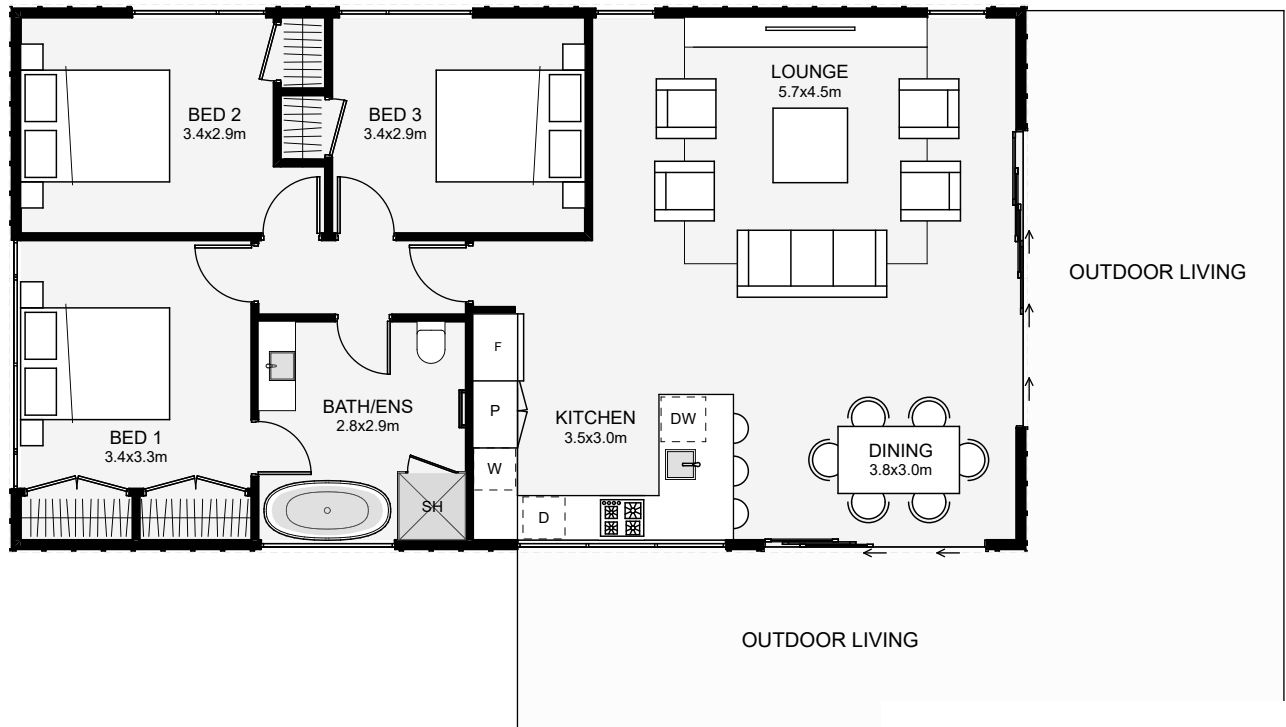

This transportable home is timeless in style with its board and batten exterior and the classic gable roof ends. Inside, there are three bedrooms, a bathroom that doubles as an ensuite, a good sized kitchen and a wide lounge. If you want a transportable home that won't date with time and is big enough to entertain inside, this is it!

Floor Area: 98m<sup>2</sup>

13.6m 7.2m

Contact us:

**Ph:** 0800 6 KITSET (0800 654 873)  
 kaelen@coasttocoasthomes.co.nz  
 www.coasttocoasthomes.co.nz