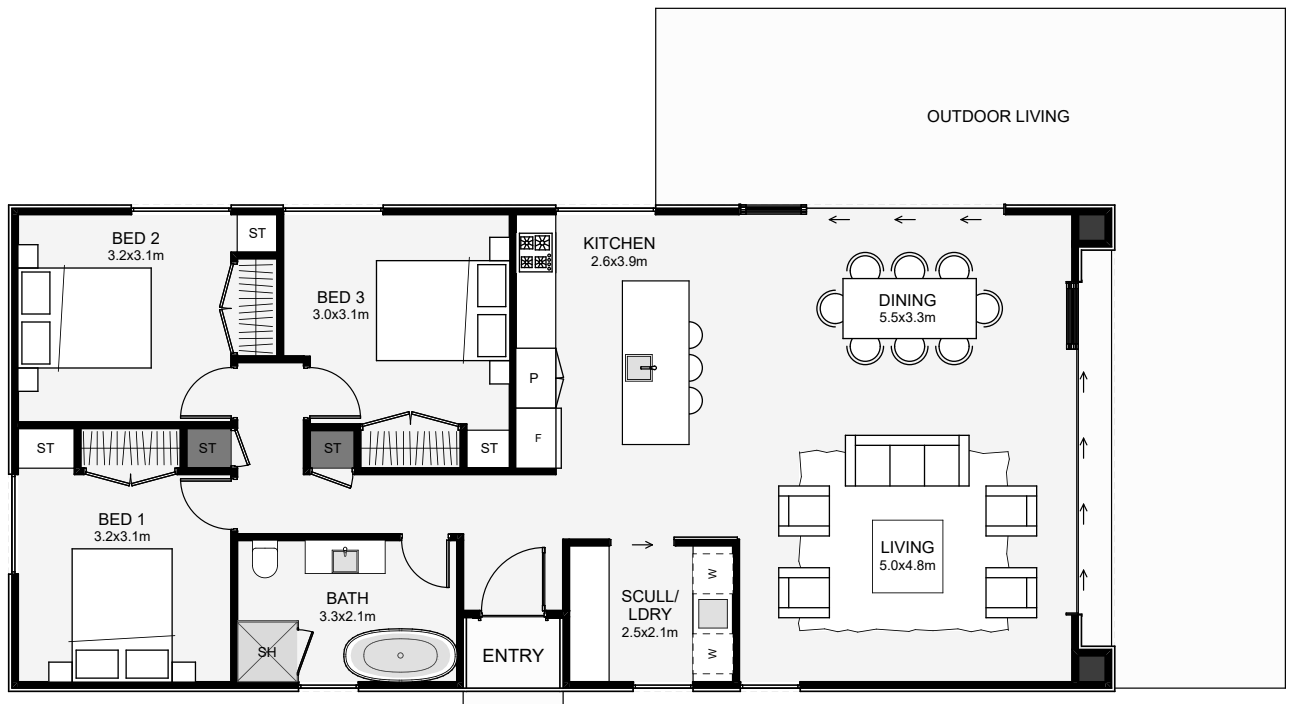

If architecture was in the form of a rectangle, this would be the transportable version! Three bedrooms, a large open living, a bathroom complete with bath and the option of a wrap around deck for all day sun make this a transportable worth checking out! The layout of this home is particularly good for narrow, north-facing sites. If you like modern, this transportable will fit the bill!

Floor Area: 114m²

 0
  3
  1
  1
  16.5m
  7.2m

Contact us:

Ph: 0800 6 KITSET (0800 654 873)
 kaelen@coasttocoasthomes.co.nz
 www.coasttocoasthomes.co.nz