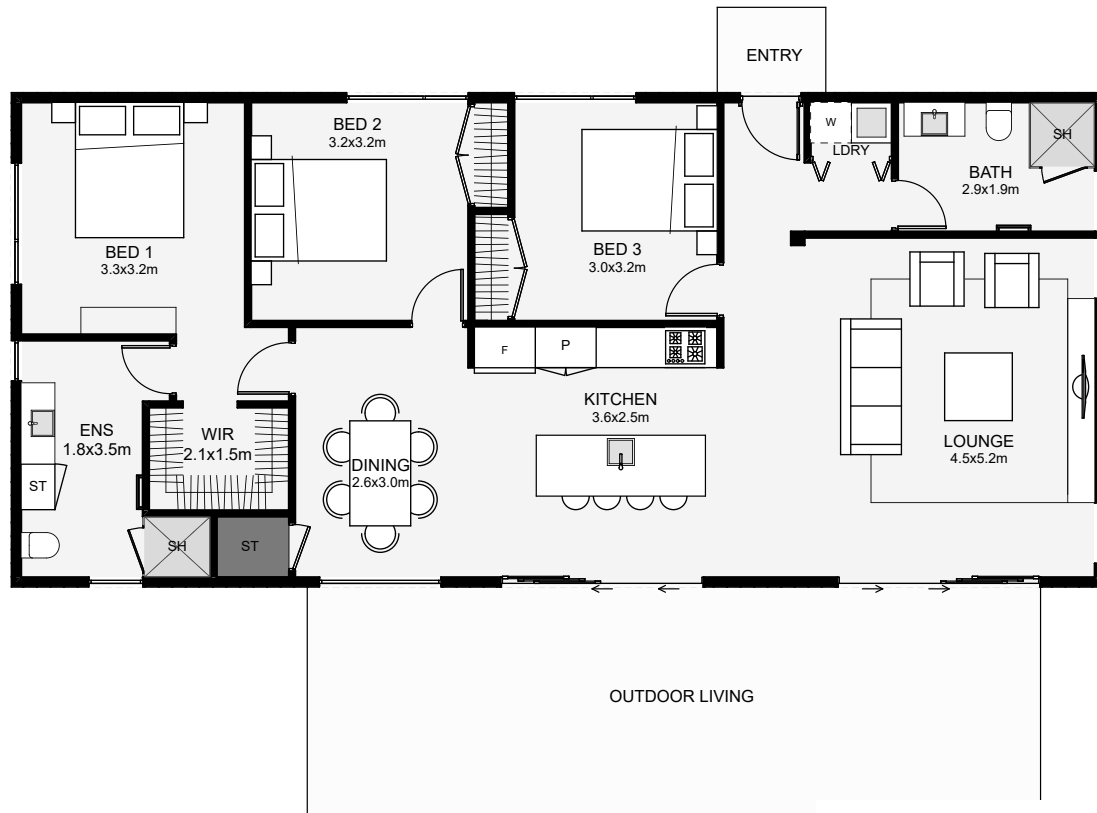

A seamless modern transportable that's truly rectangle in shape and modern in flavour. Optional full-height glazing will help achieve good light inside and views out across your site. Inside, there are three bedrooms, a master with ensuite, and a spaced-out open plan living. If you have a wide site with a view, this transportable will be right at home!

Floor Area: 116m²

 0  3  2  1  16.1m  7.2m

Contact us:

Ph: 0800 6 KITSET (0800 654 873)
kaelen@coasttocoasthomes.co.nz
www.coasttocoasthomes.co.nz