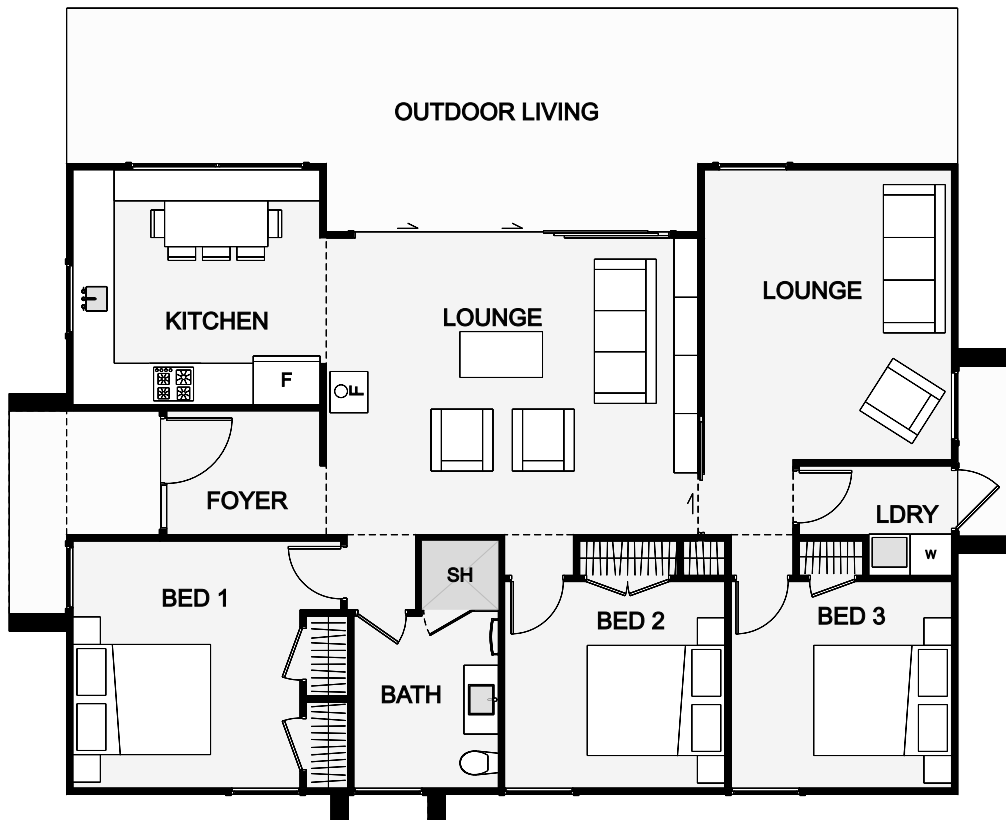

This feature packed design has all the components of a great house in one compact design. The spacious master bedroom provides the added luxury of his and her wardrobes. The kitchen flows out to the living which opens up to a very inviting alfresco area, that is designed to bring the outside in seamlessly, for you to entertain family and friends. When it comes time to kick back and relax, enjoy the peace and quiet of your own separate lounge/media room.

Floor Area: 111m²

0
 3
 1
 2
 12.9m
 9.2m

Contact us:
 P 0800 6 KITSET (0800 654 873)
 E coasttocoastkitsets@gmail.com
 www.coasttocoasthomes.co.nz

COAST TO COAST
 KITSET HOMES