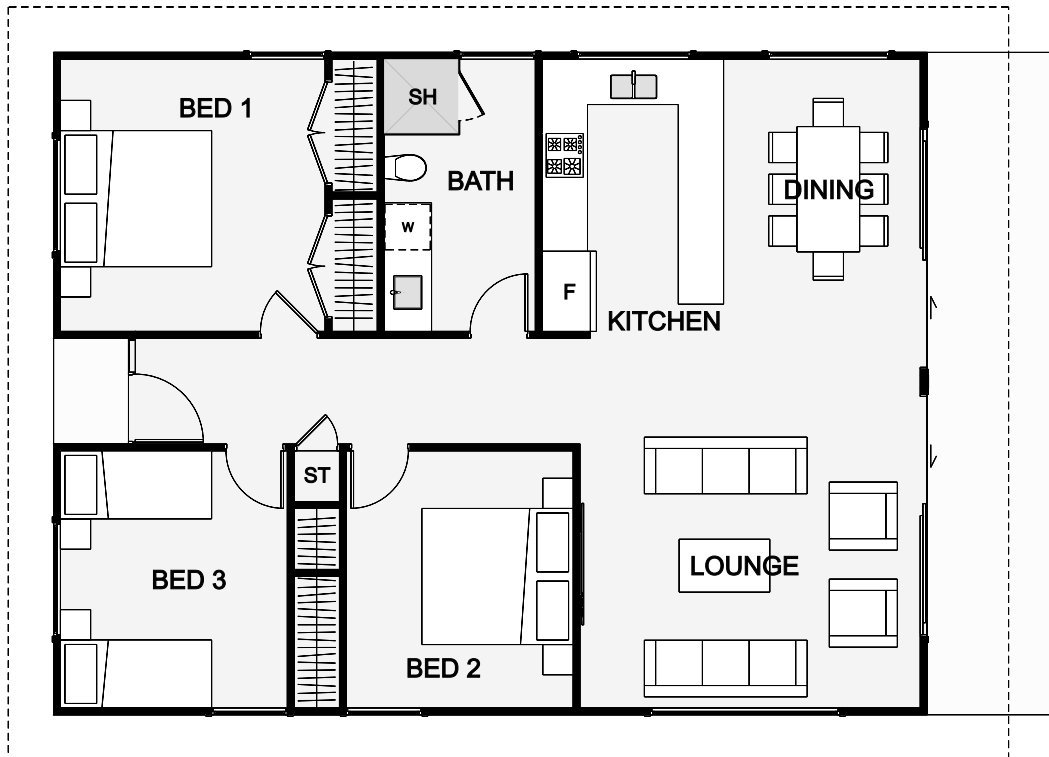

The Birchfield, is sure to impress. This compact yet spacious three bedroom home is a simple yet beautiful design. As you walk in the door you are taken past the three well-proportioned bedrooms and out into the light filled living area with large seamless glazing. The kitchen flows easily into the dining and family spaces providing a stylish hub leading out to the alfresco courtyard. The Birchfield is a home that is sure to delight and inspire.

Floor Area: 99m<sup>2</sup>

0   
 3   
 1   
 1   
 11.4m   
 8.8m

Contact us:

P 0800 6 KITSET (0800 654 873)  
 E coasttocoastkitsets@gmail.com  
 www.coasttocoasthomes.co.nz