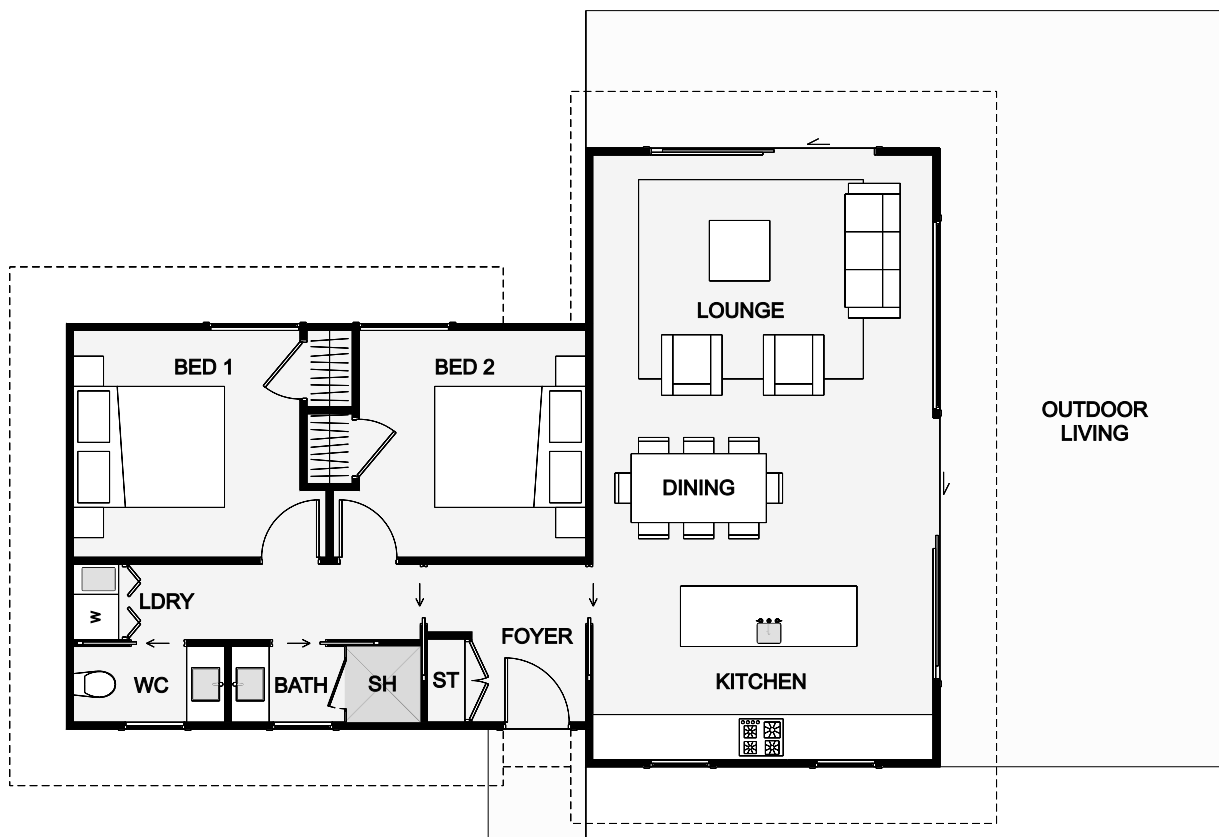

The Whareatea is a pocket rocket that combines style and functionality. Featuring an open plan, kitchen, dining and living, with the kitchen perfectly situated next to the alfresco, making this compact home great for entertaining friends and family, while the two spacious bedrooms make for relaxed comfortable living.

Floor Area: 75m<sup>2</sup>

0   
 2   
 1   
 1   
 11.6m   
 8.2m

Contact us:

P 0800 6 KITSET (0800 654 873)  
 E coasttocoastkitsets@gmail.com  
 www.coasttocoasthomes.co.nz