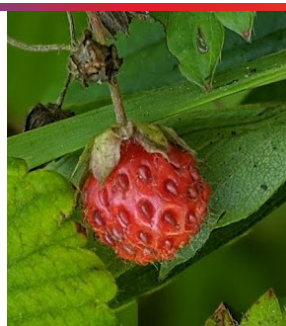

7 *Fragaria virginiana*
Wild strawberry