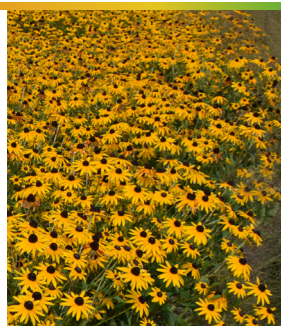

3 *Rudbeckia fulgida*
Black-eyed susan