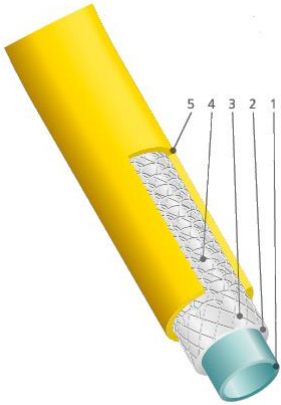

### Garden hose in flexible PVC with food quality for water conduction

Insert in range Duplex, IBOMASTER PLUS is a garden top hose with Double Reinforcement Technology (TDR) with 5 layers, is intended to be use in gardening, water conduction and food contact. With appealing colors this hose is very flexible and has high durability and wear resistance.

#### Distribution of the 5 layers:

1. PVC alimentary layer, crystal light blue.
2. PVC layer flexible, white.
- 3./4. TDR with high resistance polyester yarn, white.
5. PVC layer anti-abrasive, yellow.

| $\varnothing_{int}$<br>(mm) | $\varnothing_{ext}$<br>(mm) | Weight<br>(g/m) | Bursting<br>pressure<br>(bar) | Length<br>(m) | Resistance to traction             |
|-----------------------------|-----------------------------|-----------------|-------------------------------|---------------|------------------------------------|
| 12,5 (1/2")                 | 17,6 ± 0.5                  | 150             | 30                            | 50            |                                    |
| 15 (5/8")                   | 20,5 ± 0.5                  | 190             | 30                            | 15   25   50  | Stress at break: ≥ 5 MPa           |
| 19 (3/4")                   | 25,7 ± 0.5                  | 290             | 26                            | 25   50       | Elongation at break: ≥ 150%        |
| 25 (1")                     | 32,4 ± 0.5                  | 410             | 22                            | 25   50       | Adhesion between layers: ≥ 15 N/cm |
| 30 (1.1/2")                 | 39,3 ± 0.5                  | 620             | 20                            | 25   50       |                                    |