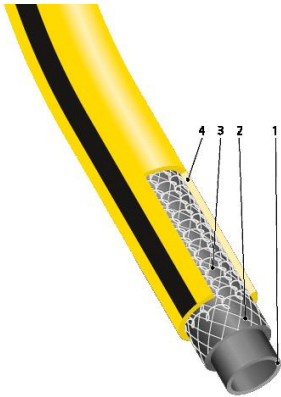

RANGE DUPLEX

PREMIUM

Garden hose in flexible PVC with good flexibility and resistance for water conduction

Insert in range Duplex, PREMIUM is a garden top hose with Double Reinforcement Technology (TDR) with 4 layers, is intended to be use in domestic water conduction and gardening, with excellent strength and good flexibility.

Distribution of the 4 layers:

1. PVC layer flexible and anti-algae, black.
- 2./3. TDR with high resistance polyester yarn, white.
4. PVC layer anti-abrasive, yellow with a black stripe.

Ø _{int} (mm)	Ø _{ext} (mm)	Weight (g/m)	Bursting		Resistance to traction
			pressure (bar)	Length (m)	
12,5 (1/2")	17,0 ± 0.5	130	22	25 50	Stress at break: ≥ 5 MPa Elongation at break: ≥ 150% Adhesion between layers: ≥ 15 N/cm
15 (5/8")	19,8 ± 0.5	160	20	15 25 50	
19 (3/4")	24,5 ± 0.5	230	18	25 50	
25 (1")	31,6 ± 0.5	360	18	25 50	

Other characteristics

Material: Flexible poly (vinyl chloride), phthalate free plasticizers, to which the remaining additives have been added to help in production. The material used does not contain lead, cadmium and barium.

Marking: The hose is marked every 1 m/1.5 m with the following:

Ibotec Duplex PREMIUM Øxx + Ibotec traceability code

Characteristics of Duplex range

Options

Characteristics of PREMIUM

Intensively used for water transport at pressures up to 7,3/6 bar at +23 °C and up to 4,7/3,9 bar at +55 °C, for general and domestic use, in gardening with a recommended temperature of -10°C/+60°C.