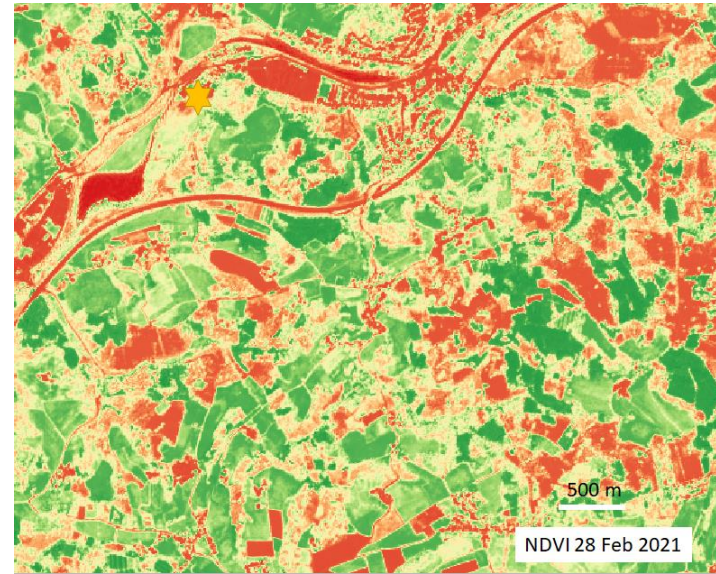

The tree details screen features a top image of a young evergreen oak sapling. Below the image is a back arrow icon and the tree ID '#076 127 63'. The tree name 'Evergreen oak' is displayed in bold. The 'Your tree' section includes 'Planted yourself', a 'Zoom in on picture' link, and the species 'Quercus ilex'. The 'Planted' section shows the date '01.07.2020' and the event 'International Forrest Day'. The 'Location' section provides the coordinates 'Lat: 41° 23' 24.7380" N' and 'Long: 2° 10' 11.71"E', along with a 'Show on map' link. The bottom navigation bar is identical to the overview screen.

Identificación masiva (drones)

Aplicación de imágenes de satélite

- Provide regular (2 / year?) images of planted sites
- Show a difference between before and after planting
- Show seasonality of plots
- Track health of trees
- Monitoring of tree stands rather than individual trees

Ejemplo Sentinel-2 over site (Alemania)

10m resolution images

False Colour Composite

Dark Red : Healthy
vegetation

- Forest affected by bark beetle
- Evergreen trees (dark red)
healthy
- Dead trees (brown/grey)
- Track health of trees
- Monitoring of tree stands rather
than individual trees

Vegetation Index

Vegetation Index Difference

Green: Healthy vegetation
Red : Little or dead vegetation

- Time series images to track health
- Vegetation index highlights change
- Difference in vegetation index
1 year