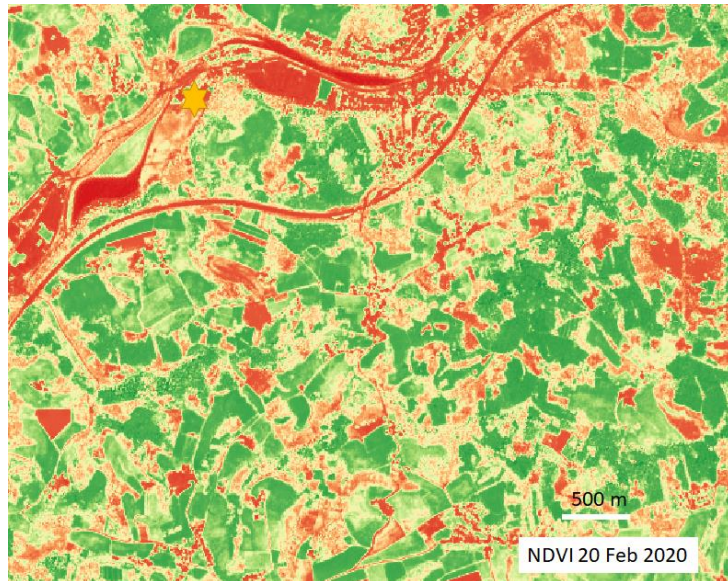

The tree details screen features a top image of a young evergreen oak sapling. Below the image is a back arrow icon and the tree ID '#076 127 63'. The tree name 'Evergreen oak' is displayed in bold. The 'Your tree' section includes 'Planted yourself', a 'Zoom in on picture' link, and the species 'Quercus ilex'. The 'Planted' section shows the date '01.07.2020' and the event 'International Forrest Day'. The 'Location' section provides the coordinates 'Lat: 41° 23' 24.7380" N' and 'Long: 2° 10' 11.71"E', along with a 'Show on map' link. The bottom navigation bar is identical to the overview screen.

Identificación masiva (drones)

Aplicación de imágenes de satélite

- Provide regular (2 / year?) images of planted sites
- Show a difference between before and after planting
- Show seasonality of plots
- Track health of trees
- Monitoring of tree stands rather than individual trees

Ejemplo Sentinel-2 over site (Alemania)

10m resolution images

False Colour Composite

Dark Red : Healthy
vegetation

- Forest affected by bark beetle
- Evergreen trees (dark red)
healthy
- Dead trees (brown/grey)
- Track health of trees
- Monitoring of tree stands rather
than individual trees

Vegetation Index

Vegetation Index Difference

Green: Healthy vegetation
Red : Little or dead vegetation

- Time series images to track health
- Vegetation index highlights change
- Difference in vegetation index
1 year