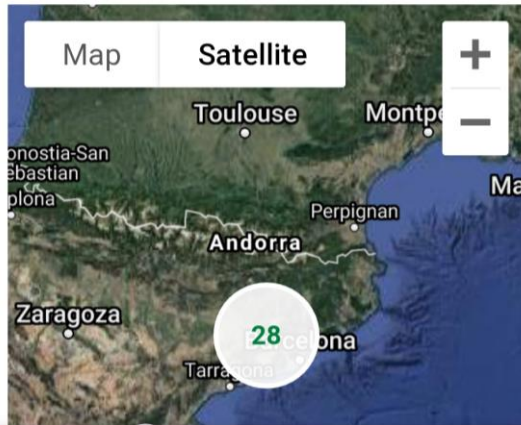

My overview

You've got

70 trees 

Together we've planted

31643 trees 

My trees

[See all trees](#)

 Dashboard  Tag a tree  Trees  Adopt trees

The tree details screen features a top image of a young evergreen oak sapling. Below the image is a back arrow icon and the tree ID '#076 127 63'. The tree name 'Evergreen oak' is displayed in bold. The 'Your tree' section includes 'Planted yourself', a 'Zoom in on picture' link, and the species 'Quercus ilex'. The 'Planted' section shows the date '01.07.2020' and the event 'International Forrest Day'. The 'Location' section provides the coordinates 'Lat: 41° 23' 24.7380" N' and 'Long: 2° 10' 11.71"E', along with a 'Show on map' link. The bottom navigation bar is identical to the overview screen.