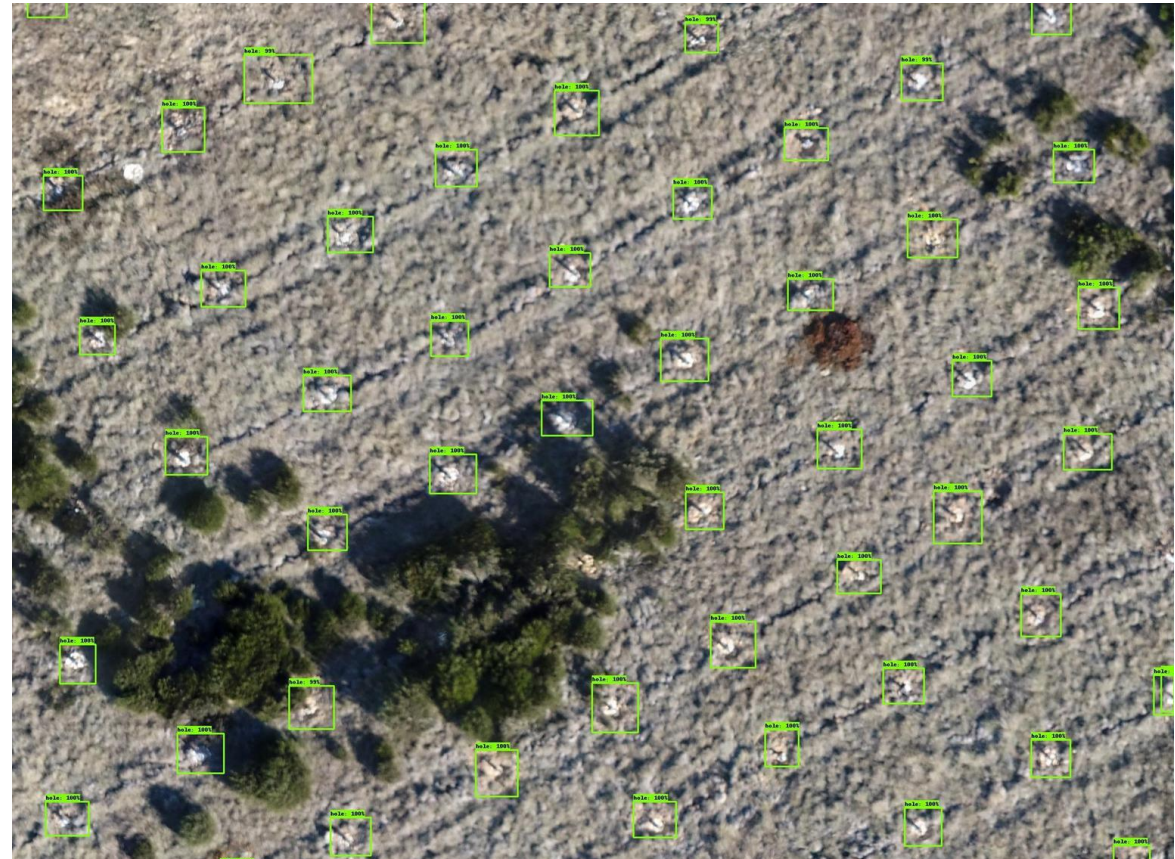

The tree details screen features a top image of a young evergreen oak sapling. Below the image is a back arrow icon and the tree ID '#076 127 63'. The tree name 'Evergreen oak' is displayed in bold. The 'Your tree' section includes 'Planted yourself', a 'Zoom in on picture' link, and the species 'Quercus ilex'. The 'Planted' section shows the date '01.07.2020' and the event 'International Forrest Day'. The 'Location' section provides the coordinates 'Lat: 41° 23' 24.7380" N' and 'Long: 2° 10' 11.71"E', along with a 'Show on map' link. The bottom navigation bar is identical to the overview screen.

Identificación masiva (drones)

Aplicación de imágenes de satélite

- Provide regular (2 / year?) images of planted sites
- Show a difference between before and after planting
- Show seasonality of plots
- Track health of trees
- Monitoring of tree stands rather than individual trees

Ejemplo Sentinel-2 over site (Alemania)

10m resolution images

False Colour Composite

Dark Red : Healthy
vegetation

- Forest affected by bark beetle
- Evergreen trees (dark red)
healthy
- Dead trees (brown/grey)
- Track health of trees
- Monitoring of tree stands rather
than individual trees