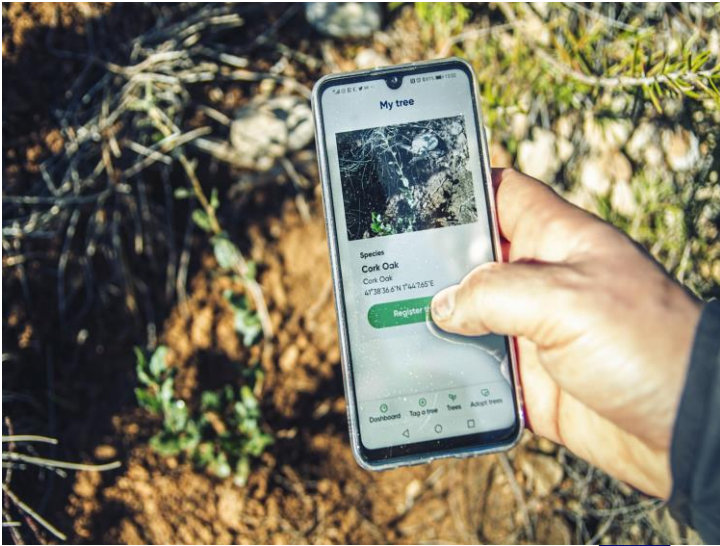

The tree details screen features a top image of a young evergreen oak sapling. Below the image is a back arrow icon and the tree ID '#076 127 63'. The tree name 'Evergreen oak' is displayed in bold. The 'Your tree' section includes 'Planted yourself', a 'Zoom in on picture' link, and the species 'Quercus ilex'. The 'Planted' section shows the date '01.07.2020' and the event 'International Forrest Day'. The 'Location' section provides the coordinates 'Lat: 41° 23' 24.7380" N' and 'Long: 2° 10' 11.71"E', along with a 'Show on map' link. The bottom navigation bar is identical to the overview screen.