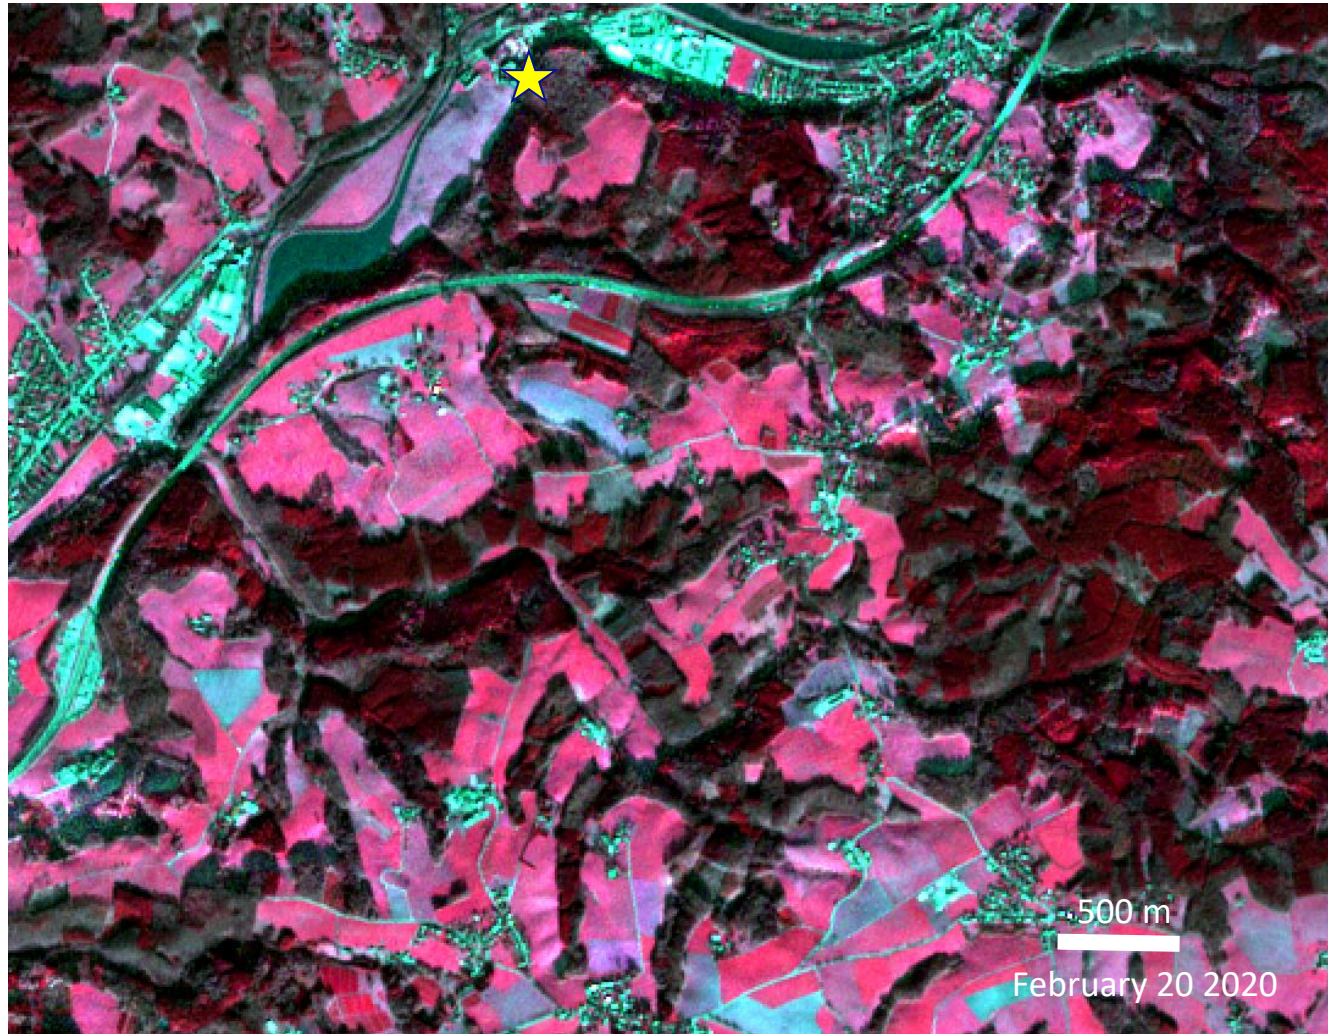

The tree details screen features a top image of a young evergreen oak sapling. Below the image is a back arrow icon and the tree ID '#076 127 63'. The tree name 'Evergreen oak' is displayed in bold. The 'Your tree' section includes 'Planted yourself', a 'Zoom in on picture' link, and the species 'Quercus ilex'. The 'Planted' section shows the date '01.07.2020' and the event 'International Forrest Day'. The 'Location' section provides the coordinates 'Lat: 41° 23' 24.7380" N' and 'Long: 2° 10' 11.71"E', along with a 'Show on map' link. The bottom navigation bar is identical to the overview screen.

Identificación masiva (drones)

Aplicación de imágenes de satélite

- Provide regular (2 / year?) images of planted sites
- Show a difference between before and after planting
- Show seasonality of plots
- Track health of trees
- Monitoring of tree stands rather than individual trees

Ejemplo Sentinel-2 over site (Alemania)

10m resolution images

False Colour Composite

Dark Red : Healthy
vegetation

- Forest affected by bark beetle
- Evergreen trees (dark red)
healthy
- Dead trees (brown/grey)
- Track health of trees
- Monitoring of tree stands rather
than individual trees