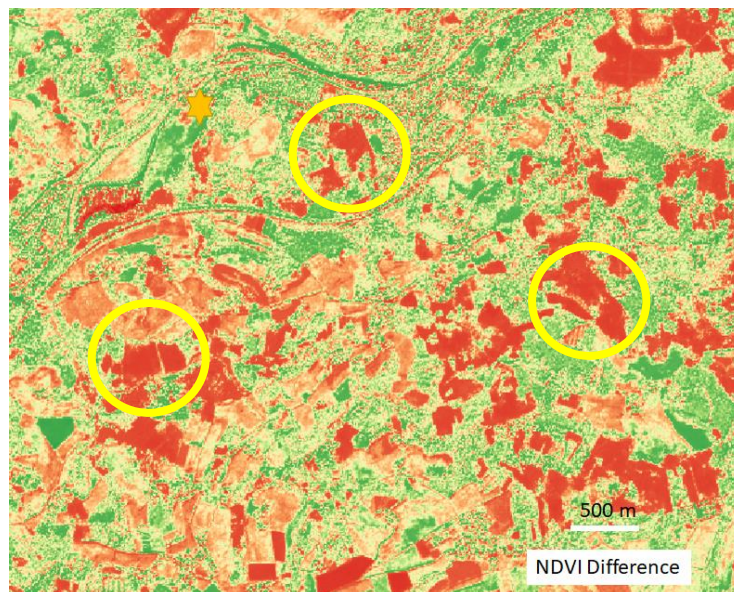

The tree details screen features a top image of a young evergreen oak sapling. Below the image is a back arrow icon and the tree ID '#076 127 63'. The tree name 'Evergreen oak' is displayed in bold. The 'Your tree' section includes 'Planted yourself', a 'Zoom in on picture' link, and the species 'Quercus ilex'. The 'Planted' section shows the date '01.07.2020' and the event 'International Forrest Day'. The 'Location' section provides the coordinates 'Lat: 41° 23' 24.7380" N' and 'Long: 2° 10' 11.71"E', along with a 'Show on map' link. The bottom navigation bar is identical to the overview screen.

Identificación masiva (drones)

Aplicación de imágenes de satélite

- Provide regular (2 / year?) images of planted sites
- Show a difference between before and after planting
- Show seasonality of plots
- Track health of trees
- Monitoring of tree stands rather than individual trees

Ejemplo Sentinel-2 over site (Alemania)

10m resolution images

False Colour Composite

Dark Red : Healthy
vegetation

- Forest affected by bark beetle
- Evergreen trees (dark red)
healthy
- Dead trees (brown/grey)
- Track health of trees
- Monitoring of tree stands rather
than individual trees

Vegetation Index

Vegetation Index Difference

Green: Healthy vegetation
Red : Little or dead vegetation

- Time series images to track health
- Vegetation index highlights change
- Difference in vegetation index
1 year