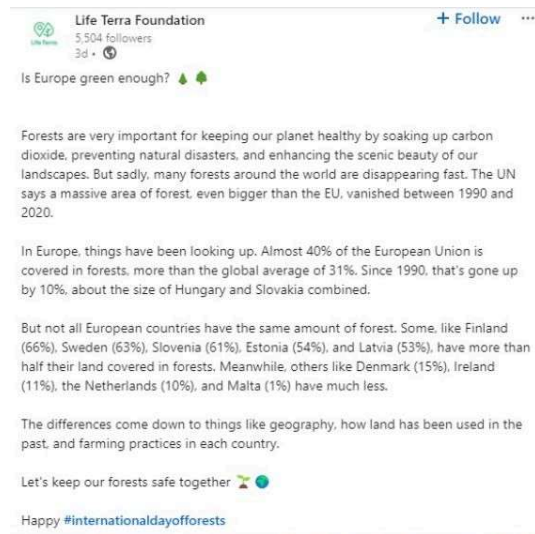

Life Terra
@LIFETerraEurope

We welcomed Adyen's Madrid team in Quijorna for our 1st joined planting event this season

We planted 241 🌱 (over 10 different species) and witnessed the growth of the trees we planted together last year

We're excited to welcome the other teams to the field the coming weeks!