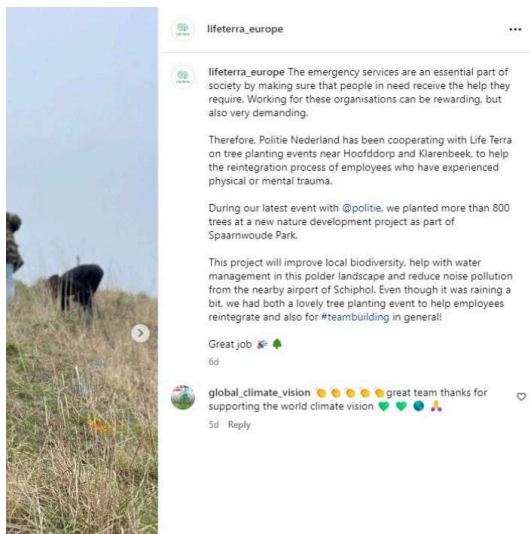

Life Terra
@LIFETerraEurope

We welcomed Adyen's Madrid team in Quijorna for our 1st joined planting event this season

We planted 241 🌱 (over 10 different species) and witnessed the growth of the trees we planted together last year

We're excited to welcome the other teams to the field the coming weeks!