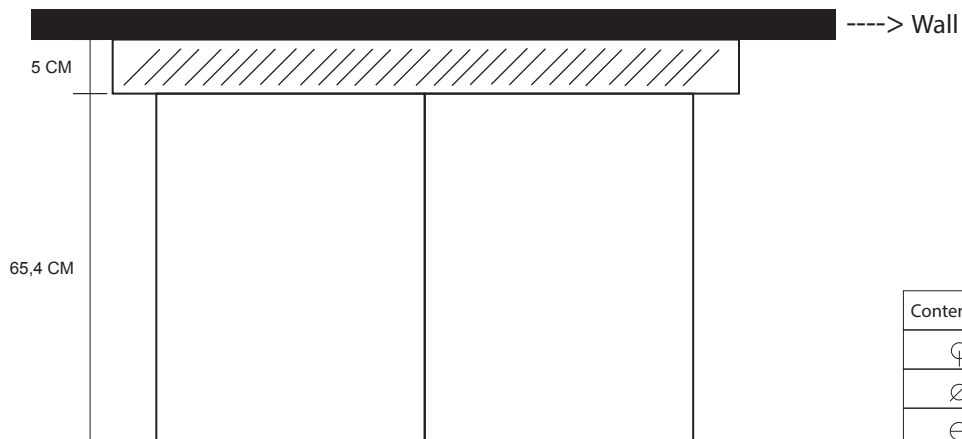

Front view

Top view

Contents:	
⊕	Water tap
⊘	Power socket
⊖	Drain
---	Wooden beam
▨	Wooden beam

Front view

Top view

Contents:	
⊕	Water tap
∅	Power socket
⊖	Drain