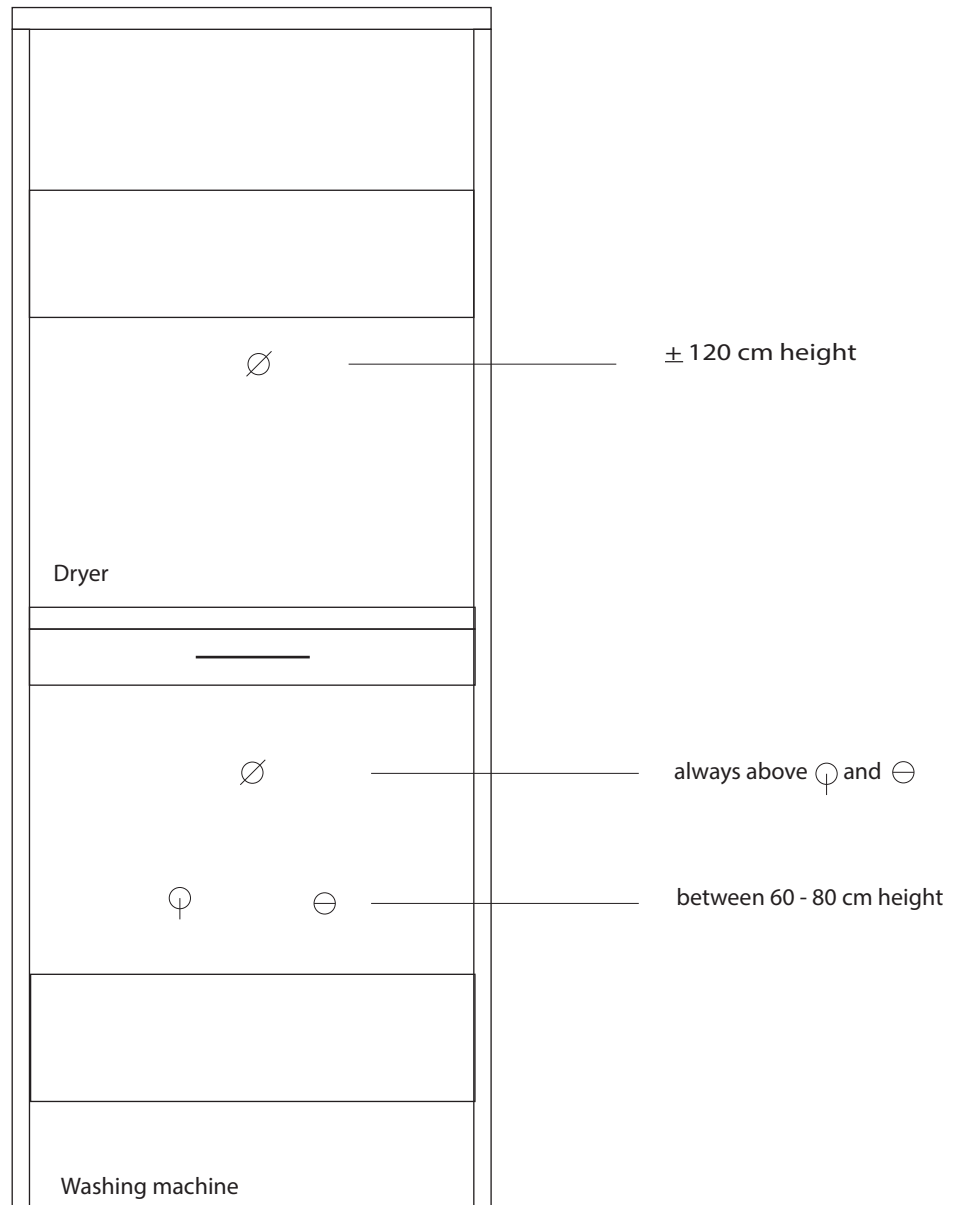

*Front view*

Legend:	
⊕	Water tap
Ø	Power socket
⊖	Drain