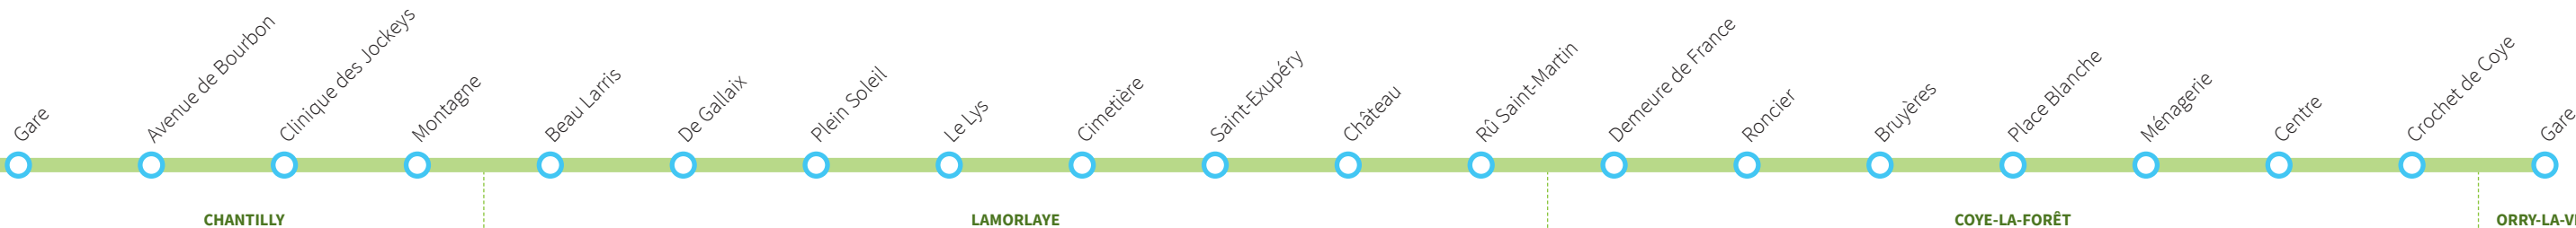

● CHANTILLY

● LAMORLAYE

● COYE-LA-FORÊT

● ORRY-LA-VILLE

Circule toute l'année  
accessible à tout public

Orry-la-Ville

| DU LUNDI AU VENDREDI<br>PÉRIODE SCOLAIRE |                      |       |       |       |       |       |       |       |       |       |       |       |       |       |       |       |       |       |       |       | DU LUNDI AU VENDREDI<br>VACANCES SCOLAIRES |       |       |       |       |       |       |       |       |       |       |       |       |       |       |       |       |       |       |       |       |       |
|--|----------------------|-------|-------|-------|-------|-------|-------|-------|-------|-------|-------|-------|-------|-------|-------|-------|-------|-------|-------|-------|--|-------|-------|-------|-------|-------|-------|-------|-------|-------|-------|-------|-------|-------|-------|-------|-------|-------|-------|-------|-------|-------|
| Code course                              | 20554                | 23655 | 20567 | 22395 | 20599 | 20600 | 20569 | 20556 | 20557 | 23428 | 23429 | 23430 | 20561 | 22211 | 22212 | 23616 | 23560 | 22257 | 20593 | 20595 | 23775                                      | 24108 | 23776 | 20568 | 23777 | 23778 | 23779 | 23780 | 23781 | 23782 | 23783 | 23784 | 20562 | 20563 | 20571 | 20579 | 20591 | 20592 | 23785 | 23786 | 23787 |       |
| <b>Notes</b>                             |                      |       |       |       |       |       |       |       |       |       |       |       |       |       |       |       |       |       |       |       |  |       |       |       |       |       |       |       |       |       |       |       |       |       |       |       |       |       |       |       |       |       |
| <b>CHANTILLY</b>                         | Gare                 | 06:12 | 06:45 | 06:58 | 07:43 | 07:58 | 08:17 | 08:59 | 09:58 | 10:25 | 12:17 | 13:30 | 14:12 | 15:35 | 16:40 | 17:41 | 18:25 | 18:40 | 19:14 | 19:41 | 06:12                                      | 06:45 | 06:58 | 07:18 | 07:43 | 07:58 | 08:17 | 08:59 | 09:58 | 10:25 | 12:17 | 13:30 | 14:15 | 15:35 | 16:40 | 17:41 | 17:55 | 18:25 | 18:40 | 19:14 | 19:41 |       |
|  | Avenue de Bourbon    | -     | -     | -     | -     | -     | -     | -     | -     | -     | -     | -     | -     | 15:38 | 16:43 | 17:44 | -     | -     | -     | -     | 06:16                                      | 06:49 | 07:01 | 07:22 | 07:47 | 08:02 | 08:21 | 09:03 | 09:59 | 10:29 | 12:21 | 13:34 | 14:19 | 15:43 | 16:48 | 17:49 | 17:59 | 18:29 | 18:43 | 19:17 | 19:44 |       |
|  | Clinique des Jockeys | 06:16 | 06:49 | 07:01 | 07:47 | 08:02 | 08:21 | 09:03 | 09:59 | 10:29 | 12:21 | 13:34 | 14:15 | 15:43 | 16:48 | 17:49 | 18:29 | 18:43 | 19:17 | 19:44 | 06:16                                      | 06:49 | 07:01 | 07:22 | 07:47 | 08:02 | 08:21 | 09:03 | 09:59 | 10:29 | 12:21 | 13:34 | 14:19 | 15:43 | 16:48 | 17:49 | 17:59 | 18:29 | 18:43 | 19:17 | 19:44 |       |
|  | Montagne             | 06:20 | 06:52 | 07:05 | 07:20 | 07:51 | 08:06 | 08:25 | 09:06 | 10:05 | 10:32 | 12:25 | 13:38 | 14:19 | 15:47 | 16:52 | 17:54 | 18:33 | 18:47 | 19:21 | 19:47                                      | 06:20 | 06:53 | 07:05 | 07:26 | 07:51 | 08:06 | 08:25 | 09:06 | 10:05 | 10:32 | 12:25 | 13:38 | 14:23 | 15:47 | 16:52 | 17:53 | 18:03 | 18:33 | 18:47 | 19:21 | 19:47 |
|  | Beau Larris          | 06:21 | 06:54 | 07:06 | 07:21 | 07:52 | 08:07 | 08:26 | 09:07 | 10:06 | 10:33 | 12:26 | 13:39 | 14:20 | 15:48 | 16:53 | 17:55 | 18:34 | 18:48 | 19:22 | 19:48                                      | 06:21 | 06:54 | 07:06 | 07:27 | 07:52 | 08:07 | 08:26 | 09:07 | 10:06 | 10:33 | 12:26 | 13:39 | 14:24 | 15:48 | 16:53 | 17:54 | 18:04 | 18:34 | 18:48 | 19:22 | 19:48 |
|  | De Gallaix           | 06:22 | 06:55 | 07:07 | 07:22 | 07:53 | 08:08 | 08:27 | 09:08 | 10:07 | 10:34 | 12:27 | 13:40 | 14:21 | 15:49 | 16:54 | 17:56 | 18:35 | 18:49 | 19:23 | 19:49                                      | 06:22 | 06:55 | 07:07 | 07:28 | 07:53 | 08:08 | 08:27 | 09:08 | 10:07 | 10:34 | 12:27 | 13:40 | 14:25 | 15:49 | 16:54 | 17:55 | 18:05 | 18:35 | 18:49 | 19:23 | 19:49 |
|  | Plein Soleil         | 06:23 | 06:56 | 07:08 | 07:23 | 07:54 | 08:09 | 08:28 | 09:09 | 10:08 | 10:35 | 12:28 | 13:41 | 14:22 | 15:50 | 16:55 | 17:57 | 18:36 | 18:50 | 19:24 | 19:50                                      | 06:23 | 06:56 | 07:08 | 07:29 | 07:54 | 08:09 | 08:28 | 09:09 | 10:08 | 10:35 | 12:28 | 13:41 | 14:26 | 15:50 | 16:55 | 17:56 | 18:06 | 18:36 | 18:50 | 19:24 | 19:50 |
|  | Le Lys               | 06:24 | 06:57 | 07:09 | 07:24 | 07:55 | 08:10 | 08:29 | 09:10 | 10:09 | 10:36 | 12:29 | 13:42 | 14:23 | 15:51 | 16:56 | 17:59 | 18:37 | 18:51 | 19:25 | 19:51                                      | 06:24 | 06:57 | 07:09 | 07:30 | 07:55 | 08:10 | 08:29 | 09:10 | 10:09 | 10:36 | 12:29 | 13:42 | 14:27 | 15:51 | 16:56 | 17:57 | 18:07 | 18:37 | 18:51 | 19:25 | 19:51 |
|  | Cimetière            | 06:25 | 06:58 | 07:10 | 07:25 | 07:56 | 08:11 | 08:30 | 09:11 | 10:10 | 10:37 | 12:30 | 13:43 | 14:24 | 15:52 | 16:57 | 18:00 | 18:38 | 18:52 | 19:26 | 19:52                                      | 06:25 | 06:58 | 07:10 | 07:31 | 07:56 | 08:11 | 08:30 | 09:11 | 10:10 | 10:37 | 12:30 | 13:43 | 14:28 | 15:52 | 16:57 | 17:58 | 18:08 | 18:38 | 18:52 | 19:26 | 19:52 |
|  | Saint-Exupéry        | 06:28 | 07:01 | 07:13 | 07:28 | 07:58 | 08:14 | 08:33 | 09:13 | 10:13 | 10:40 | 12:33 | 13:45 | 14:27 | 15:55 | 17:00 | 18:02 | 18:40 | 18:55 | 19:29 | 19:54                                      | 06:28 | 07:01 | 07:13 | 07:34 | 07:58 | 08:14 | 08:33 | 09:13 | 10:13 | 10:40 | 12:33 | 13:45 | 14:31 | 15:55 | 17:00 | 18:01 | 18:11 | 18:40 | 18:55 | 19:29 | 19:54 |
|  | Château              | 06:29 | 07:02 | 07:14 | 07:29 | 08:00 | 08:15 | 08:34 | 09:15 | 10:14 | 10:41 | 12:34 | 13:46 | 14:28 | 15:56 | 17:01 | 18:04 | 18:41 | 18:56 | 19:30 | 19:55                                      | 06:29 | 07:02 | 07:14 | 07:35 | 08:00 | 08:15 | 08:34 | 09:15 | 10:14 | 10:41 | 12:34 | 13:46 | 14:32 | 15:56 | 17:01 | 18:02 | 18:12 | 18:41 | 18:56 | 19:30 | 19:55 |
|  | Rû Saint-Martin      | 06:30 | 07:03 | 07:15 | 07:30 | 08:01 | 08:16 | 08:35 | 09:16 | 10:15 | 10:42 | 12:35 | 13:47 | 14:29 | 15:57 | 17:02 | 18:05 | 18:44 | 18:58 | 19:31 | 19:56                                      | 06:30 | 07:03 | 07:15 | 07:36 | 08:01 | 08:16 | 08:35 | 09:16 | 10:15 | 10:42 | 12:35 | 13:47 | 14:33 | 15:57 | 17:02 | 18:03 | 18:13 | 18:44 | 18:58 | 19:31 | 19:56 |
|  | Demeure de France    | 06:33 | 07:06 | 07:18 | 07:33 | 08:05 | 08:19 | 08:38 | 09:19 | 10:18 | 10:45 | 12:38 | 13:50 | 14:32 | 16:00 | 17:05 | 18:08 | 18:45 | 19:00 | 19:34 | 19:59                                      | 06:33 | 07:06 | 07:18 | 07:39 | 08:05 | 08:19 | 08:38 | 09:19 | 10:18 | 10:45 | 12:38 | 13:50 | 14:36 | 16:00 | 17:05 | 18:06 | 18:16 | 18:45 | 19:00 | 19:34 | 19:59 |
|  | Roncier              | 06:35 | 07:08 | 07:21 | 07:34 | 08:07 | 08:22 | 08:41 | 09:22 | 10:21 | 10:47 | 12:40 | 13:52 | 14:34 | 16:02 | 17:08 | 18:10 | 18:47 | 19:02 | 19:36 | 20:00                                      | 06:35 | 07:08 | 07:21 | 07:42 | 08:07 | 08:22 | 08:41 | 09:22 | 10:21 | 10:47 | 12:40 | 13:52 | 14:39 | 16:03 | 17:08 | 18:09 | 18:19 | 18:47 | 19:02 | 19:36 | 20:00 |
|  | Bruyères             | 06:36 | 07:09 | 07:22 | 07:36 | 08:08 | 08:23 | 08:42 | 09:23 | 10:22 | 10:49 | 12:41 | 13:53 | 14:35 | 16:03 | 17:09 | 18:11 | 18:48 | 19:03 | 19:37 | 20:01                                      | 06:36 | 07:09 | 07:22 | 07:43 | 08:08 | 08:23 | 08:42 | 09:23 | 10:22 | 10:49 | 12:41 | 13:53 | 14:40 | 16:04 | 17:09 | 18:10 | 18:20 | 18:48 | 19:03 | 19:37 | 20:01 |
|  | Ménagerie            | 06:37 | 07:10 | 07:23 | 07:37 | 08:09 | 08:24 | 08:43 | 09:24 | 10:23 | 10:50 | 12:42 | 13:54 | 14:36 | 16:04 | 17:10 | 18:12 | 18:49 | 19:04 | 19:38 | 20:02                                      | 06:37 | 07:10 | 07:23 | 07:44 | 08:09 | 08:24 | 08:43 | 09:24 | 10:23 | 10:50 | 12:42 | 13:54 | 14:41 | 16:05 | 17:10 | 18:11 | 18:21 | 18:49 | 19:04 | 19:38 | 20:02 |
|  | Centre               | -     | -     | -     | -     | -     | -     | -     | -     | -     | -     | -     | -     | -     | 16:06 | 17:12 | 18:14 | -     | -     | -     | -  | -     | -     | -     | -     | -     | -     | -     | -     | -     | -     | -     | -     | -     | -     | -     | -     | -     | -     | -     |       |       |
|  | Crochet de Coye      | 06:38 | 07:11 | 07:24 | 07:38 | 08:10 | 08:25 | 08:44 | 09:25 | 10:24 | 10:51 | 12:43 | 13:55 | 14:37 | 16:13 | 17:18 | 18:21 | 18:50 | 19:05 | 19:39 | 20:03                                      | 06:38 | 07:11 | 07:24 | 07:45 | 08:10 | 08:25 | 08:44 | 09:25 | 10:24 | 10:51 | 12:43 | 13:55 | 14:42 | 16:06 | 17:11 | 18:12 | 18:22 | 18:50 | 19:05 | 19:39 | 20:03 |
|  | Gare                 | 06:40 | 07:13 | 07:26 | 07:40 | 08:12 | 08:27 | 08:46 | 09:27 | 10:26 | 10:53 | 12:45 | 13:57 | 14:39 | 16:14 | 17:19 | 18:22 | 18:52 | 19:07 | 19:41 | 20:05                                      | 06:40 | 07:13 | 07:26 | 07:47 | 08:12 | 08:27 | 08:46 | 09:27 | 10:26 | 10:53 | 12:45 | 13:57 | 14:44 | 16:08 | 17:13 | 18:14 | 18:24 | 18:52 | 19:07 | 19:41 | 20:05 |
| <b>ORRY-LA-VILLE</b>                     | Gare                 | 06:40 | 07:13 | 07:26 | 07:40 | 08:12 | 08:27 | 08:46 | 09:27 | 10:26 | 10:53 | 12:45 | 13:57 | 14:39 | 16:14 | 17:19 | 18:22 | 18:52 | 19:07 | 19:41 | 20:05                                      | 06:40 | 07:13 | 07:26 | 07:47 | 08:12 | 08:27 | 08:46 | 09:27 | 10:26 | 10:53 | 12:45 | 13:57 | 14:44 | 16:08 | 17:13 | 18:14 | 18:24 | 18:52 | 19:07 | 19:41 | 20:05 |