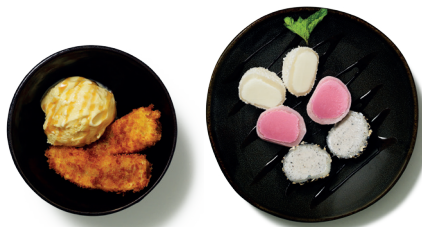

wagamama

desserts

17 | **banana katsu** 75 kr
pankofriterad banan med salt karamellglass,
ingefära och kolasås
banana in panko breadcrumbs with a scoop of salted
caramel ice cream

13 | **sweet onigiri** 55 kr
friterade bollar av japanskt ris rullade i rostad
kokos, serveras med passionsfrukt sås
balls of sticky rice rolled in dry coconut and deep-fried.
served with a passion fruit sauce

14 | **passion fruit cheesecake** 69 kr

15 | **white chocolate and
ginger cheesecake** 69 kr

16 | **chocolate fudge cake** 69 kr

ice cream

12 | **mochi balls** 55 kr
små glassbollar inlindade i en söt rispasta,
serveras med sås
little balls of ice cream wrapped in a layer of
sticky rice, served with sauce