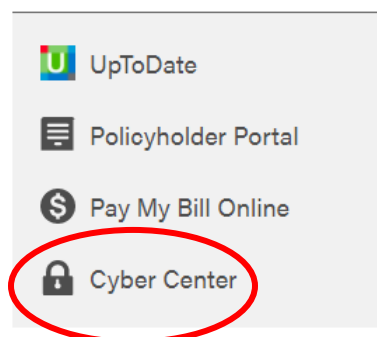

Portals

Please contact [technical support](#) if you are having issues.