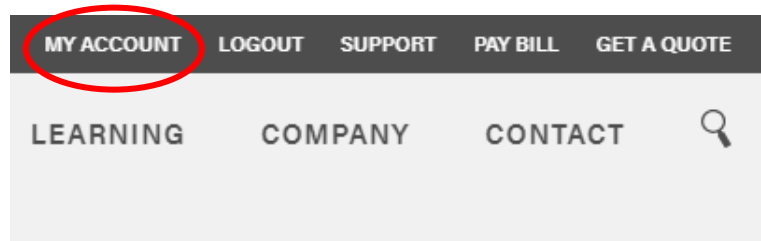

## Accessing the Cyber Center

1. Visit: [www.magmutual.com](http://www.magmutual.com)
2. Click the LOG IN link in the top right corner of the screen.

3. Click on the MY ACCOUNT link

4. Select the Cyber Center from the list of Portals on the left side of the screen.