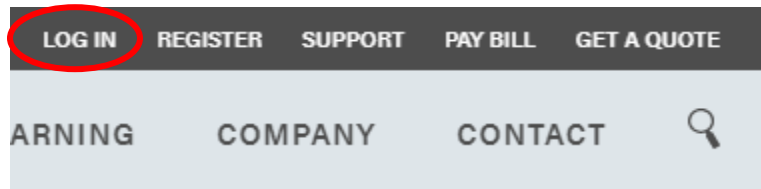

## Accessing the Cyber Center

1. Visit: [www.magmutual.com](http://www.magmutual.com)
2. Click the LOG IN link in the top right corner of the screen.

3. Click on the MY ACCOUNT link

4. Select the Cyber Center from the list of Portals on the left side of the screen.