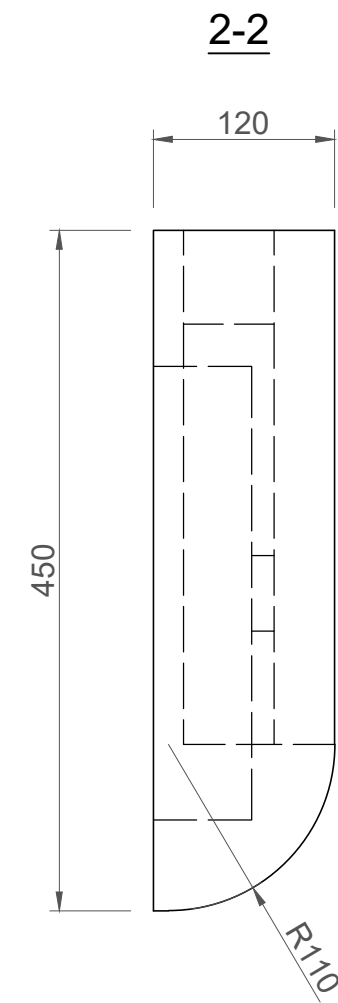

CONCRETE
COLLECTIVE

BRAZEN VANITY-RIGHT SINK
TECHNICAL SPECIFICATIONS

45 kg