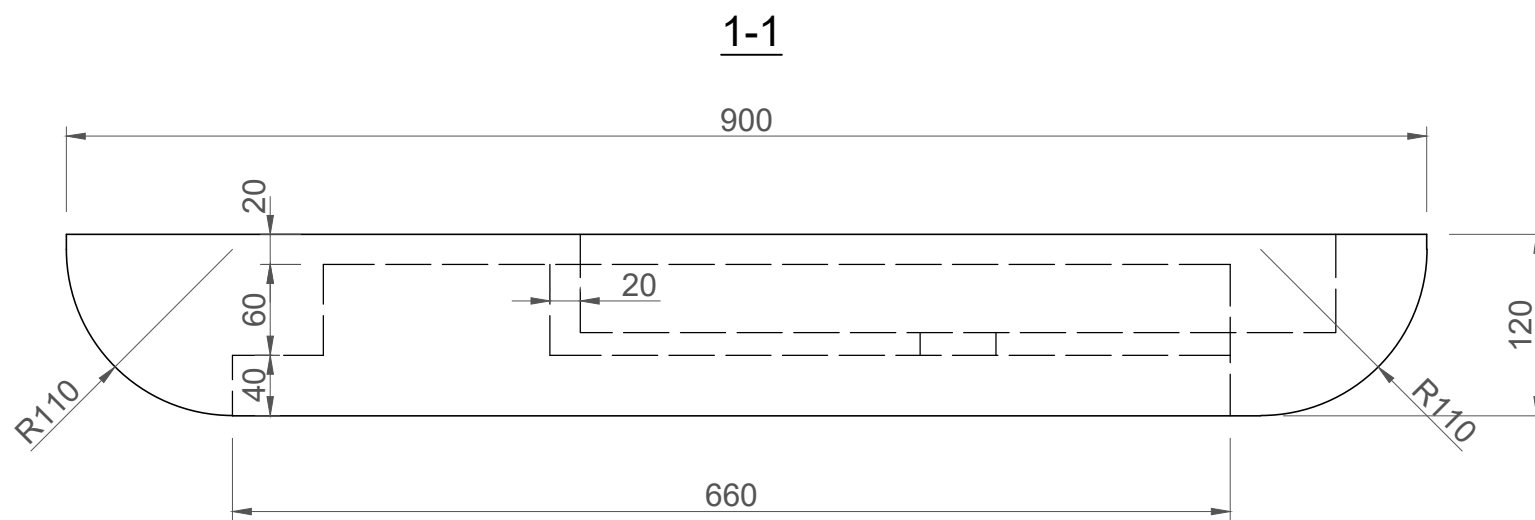

CONCRETE
COLLECTIVE

BRAZEN VANITY-RIGHT SINK
TECHNICAL SPECIFICATIONS

45 kg