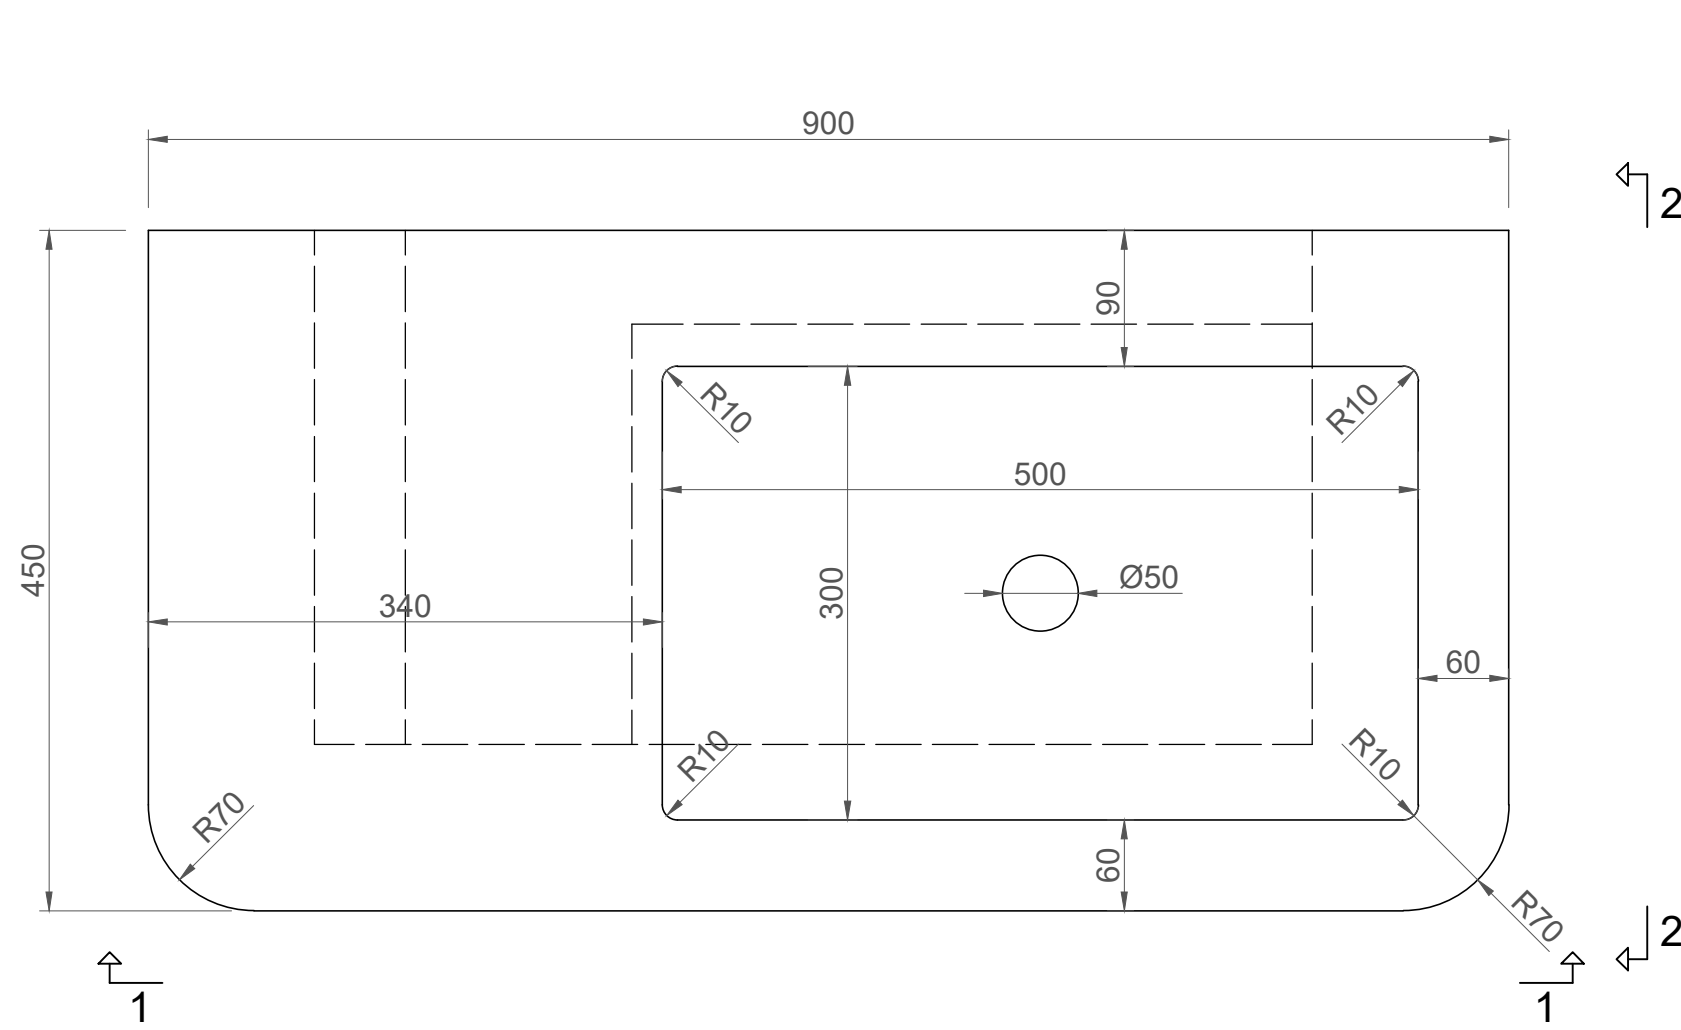

CONCRETE
COLLECTIVE

BRAZEN VANITY-RIGHT SINK
TECHNICAL SPECIFICATIONS

45 kg