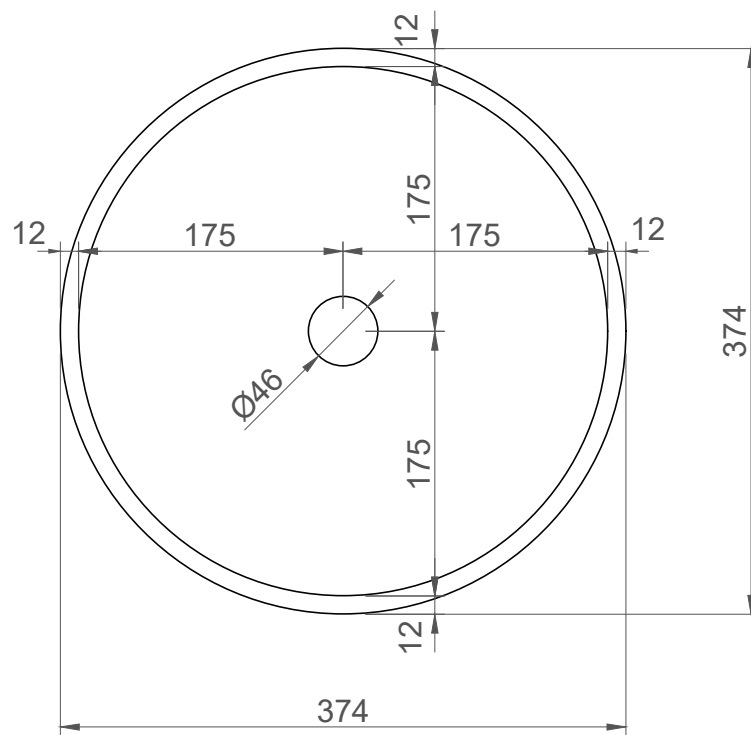

ZOE-Undermount Basin-Round SPECIFICATIONS

PLAN VIEW