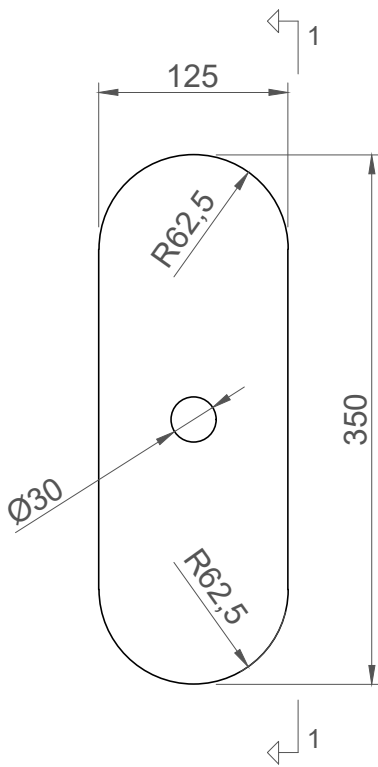

ZEN WALL LIGHTS | PILL TECHNICAL SPECIFICATIONS

FRONT VIEW

BACK VIEW

1-1
(SIDE VIEW)