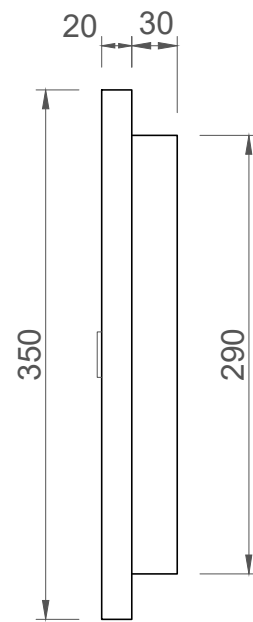

ZEN WALL LIGHTS | PILL TECHNICAL SPECIFICATIONS

FRONT VIEW

BACK VIEW

1-1
(SIDE VIEW)