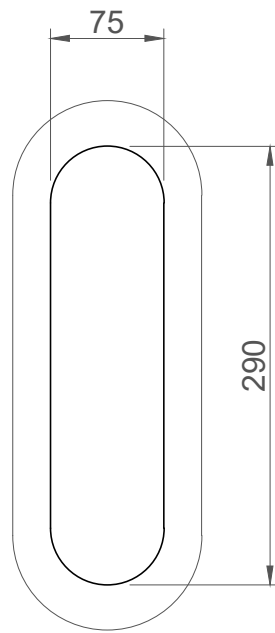

ZEN WALL LIGHTS | PILL TECHNICAL SPECIFICATIONS

FRONT VIEW

BACK VIEW

1-1
(SIDE VIEW)