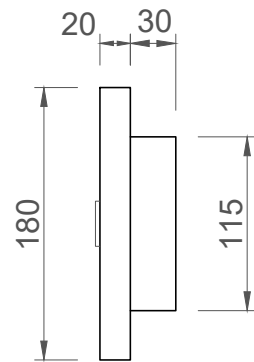

# ZEN WALL LIGHTS | ROUND TECHNICAL SPECIFICATIONS

FRONT VIEW

BACK VIEW

1-1  
(SIDE VIEW)