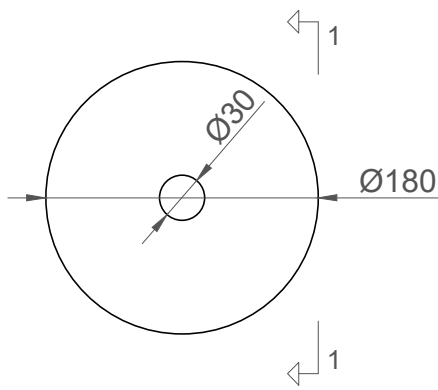

# ZEN WALL LIGHTS | ROUND TECHNICAL SPECIFICATIONS

FRONT VIEW

BACK VIEW

1-1  
(SIDE VIEW)