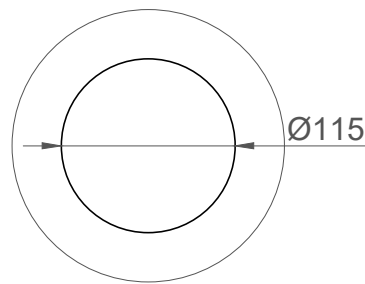

# ZEN WALL LIGHTS | ROUND TECHNICAL SPECIFICATIONS

FRONT VIEW

BACK VIEW

1-1  
(SIDE VIEW)