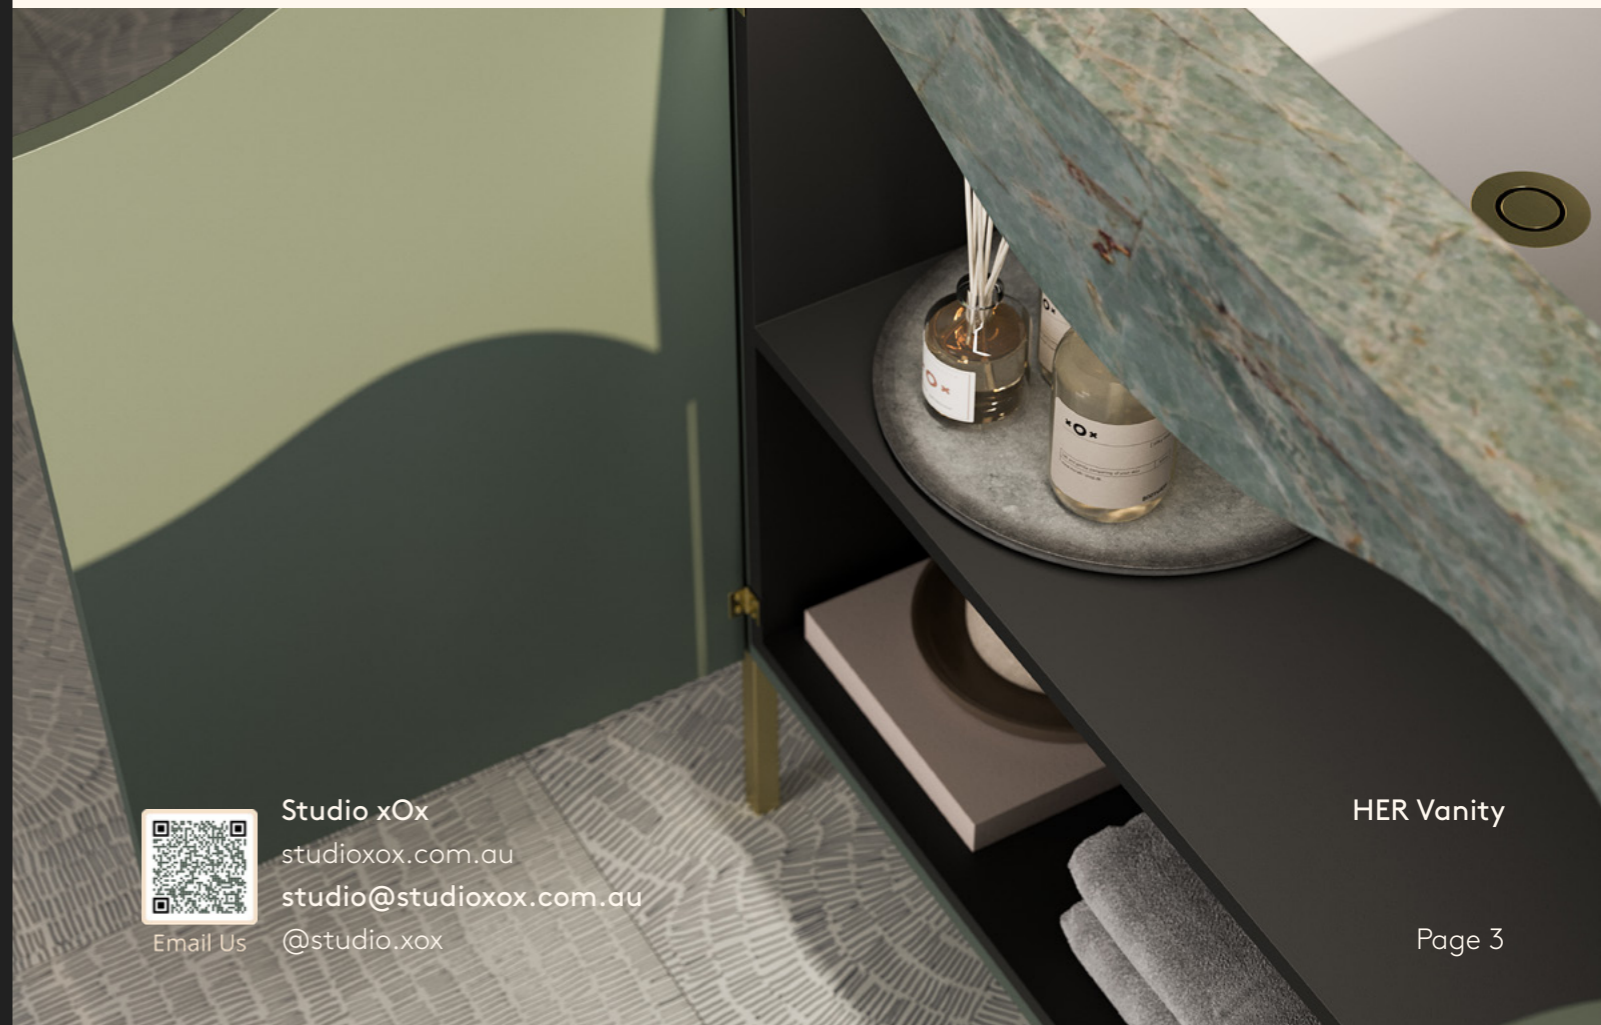

Product Warranty

Studio xOx offers the following limited warranty period for our vanities and mirror cabinets from date of purchase:

	Residential	Commercial
Veneer	5 years	12 months
Polyurethane	5 years	12 months
Medium-Density Fibreboard (MDF)	5 years	12 months
Häfele Hardware	Limited Lifetime Warranty*	12 months
Häfele LED Light	2 years	12 months
Glass Shelving	3 years	12 months
Mirrors	3 years	12 months

Vanities must be installed by a licensed installer. For full warranty terms and conditions please visit HER product page: <https://studioxox.com.au/product/her-vanity/>