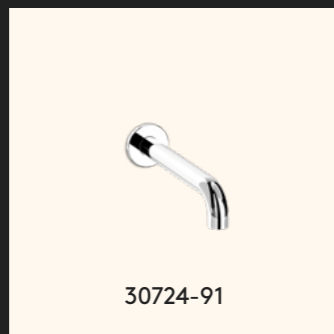

×○×
HER

HER by xOx

Display Dimensions (mm):

900W x 900H x 500D

Display Specifications:

- **Joinery** - Polyurethane Dulux Spiralina Matt
- **Benchtop** - CAV'ART Emerald Green Quartzite
- **Basin** - ZOE Undermount Round Basin (Glacier White)
- **Hardware & LED** - Häfele
- **Internals** - Black Melamine
- **Tapware Finish** - Raw Brushed Brass (-91)

Custom Sizing & Finishes Available.

Lead Time: 2-4 Weeks
(pending stone availability)

Get the look:

Studio xOx
studioxox.com.au
studio@studioxox.com.au
 Email Us @studio.xox

HER Vanity

Product Warranty

Studio xOx offers the following limited warranty period for our vanities and mirror cabinets from date of purchase: