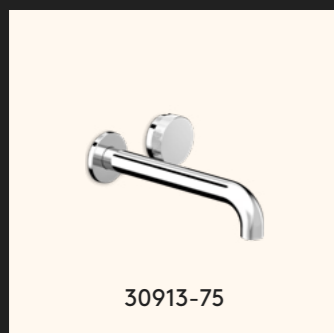

Get the look: