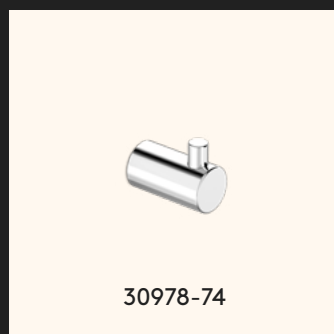

30655-74

Studio Ting ADA Mirror

30978-74