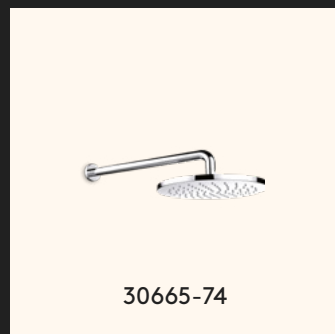

ZOE by xOx

Display Dimensions (mm):

1476W x 500H x 488D

Display Specifications:

- **Finish** - Terrazzo Resin
- **Basin** - Integrated Organic Basin with matching waste
- **Internals** - Black Melamine
- **Tapware Finish** - Brushed Carbon (-74)

Size options and basin variations available. Available in Terrazzo or Glacier White.

Lead Time: 4-6 Weeks

Get the look:

Email Us

Studio xOx
studioxox.com.au
sales@studioxox.com.au
@studio.xox

ZOE Vanity

Page 2

Product Warranty

Studio xOx offers the following limited warranty period for our resin products inclusive of our ZOE vanity, Niches & Undermount basins, from date of purchase:

	Residential	Commercial
ZOE Vanity	10 years	10 years
Niches	10 years	10 years
Undermount Basins	10 years	10 years
Häfele Hardware	Limited Lifetime Warranty*	12 months

Products must be installed by a licensed installer. For full warranty terms and conditions please visit ZOE product page: <https://studioxox.com.au/product/zoe-vanity/>

Email Us

Studio xOx
studioxox.com.au
sales@studioxox.com.au
@studio.xox

ZOE Vanity

Page 3