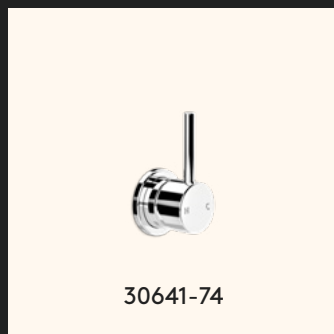

ZOE by xOx

Display Dimensions (mm):

1476W x 500H x 488D

Display Specifications:

- **Finish** - Terrazzo Resin
- **Basin** - Integrated Organic Basin with matching waste
- **Internals** - Black Melamine
- **Tapware Finish** - Brushed Carbon (-74)

Size options and basin variations available. Available in Terrazzo or Glacier White.

Lead Time: 4-6 Weeks

Get the look:

30641-74

Email Us

Studio xOx
studioxox.com.au
sales@studioxox.com.au
@studio.xox

ZOE Vanity

Page 2

Product Warranty

Studio xOx offers the following limited warranty period for our resin products inclusive of our ZOE vanity, Niches & Undermount basins, from date of purchase:

	Residential	Commercial
ZOE Vanity	10 years	10 years
Niches	10 years	10 years
Undermount Basins	10 years	10 years
Häfele Hardware	Limited Lifetime Warranty*	12 months

Products must be installed by a licensed installer. For full warranty terms and conditions please visit ZOE product page: <https://studioxox.com.au/product/zoe-vanity/>

Email Us

Studio xOx
studioxox.com.au
sales@studioxox.com.au
@studio.xox

ZOE Vanity

Page 3