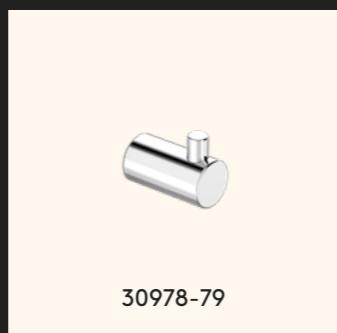

Lindsey Wherrett Hand Basin - Tempest

30978-79