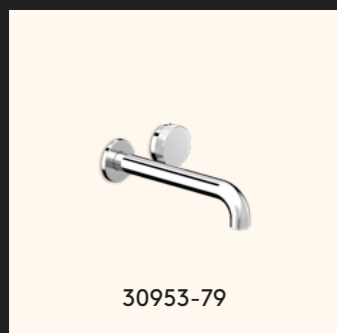

Get the look: