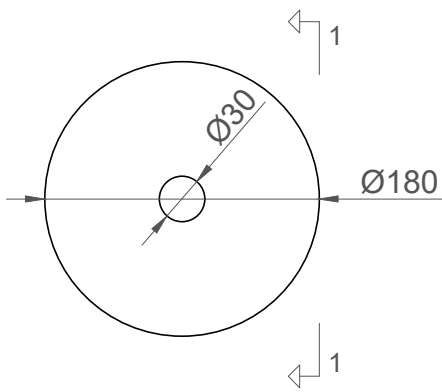

- **IP Rating: 66** - Protected from high pressure water jets from any direction. Suitable for indoor and outdoor use.
- **ZEN Round Dimensions (mm):** 180D with 115D Base Plate
- **ZEN Pill Dimensions (mm):** 350Hx125W
- Lead Time: 2-4 Weeks (Pending Stone Availability)
- **Base Plate:** Brass; custom options available.
- Stone: 20mm thick; custom options available.
- Designed & Made in Australia

Finishes

ZEN WALL LIGHTS | PILL TECHNICAL SPECIFICATIONS

FRONT VIEW

BACK VIEW

1-1
 (SIDE VIEW)

ZEN WALL LIGHTS | ROUND TECHNICAL SPECIFICATIONS

FRONT VIEW

BACK VIEW

1-1
(SIDE VIEW)