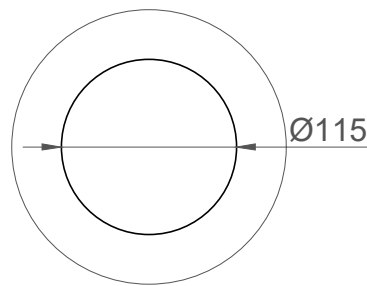

- **IP Rating: 66** - Protected from high pressure water jets from any direction. Suitable for indoor and outdoor use.
- **ZEN Round Dimensions (mm):** 180D with 115D Base Plate
- **ZEN Pill Dimensions (mm):** 350Hx125W
- Lead Time: 2-4 Weeks (Pending Stone Availability)
- **Base Plate:** Brass; custom options available.
- Stone: 20mm thick; custom options available.
- Designed & Made in Australia

Finishes

ZEN WALL LIGHTS | PILL TECHNICAL SPECIFICATIONS

FRONT VIEW

BACK VIEW

1-1
 (SIDE VIEW)

ZEN WALL LIGHTS | ROUND TECHNICAL SPECIFICATIONS

FRONT VIEW

BACK VIEW

1-1
(SIDE VIEW)