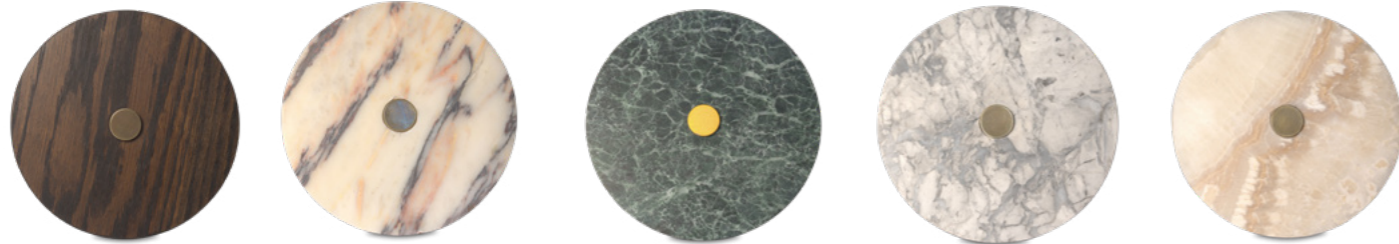

×○×

ZEN

ZEN by xOx

Wall lights with a brass base and a customisable natural stone or timber plate. Create a warm glow in your space. Please note that finish selection and images are only indicative as natural products contain natural variation.

- **IP Rating: 66** - Protected from high pressure water jets from any direction. Suitable for indoor and outdoor use.
- **ZEN Round Dimensions (mm):** 180D with 115D Base Plate
- **ZEN Pill Dimensions (mm):** 350Hx125W
- Lead Time: 2-4 Weeks (Pending Stone Availability)
- **Base Plate:** Brass; custom options available.
- Stone: 20mm thick; custom options available.
- Designed & Made in Australia

Finishes

ZEN WALL LIGHTS | PILL TECHNICAL SPECIFICATIONS

FRONT VIEW

BACK VIEW

1-1
 (SIDE VIEW)

ZEN WALL LIGHTS | ROUND TECHNICAL SPECIFICATIONS

FRONT VIEW

BACK VIEW