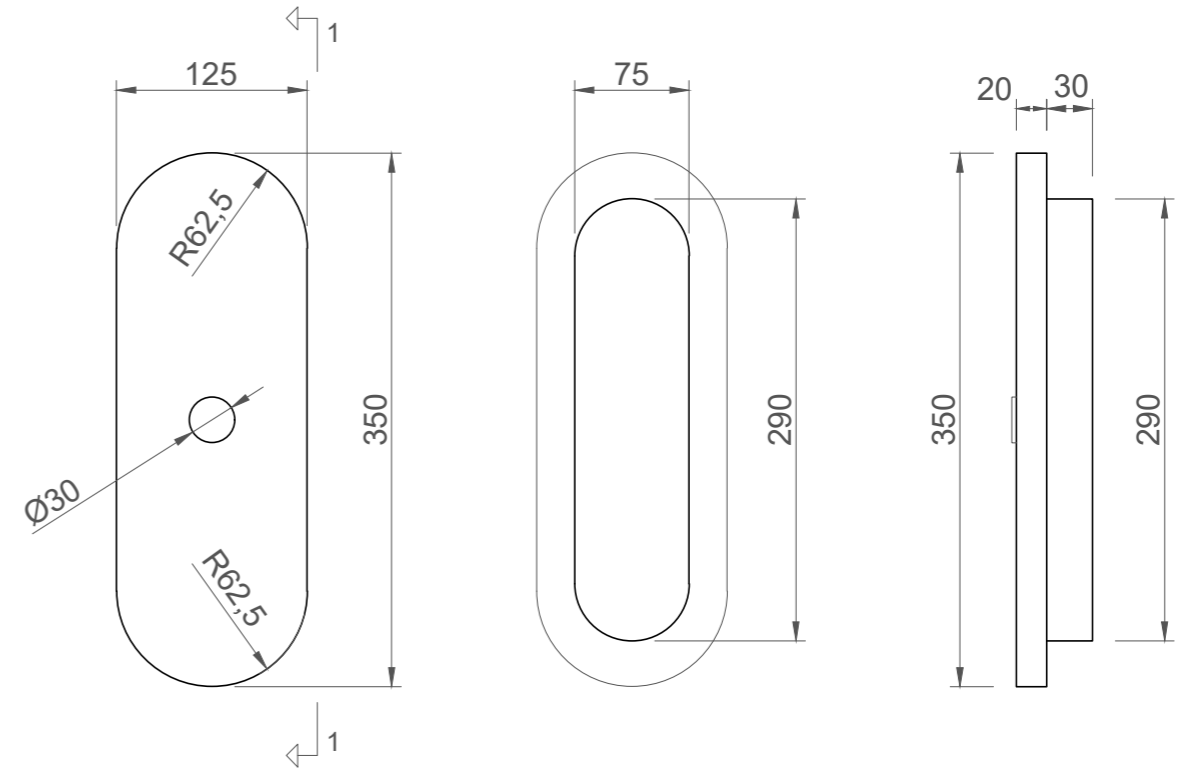

- **IP Rating: 66** - Protected from high pressure water jets from any direction. Suitable for indoor and outdoor use.
- **ZEN Round Dimensions (mm):** 180D with 115D Base Plate
- **ZEN Pill Dimensions (mm):** 350Hx125W
- Lead Time: 2-4 Weeks (Pending Stone Availability)
- **Base Plate:** Brass; custom options available.
- Stone: 20mm thick; custom options available.
- Designed & Made in Australia

Finishes

ZEN WALL LIGHTS | PILL TECHNICAL SPECIFICATIONS

FRONT VIEW

BACK VIEW

1-1
 (SIDE VIEW)

ZEN WALL LIGHTS | ROUND TECHNICAL SPECIFICATIONS

FRONT VIEW

BACK VIEW

1-1
(SIDE VIEW)