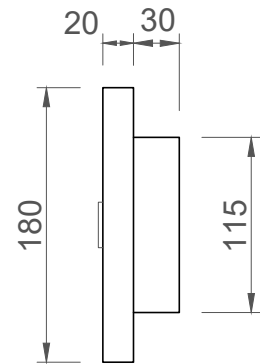

- **IP Rating: 66** - Protected from high pressure water jets from any direction. Suitable for indoor and outdoor use.
- **ZEN Round Dimensions (mm):** 180D with 115D Base Plate
- **ZEN Pill Dimensions (mm):** 350Hx125W
- Lead Time: 2-4 Weeks (Pending Stone Availability)
- **Base Plate:** Brass; custom options available.
- Stone: 20mm thick; custom options available.
- Designed & Made in Australia

Finishes

ZEN WALL LIGHTS | PILL TECHNICAL SPECIFICATIONS

FRONT VIEW

BACK VIEW

1-1
 (SIDE VIEW)

ZEN WALL LIGHTS | ROUND TECHNICAL SPECIFICATIONS

FRONT VIEW

BACK VIEW

1-1
(SIDE VIEW)