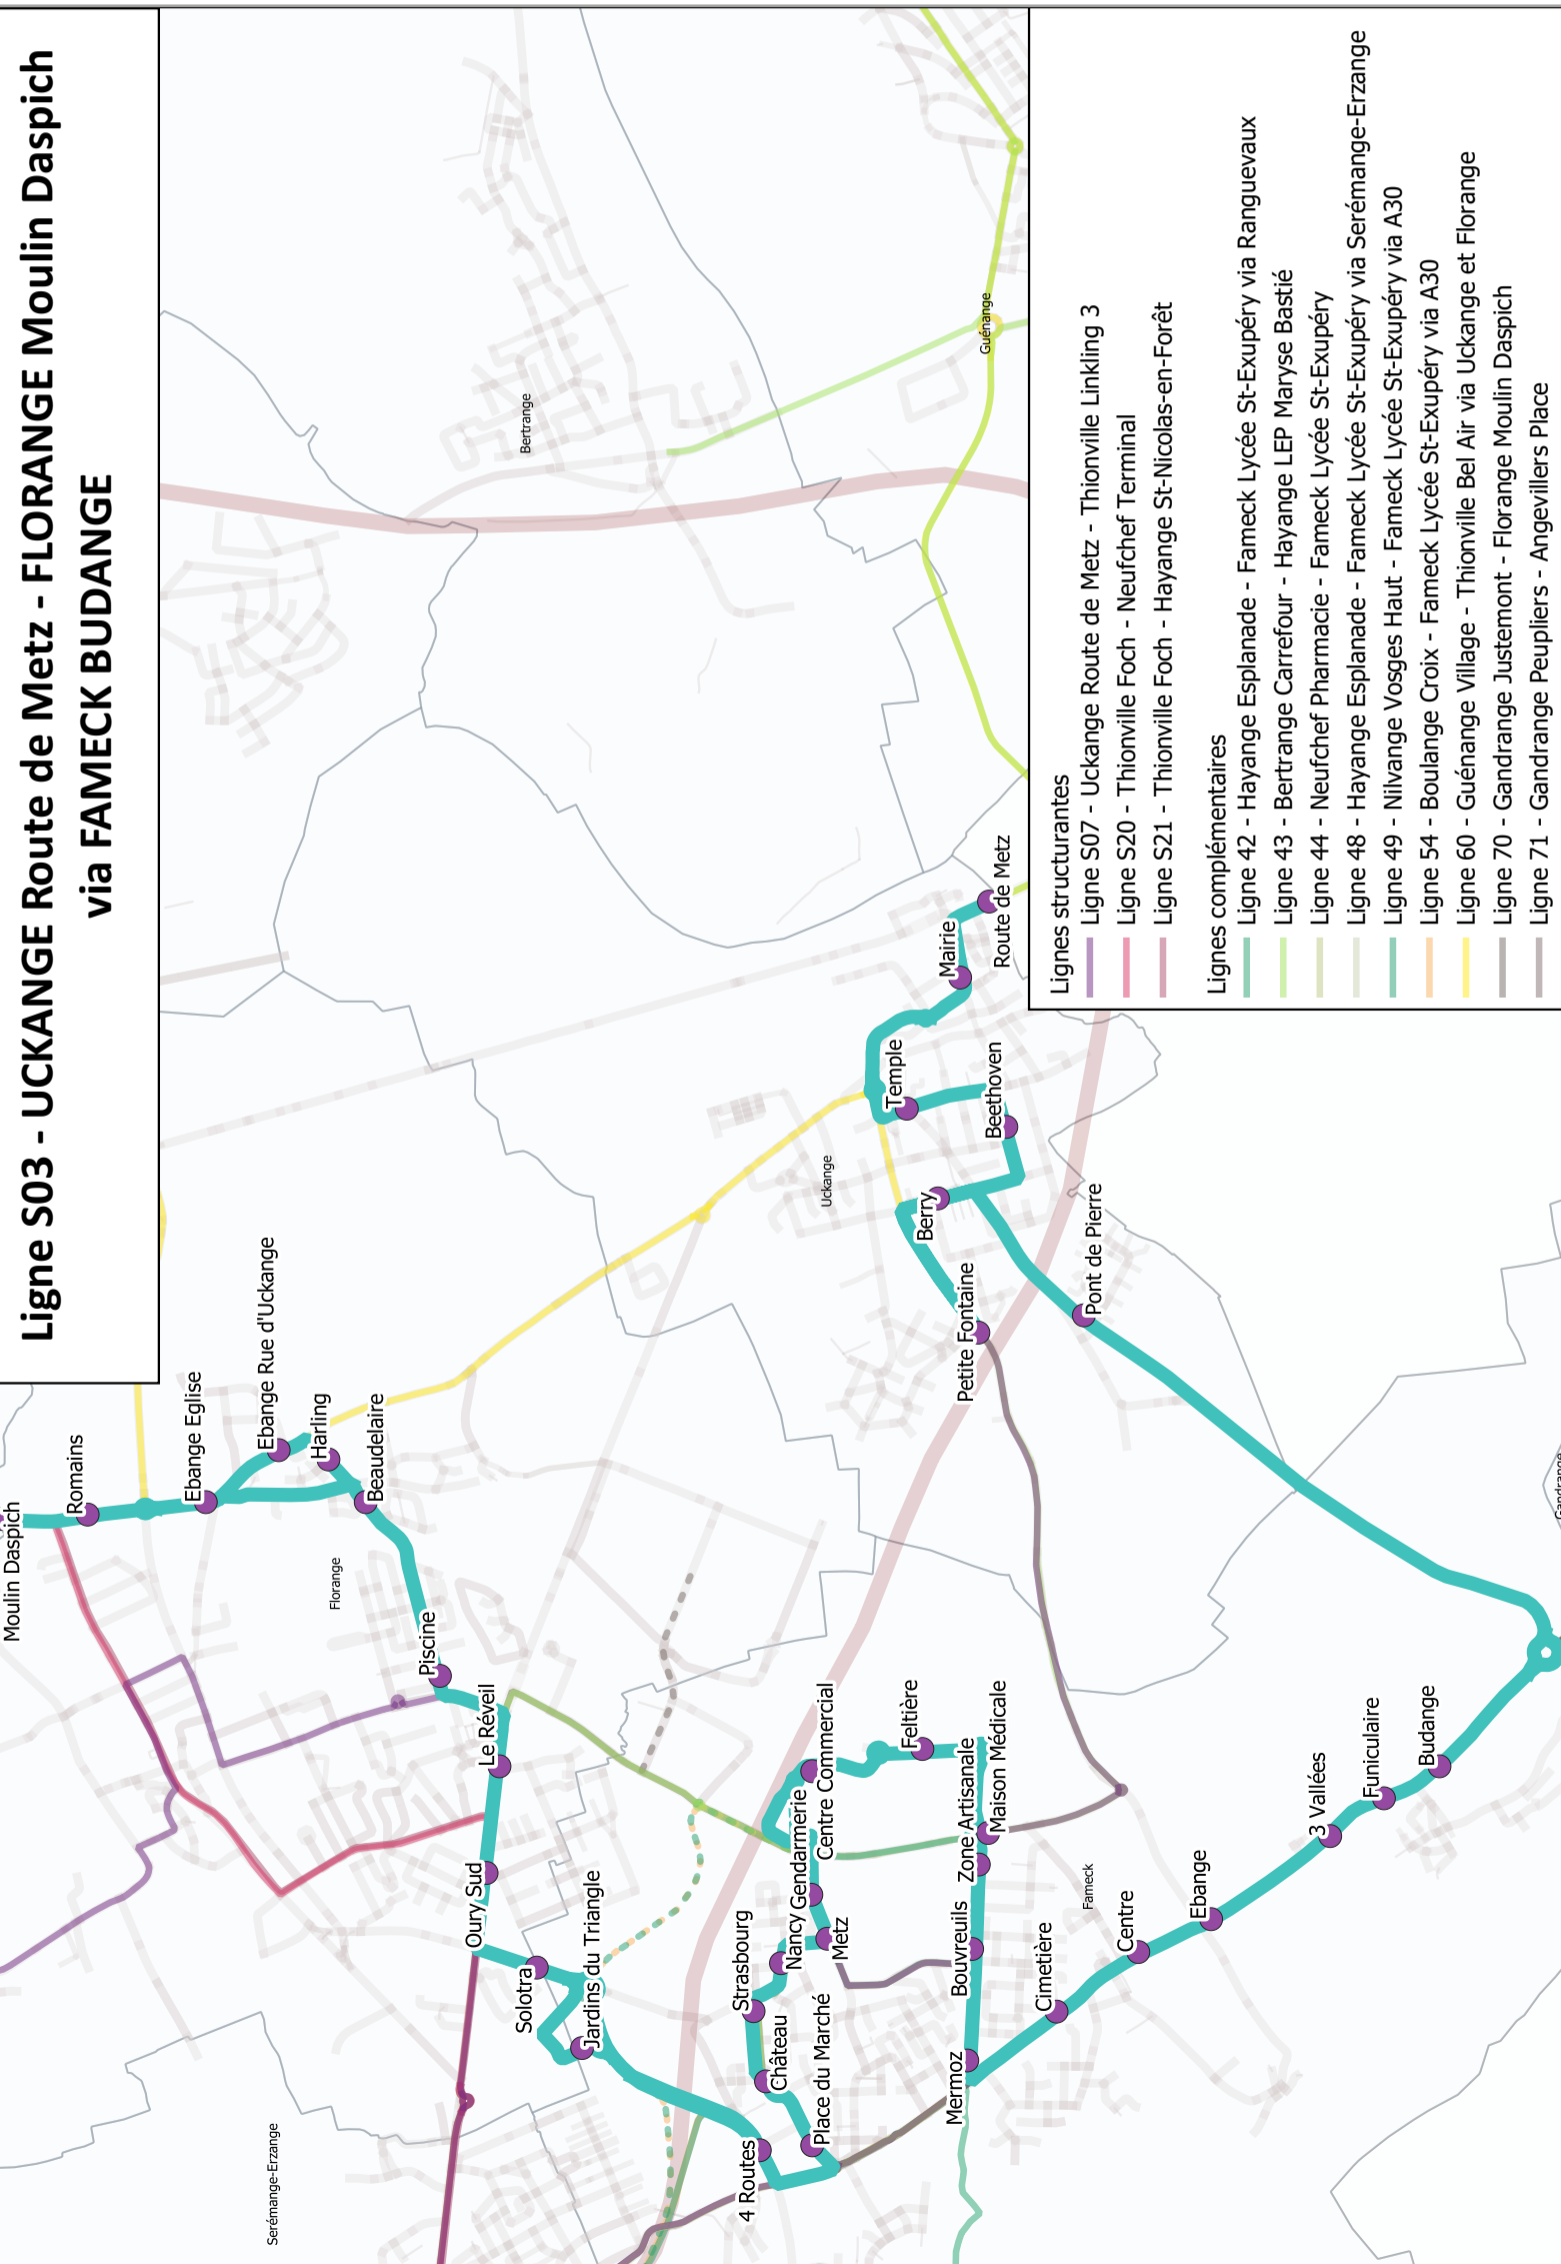

S03

FLORANGE Moulin Daspich

UCKANGE Route de Metz

Du lundi au vendredi