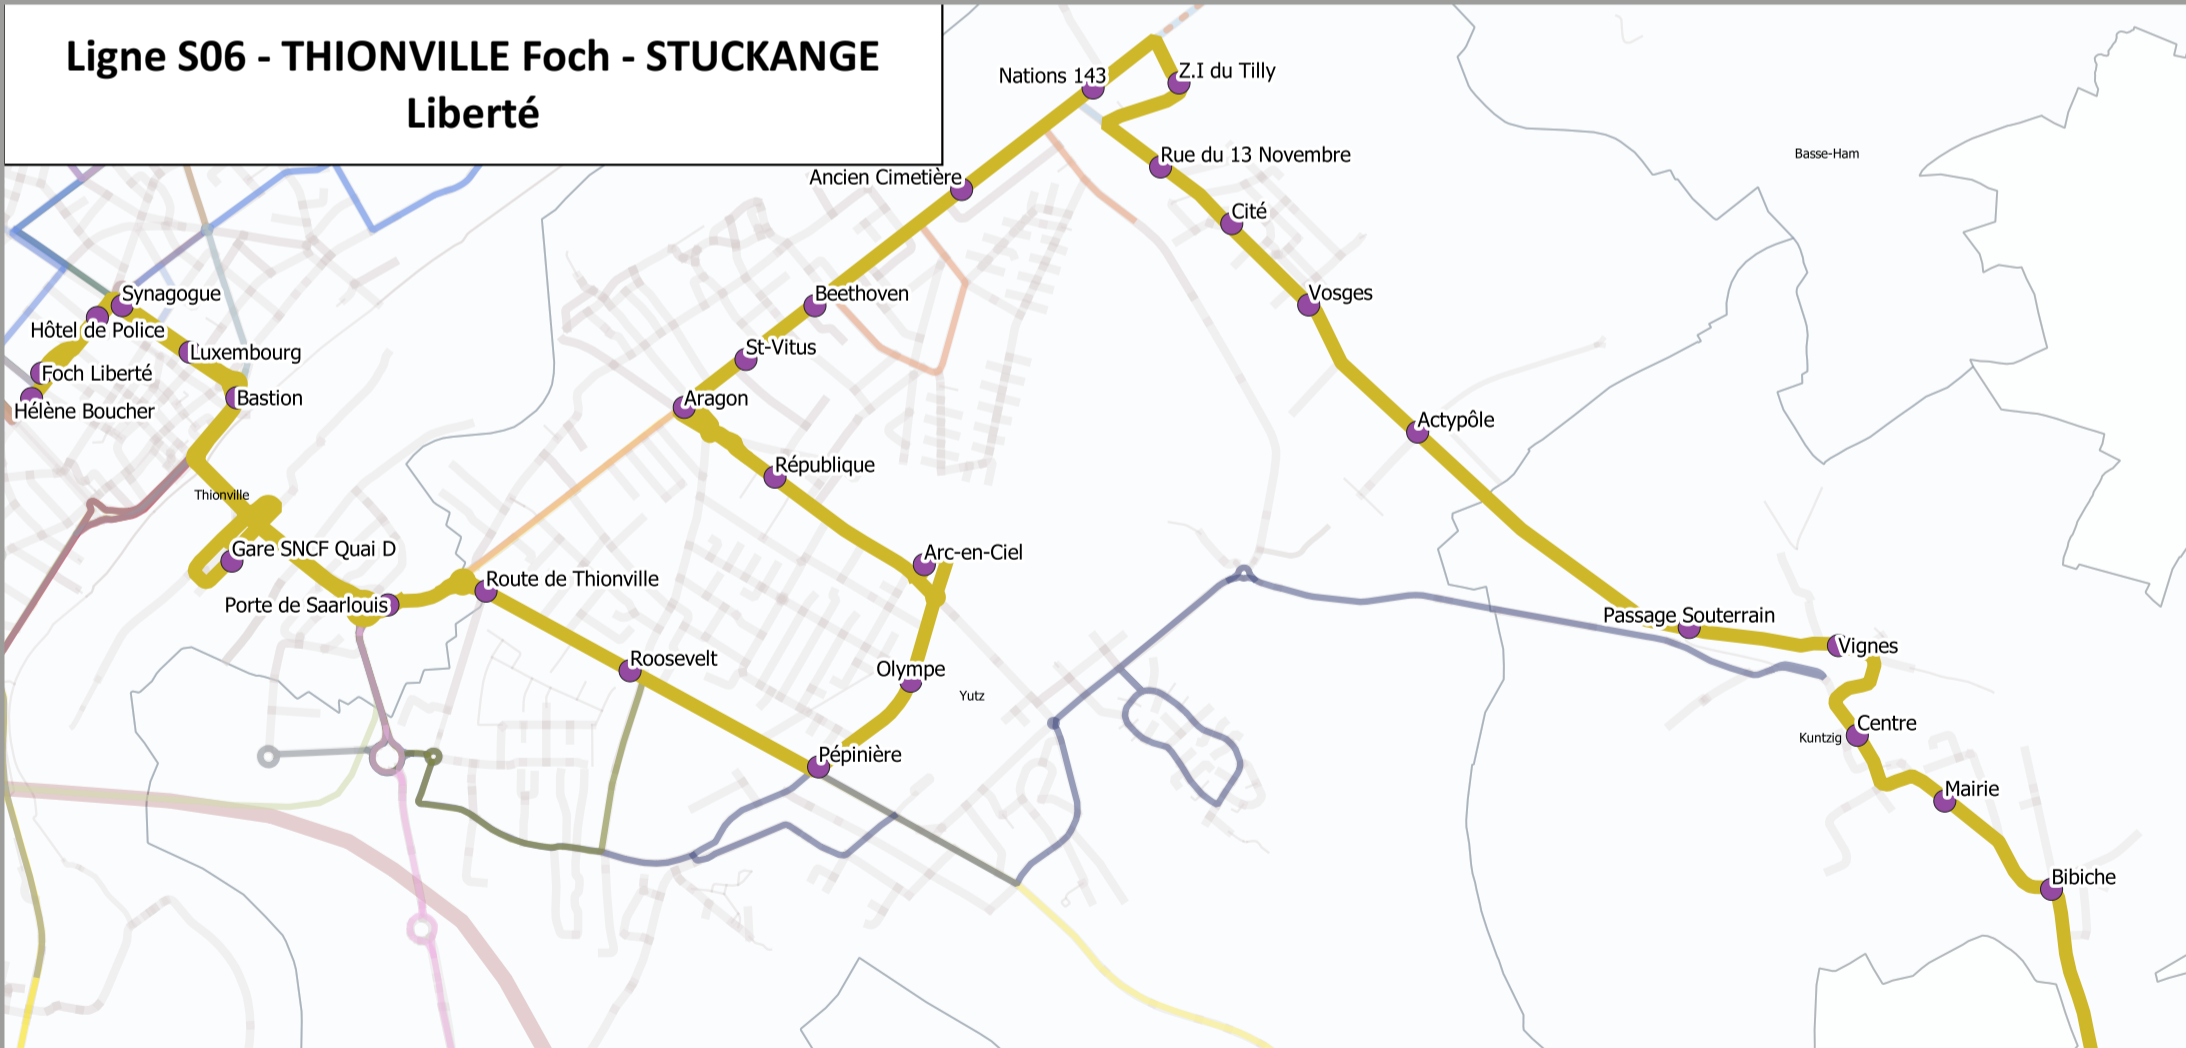

S06

THIONVILLE
Hélène Boucher

STUCKANGE
Liberté

Samedi

Table of bus departure times for Saturday from Thionville to Stuckange. Columns include departure times from Thionville and arrival times at intermediate stops (Yutz, Kuntzig, Stuckange).

Du lundi au vendredi

Table of bus departure times for Monday to Friday from Thionville to Stuckange. Columns include departure times from Thionville and arrival times at intermediate stops (Yutz, Kuntzig, Stuckange).

ME

Vacances scolaires

Table of bus departure times during school holidays from Thionville to Stuckange. Columns include departure times from Thionville and arrival times at intermediate stops (Yutz, Kuntzig, Stuckange).

LV LV LV LV LV LV

- List of structural and complementary bus lines, including Ligne S01 to Ligne S24 and Ligne 30 to Ligne 61.

LÉGENDES section explaining symbols for days of the week: LMJV, ME, SAM, LS, LV.